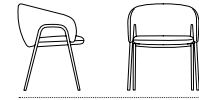

DISEGNI - DRAWINGS

MISURE - SIZE

ALLEY
57 x 62 x h 74 cm
22" x 24" x h 29"

RIVESTIMENTO

Tessuto
Ecopelle
Ecopelle vintage
Pelle

COVER

Fabric
Eco leather
Vintage Eco leather
Leather

IMBOTTITURA

Poliuretano schiumato a freddo

PADDING

Cold-foamed polyurethane

GAMBE

Metallo
Bianco
Marrone
Nero
Supreme anthracite
Tortora
Metallo Plus
Bronzo
Piombo
Oro perlato
Ottone opaco
Rame opaco
Metallo Special
Clouded chrome
Brown nickel
Dark nickel

LEGS

Metal
White
Brown
Black
Supreme anthracite
Dove grey
Plus metal
Bronze
Lead
Pearl gold
Mat brass
Mat copper
Special metal
Clouded chrome
Brown nickel
Dark nickel

PAG. 88, 89, 90, 91

Alley - rivestimento in tessuto 8D76, gambe piombo / upholstered in 8D76 fabric, lead legs