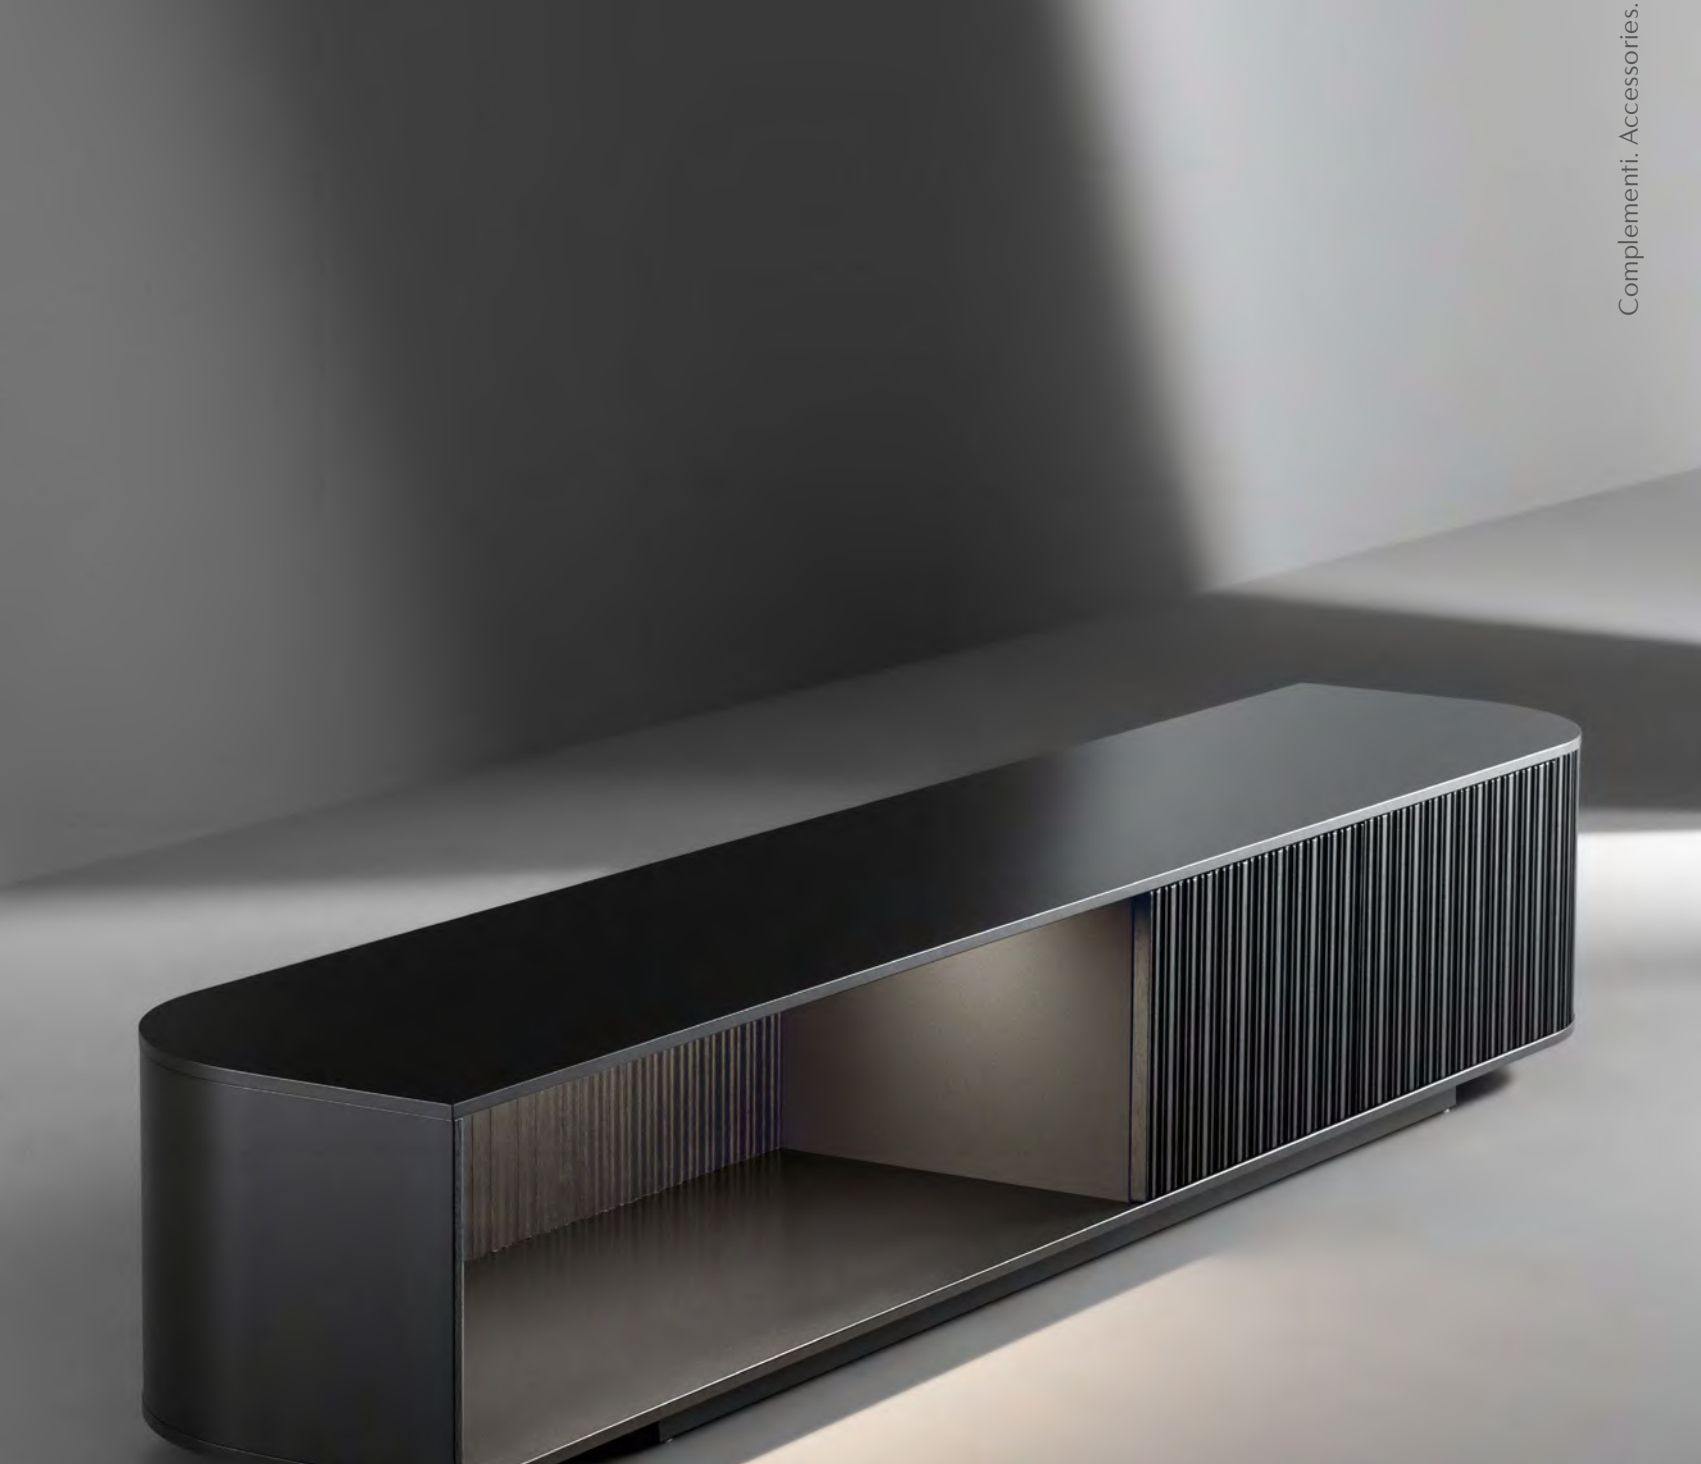

SCULPTURAL porta TV/TV stand
design Alain Gilles