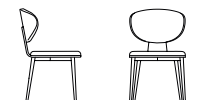

OLOS CHAIR

DISEGNI - DRAWINGS

MISURE - SIZE

OLOS CHAIR
56 x 53 x h 82 cm
22" x 21" x h 32"

OLOS CHAIR MET
56 x 53 x h 82 cm
22" x 21" x h 32"

RIVESTIMENTO

Tessuto
Ecopelle
Ecopelle vintage
Pelle

COVER