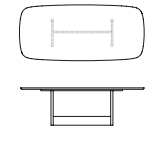

DISEGNI - DRAWINGS

MISURE - SIZE

Piano a botte
Shaped top
200 x 108 cm x h - 79" x 43" x h
250 x 112 cm x h - 98" x 44" x h
280 x 115 cm x h - 110" x 45" x h
300 x 120 cm x h - 118" x 47" x h
300 x 140 cm x h - 118" x 55" x h

± h 75 cm / ± h 30"

The height of the table could change depending on the material of the top. For more information check the price list.

PIANO

Legno impiallacciato
Legno massello
Ceramica opaca
Ceramica lucida
Ceramica finitura seta
Marmo lucido o opaco

TOP

Veneered wood
Solid wood
Mat ceramic
Glossy ceramic
Silk finish ceramic
Glossy or mat marble

BASE

Metallo
Bianco
Marrone
Nero
Supreme anthracite
Tortora
Metallo Plus
Bronzo
Piombo
Oro perlato
Ottone opaco
Rame opaco

BASE

Metal
White
Brown
Black
Supreme anthracite
Dove grey
Plus metal
Bronze
Lead
Pearl gold
Mat brass
Mat copper

PAG. 27, 28-29, 30, 31, 32, 33

250x112 - piano in rovere carbone, base piombo / coal oak top, lead base