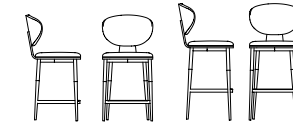

PAG. 110, 111

Neully too - rivestimento in tessuto 8D76, base girevole piombo / upholstered in 8D76 fabric, lead swivel base

NEW 24

OLOS TOO

DISEGNI - DRAWINGS

MISURE - SIZE

OLOS TOO H 67 **OLOS TOO H 77**
57 x 50 x h 102 cm 57 x 50 x h 112 cm
22" x 20" x h 40" 22" x 20" x h 44"