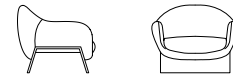

NEW
24

BOOLEAN ARMCHAIR

DISEGNI - DRAWINGS

MISURE - SIZE

BOOLEAN ARMCHAIR
82 x 90 x h 72 cm
32" x 35" x h 28"

RIVESTIMENTO

Tessuto
Pelle

COVER