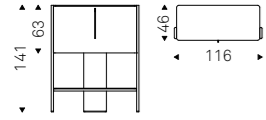

Cremona

Tosca Design | 2023

Mobile bar con anta scorrevole in noce Canaletto o rovere bruciato e meccanismo a controllo di gravità. Struttura in legno verniciato goffrato bronzo e noce Canaletto o rovere bruciato con particolari in acciaio verniciato ottone. Interno con specchio fumè, ripiano superiore in cristallo fumè e illuminazione a LED. Ripiano esterno inferiore in ceramica Marmi nei colori Portoro opaco, Corcovado o Colosseo.

Bar unit with sliding door in Canaletto walnut or burned oak laquered wood and anti-gravity mechanism. Frame in bronze laquered wood and Canaletto walnut or burned oak with details in brass laquered steel. Partially fumé mirrored inside, shelf in fumé glass and LED light. External lower top in Marmi ceramic matt Portoro, Corcovado or Colosseo.

CREMONA sideboards in burned oak and corcovado ceramic shelves