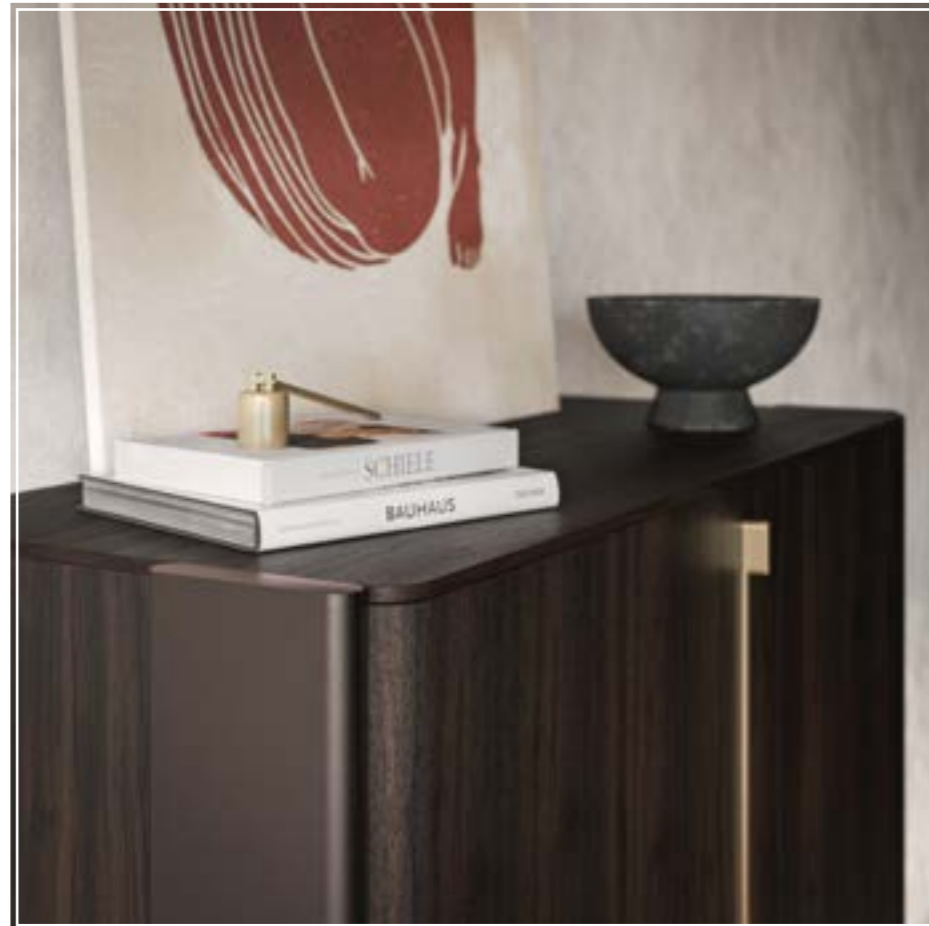

Cremona

Tosca Design | 2023

Mobile bar con anta scorrevole in noce Canaletto o rovere bruciato e meccanismo a controllo di gravità. Struttura in legno verniciato goffrato bronzo e noce Canaletto o rovere bruciato con particolari in acciaio verniciato ottone. Interno con specchio fumè, ripiano superiore in cristallo fumè e illuminazione a LED. Ripiano esterno inferiore in ceramica Marmi nei colori Portoro opaco, Corcovado o Colosseo.

Bar unit with sliding door in Canaletto walnut or burned oak laquered wood and anti-gravity mechanism. Frame in bronze laquered wood and Canaletto walnut or burned oak with details in brass laquered steel. Partially fumé mirrored inside, shelf in fumé glass and LED light. External lower top in Marmi ceramic matt Portoro, Corcovado or Colosseo.

CREMONA sideboards in burned oak and corcovado ceramic shelves