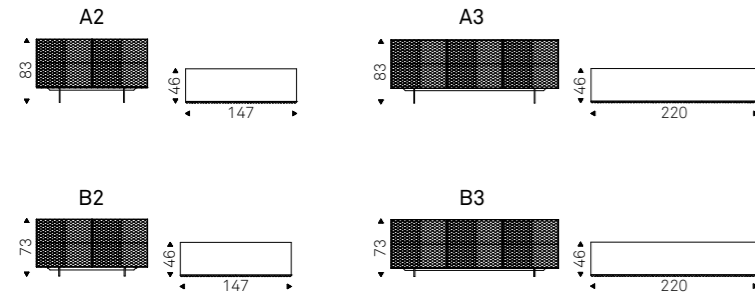

Sideboard in titanium lacquered wood with polyurethane doors. Polished stainless steel feet or matt graphite varnished. Internal shelves in clear glass.

Optional: internal drawer in each door.

◀ ROYALTON B2 sideboard in titanium
▶ ROYALTON B3 sideboard in titanium - RADJA rug