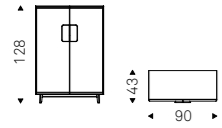

Tudor

Paolo Cattelan | 2020

Madia contenitore in legno goffrato graphite, nero, Brushed Bronze o Brushed Grey, con ante in Brushed Bronze o Brushed Grey. Piedini in acciaio verniciato goffrato graphite o nero. Interno parzialmente specchiato e ripiani in cristallo fumé.
Optional: kit luce interna a led.

Sideboard embossed lacquered graphite, black, Brushed Bronze or Brushed Grey wood, with doors in Brushed Bronze or Brushed Grey wood. Feet in graphite or black embossed lacquered steel. Partially mirrored inside and fumé glass shelves.
Optional: internal led light kit.