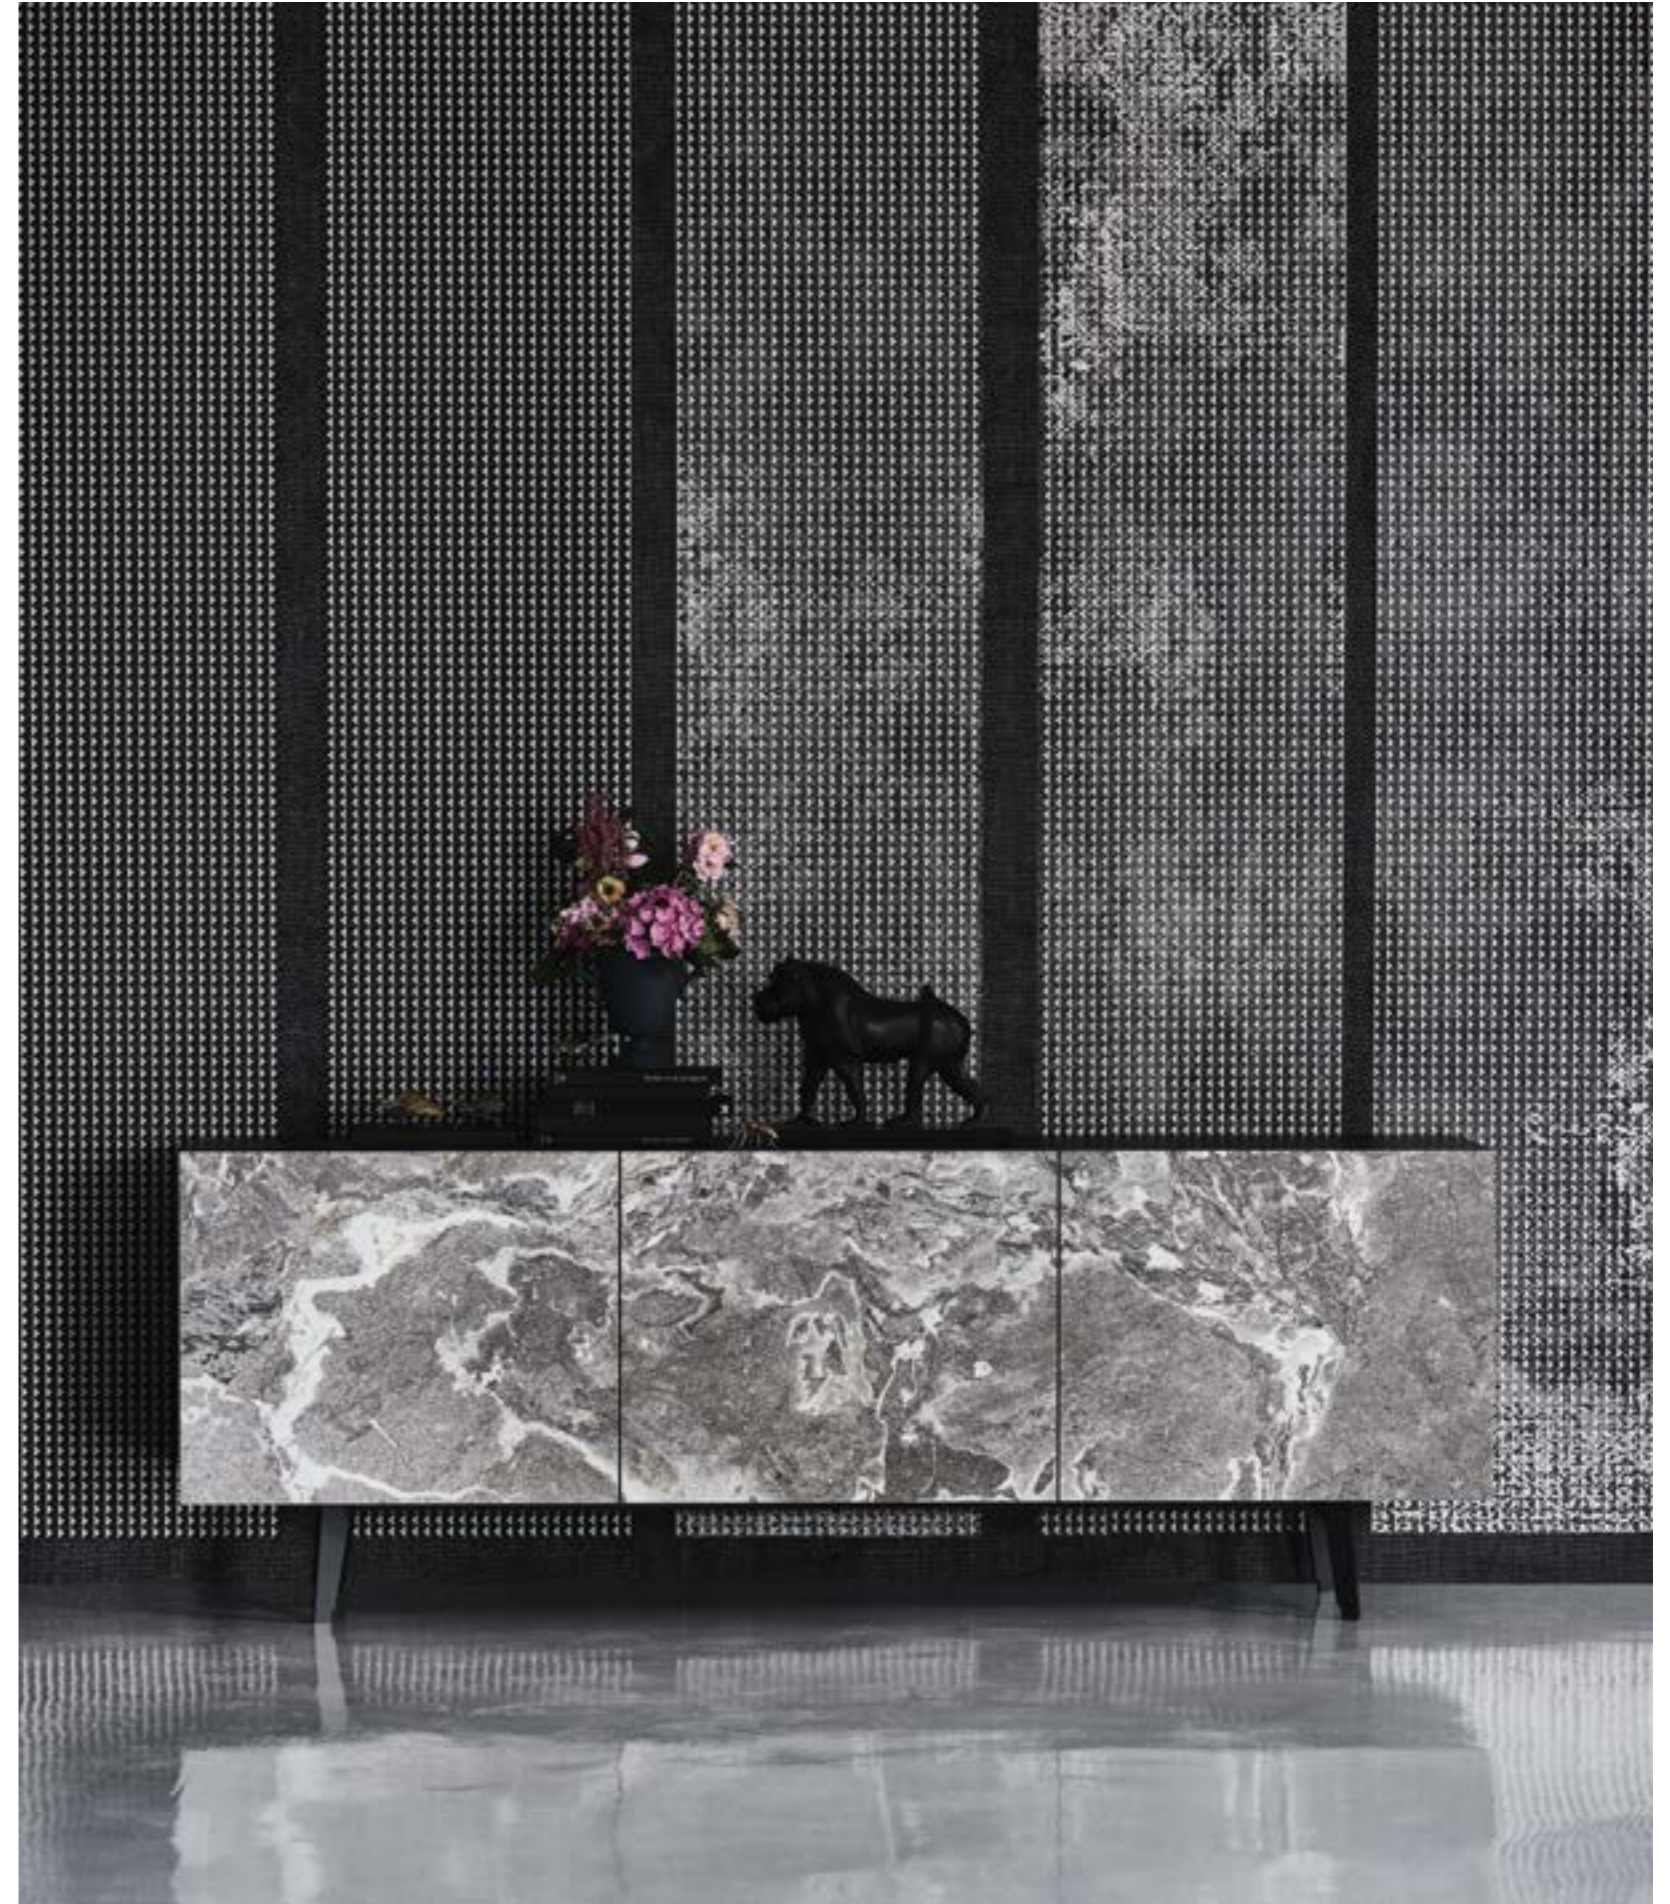

Metropol

Paolo Cattelan | 2017

Madia contenitore in legno gofrato graphite, bianco, nero o in legno laccato titanio. Base in acciaio gofrato in tinta o gofrato titanio. Ante in ceramica Marmi nei colori Alabastro, Supreme, Golden Calacatta opaco, Golden Calacatta lucido, Portoro opaco, Portoro lucido, Sahara Noir lucido, Makalu, Breccia, Arenal, Corcovado, Kaindy, Borghini Calacatta opaco o Borghini Calacatta lucido con profili in alluminio verniciato titanio gofrato. Ripiani interni in cristallo trasparente. Optional: cassetto interno posizionabile su ognuna delle ante. Optional: top in cristallo extrachiaro acidato verniciato bianco, graphite o nero o in cristallo specchiato bronzo.

Sideboard in lacquered graphite, white, black embossed wood or lacquered titanium wood. Embossed steel base in the same color or lacquered titanium. Doors in ceramic Marmi Alabastro, Supreme, matt Golden Calacatta, glossy Golden Calacatta, matt Portoro, glossy Portoro, glossy Sahara Noir, Makalu, Breccia, Arenal, Corcovado, Kaindy, matt Borghini Calacatta or glossy Borghini Calacatta with embossed titanium aluminum profiles. Internal clear glass shelves. Optional: internal drawer in each door. Optional: top in extra clear frosted glass painted white, graphite or black or bronze mirrored glass.