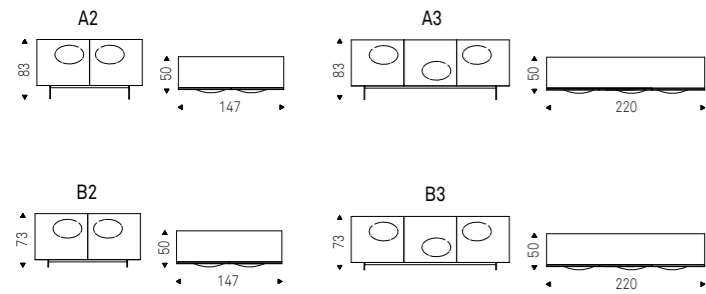

Paramount

Andrea Lucatello | 2017

Madia contenitore a due o tre ante in legno laccato moka lucido, graphite opaco o titanio. Ante in cristallo bombato specchiato bronzo o fumé con profili in alluminio verniciato titanio gofrato. Piedini in acciaio inox lucido, verniciati graphite o bianco opaco. Ripiani interni in cristallo trasparente.

Optional: cassetto interno posizionabile su ognuna delle ante.

Optional: top in cristallo specchiato in tinta con le ante.

Sideboard 2 or 3 doors lacquered glossy moka, matt graphite or titanium. Doors in smoked grey or bronze convex mirrored glass with embossed titanium aluminum profiles. Polished stainless steel feet, matt graphite or white varnished. Internal clear glass shelves.

Optional: internal drawer in each door.

Optional: mirrored glass top matching the doors colour.