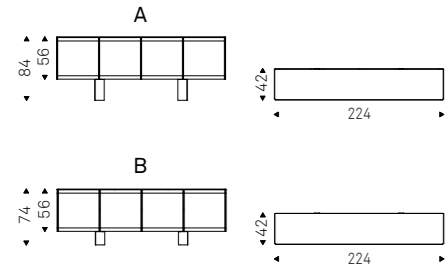

Boutique

Alberto Danese | 2019

Madia con struttura e piedi in acciaio verniciato gofrato nero, ante e fianchi in cristallo fumè con fasce in cristallo verniciato nero. Top e fondo in cristallo verniciato nero acidato, schienale interno in ecopelle o pelle trapuntata come da campionario. Ripiano interno in cristallo fumè. Illuminazione a led inclusa.

Sideboard with frame and feet in black embossed lacquered steel, doors and sides in fumé glass with stripes in black painted glass. Top and bottom in black painted frosted glass, internal back covered and quilted in soft leather or synthetic leather as per sample card. Internal shelf in fumé glass. LED light included.