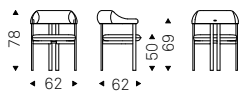

Greta

Paolo Cattelan | 2024

Sedia con struttura in acciaio verniciato gofrato titanio, bronzo, graphite, pearl o nero. Rivestimento in tessuto, micro nubuck, ecopelle o pelle come da campionario. Non sfoderabile.

Chair with frame in titanium, bronze, graphite, pearl or black embossed lacquered steel. Cover in fabric, micro nubuck, soft leather or synthetic leather as per sample card. The cover is not removable.

◀ GRETA chair in soft leather 969 cashmere and bronze frame
▶ GRETA chairs in fabric B730 and bronze frame - AMSTERDAM sideboard - KIMI rug in tortora colour