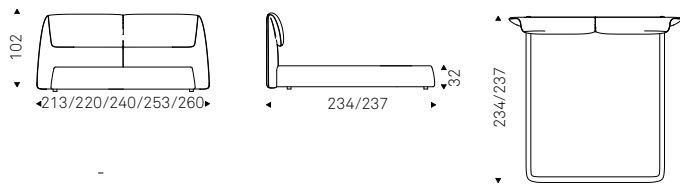

Simon

Studio 28 | 2024

Letto imbottito rivestito in tessuto, micro nubuck, ecopelle o pelle come da campionario. Rete inclusa.

Upholstered bed covered in fabric, micro nubuck, synthetic leather or soft leather as per sample card. Slats included.