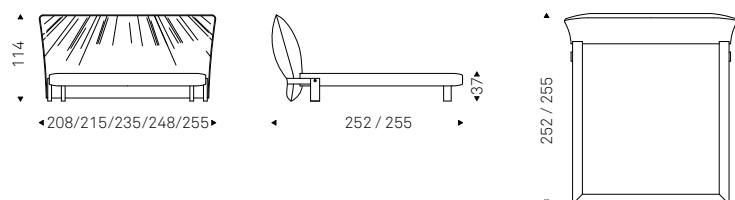

Pascal

Castello Lagravinese | 2024

Letto imbottito e rivestito in tessuto, micro nubuck, ecopelle o pelle nei colori come da campionario. Piedi in frassino tinto noce Canaletto, rovere bruciato, gofrato titanio o gofrato bronzo. Rete inclusa.

Upholstered bed covered in fabric, micro nubuck, synthetic leather or soft leather as per sample card. Canaletto walnut or burned oak stained ashwood, titanium or bronze embossed feet. Slats included.