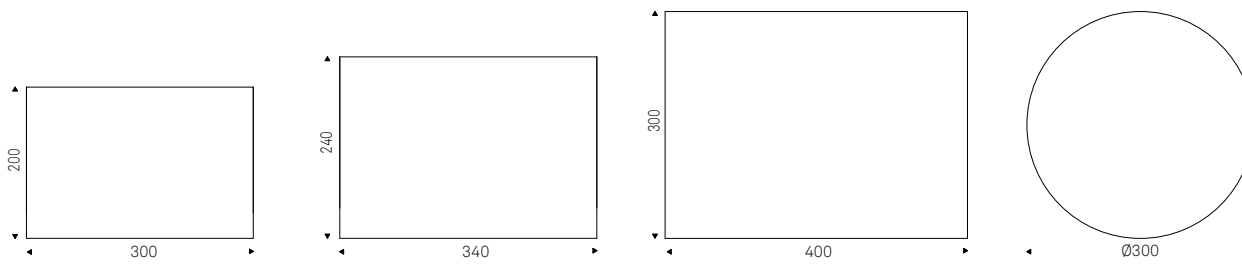

Madras

Carlo Rocchetti | 2024

Tappeto tessuto in cotone, poliestere ed acrilico con disegno in rilievo in lana, nei colori Ivory o Beige.

Rug made of cotton, polyester and acrylic with relief design in wool, in colours Ivory or Beige.

◀ MADRAS rug in beige colour
▶ MADRAS rug in ivory colour