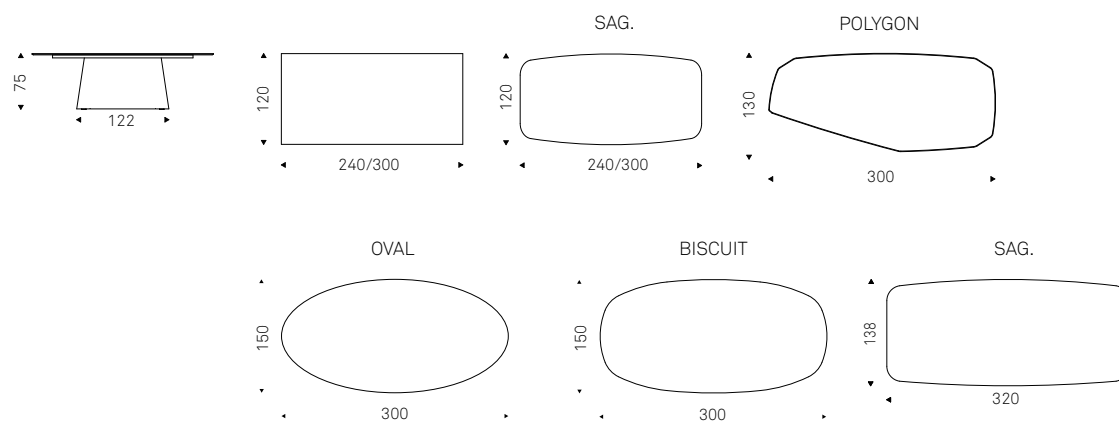

Napoleon Keramik

Paolo Cattelan | 2024

Tavolo con piano e base in ceramica Marmi nei colori Portoro opaco, Colosseo o Invisible opaco. Imperfezioni, variazioni cromatiche e irregolarità di forma della base sono caratteristiche della lavorazione e non sono da considerarsi difetti.

Table with top and base in ceramic Marmi matt Portoro, Colosseo or matt Invisible. Imperfections, color variations and irregularities on the base are characteristics of the workmanship and are not to be considered defects.

◀ NAPOLEON KERAMIK table in matt invisible ceramic
▶ NAPOLEON KERAMIK table in colosseo - MIRANDA WOOD chairs in soft leather 996 siena and burned oak frame - REGATA lamp - CREMONA sideboards in burned oak - KIMI rug in white colour - HARBOUR bookcase with burned oak shelves and boxes and bronze frame - NAHUN lamps