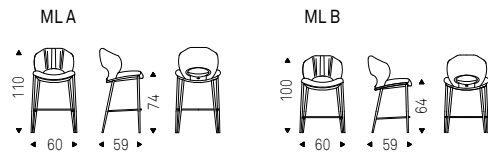

Miranda Sgabello

Luca Signoretti | 2024

Sgabello con struttura in acciaio verniciato gofrato titanio, bronzo, graphite, pearl o nero. Rivestimento in tessuto, micro nubuck, ecopelle o pelle come da campionario. Non sfoderabile.

Stool with frame in titanium, bronze, graphite, pearl or black embossed lacquered steel. Cover in fabric, micro nubuck, soft leather or synthetic leather as per sample card. The cover is not removable.

MIRANDA ML B stools in soft leather
937 palladio and titanium base -
COIMBRA lamps in dark grey