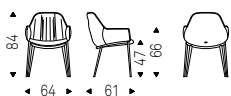

Scarlett ML

Luca Signoretti | 2024

Sedia con struttura in acciaio verniciato gofrato titanio, bronzo, graphite, pearl o nero. Rivestimento in tessuto, micro nubuck, ecopelle o pelle come da campionario. Non sfoderabile.

Chair with frame in titanium, bronze, graphite, pearl or black embossed lacquered steel. Cover in fabric, micro nubuck, soft leather or synthetic leather as per sample card. The cover is not removable.

◀ SCARLETT ML chair with soft leather 952 smoke and bronze frame
▶ SCARLETT ML chairs in glove soft leather GLV03 ecrù and bronze frame