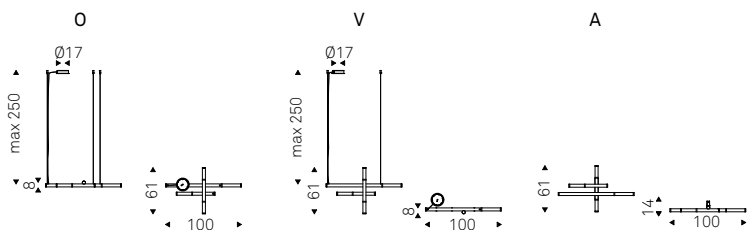

Regata

Studio Kronos | 2024

Lampada a soffitto e applique con struttura in acciaio verniciato iron grey satinato e dettagli in ottone spazzolato. Paralumi in vetro borosilicato cannettato. Attacco a soffitto in acciaio cromo nero. Illuminazione a led. Optional telecomando e ricevitore.

Ceiling lamp and applique with frame in satin iron grey steel and brushed brass details. Lampshades in borosilicate ribbed glass. Ceiling plate in black chrome steel. Led lights. Optional: remote control and receiver.