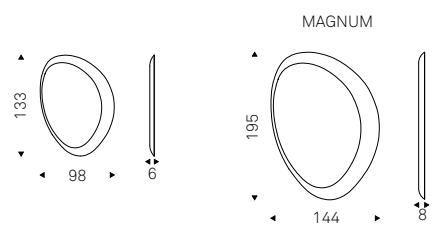

Ascot

Lorenzo Remedi | 2024

Specchio da parete tutto in cristallo specchiato, specchiato fumé o specchiato bronzo.

Wall mirror in mirrored, fumé or bronze glass