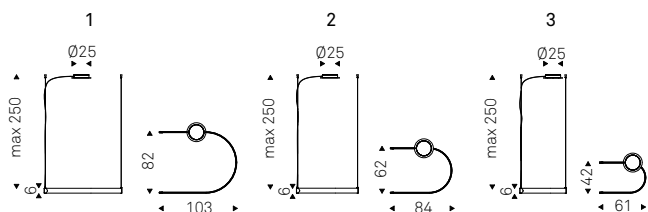

Bluebell

Studio Kronos | 2024

Lampada a soffitto con struttura in acciaio verniciato iron grey satinato e dettagli in ottone spazzolato. Attacco a soffitto in acciaio cromo nero. Illuminazione a led. Optional telecomando e ricevitore.

Ceiling lamp with frame in satin iron grey steel and brushed brass details. Ceiling plate in black chrome steel. Led lights. Optional: remote control and receiver.