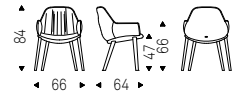

Scarlett Wood

Luca Signoretti | 2024

Sedia con struttura in frassino naturale, frassino tinto noce Canaletto, frassino tinto rovere bruciato, frassino laccato poro aperto nero opaco. Seduta e schienale rivestiti in tessuto, micro nubuck, ecopelle o pelle come da campionario. Non sfoderabile.

Chair with frame in natural ashwood, Canaletto walnut stained ashwood, burned oak stained ashwood, open pore matt black painted ashwood. Seat and back upholstered in fabric, micro nubuck, synthetic leather or soft leather as per sample card. The cover is not removable.