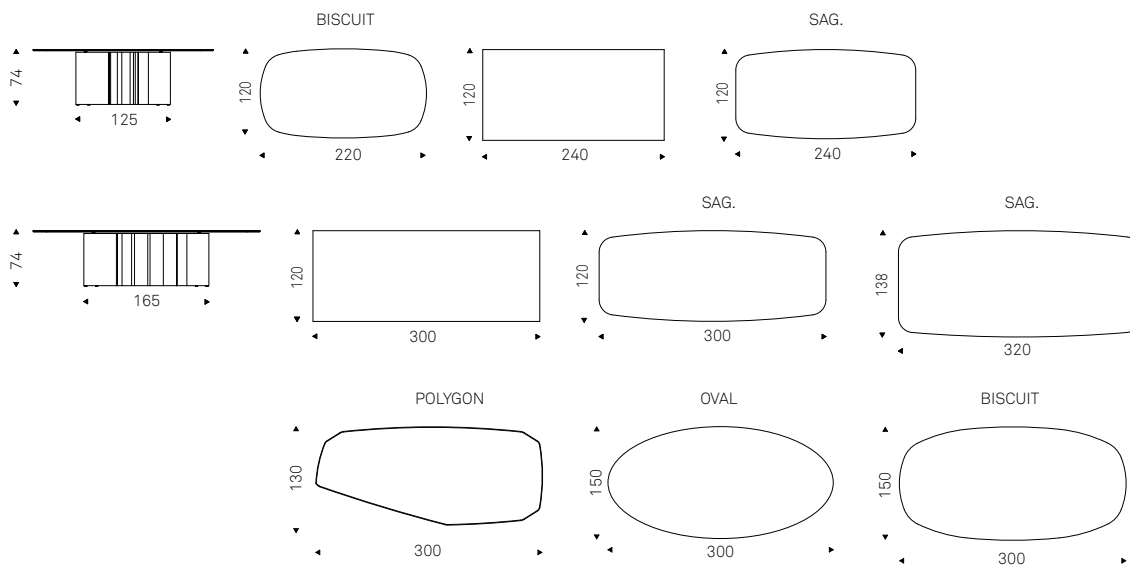

Papel Keramik

Margherita Fanti | 2024

Tavolo con base in acciaio verniciato goffrato titanio, bronzo, Oxybrass o Oxygrey. Piano in ceramica Marmi nei colori Alabastro, Supreme, Golden Calacatta opaco, Golden Calacatta lucido, Portoro opaco, Portoro lucido, Sahara Noir lucido, Makalu, Breccia, Corcovado, Kaindy, Borghini Calacatta opaco, Borghini Calacatta lucido, Colosseo, Andromeda, Luxor o Invisible opaco.

Table with embossed lacquered titanium, bronze, Oxybrass or Oxygrey steel base. Top in ceramic Marmi Alabastro, Supreme, matt Golden Calacatta, glossy Golden Calacatta, matt Portoro, glossy Portoro, glossy Sahara Noir, Makalu, Breccia, Corcovado, Kaindy, matt Borghini Calacatta, glossy Borghini Calacatta, Colosseo, Andromeda, Luxor or matt Invisible.

◀ PAPER KERAMIK table with bronze base and matt borghini calacatta ceramic top
▶ PAPER KERAMIK table with oxybrass base and corcovado ceramic top - MIRANDA ML chairs in soft leather 948 lino and bronze frame - PHOENIX lamp - KIMI rug in white colour - HARBOUR bookcase with burned oak shelves and boxes and bronze frame