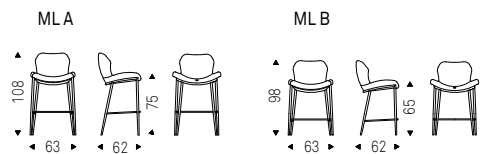

Rachel Sgabello

Luca Signoretti | 2024

Sgabello con struttura in acciaio verniciato goffrato titanio, bronzo, graphite, pearl o nero. Rivestimento in tessuto, micro nubuck, ecopelle o pelle come da campionario. Non sfoderabile.

Stool with frame in titanium, bronze, graphite, pearl or black embossed lacquered steel. Cover in fabric, micro nubuck, soft leather or synthetic leather as per sample card. The cover is not removable.