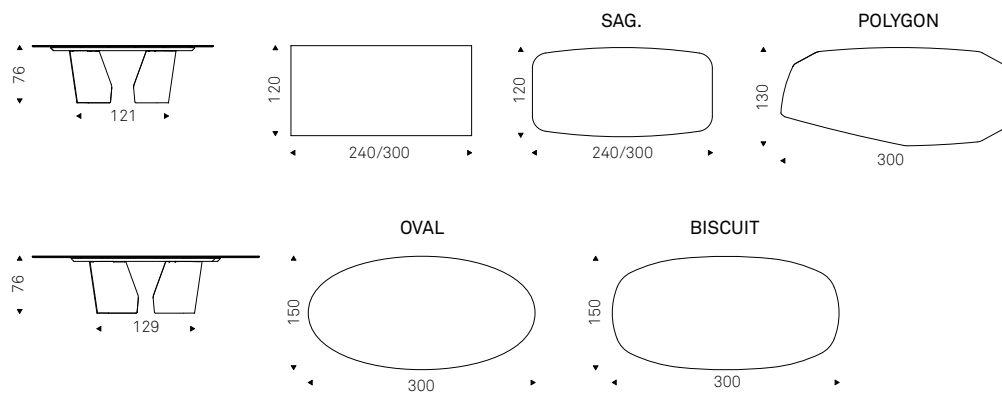

Senator Keramik

Paolo Cattelan | 2024

Tavolo con base in acciaio verniciato gofrato titanio o bronzo. Piano in ceramica Marmi nei colori Alabastro, Supreme, Golden Calacatta opaco, Golden Calacatta lucido, Portoro opaco, Portoro lucido, Sahara Noir lucido, Makalu, Breccia, Corcovado, Kaindy, Borghini Calacatta opaco, Borghini Calacatta lucido, Colosseo, Andromeda, Luxor o Invisible opaco.

Table with embossed lacquered titanium or bronze steel base. Top in ceramic Marmi Alabastro, Supreme, matt Golden Calacatta, glossy Golden Calacatta, matt Portoro, glossy Portoro, glossy Sahara Noir, Makalu, Breccia, Corcovado, Kaindy, matt Borghini Calacatta, glossy Borghini Calacatta, Colosseo, Andromeda, Luxor or matt Invisible.

◀ SENATOR KERAMIK table with bronze base and alabastro ceramic top
▶ SENATOR KERAMIK table with titanium base and kaindy ceramic top - MAGDA chairs in soft leather 938 dakota and burned oak frame - NAHUN lamps - MAREK rug - COSMOS mirror - BOUTIQUE sideboard - HARBOUR bookcase with burned oak shelves and bronze frame