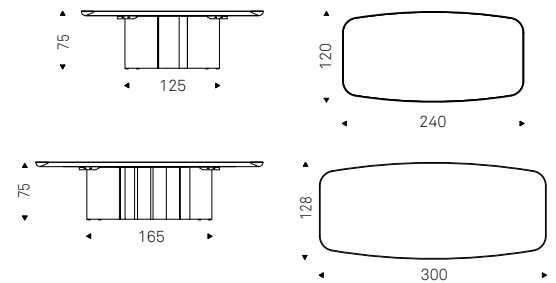

Papel Keramik Premium

Margherita Fanti | 2024

Tavolo con base in acciaio verniciato goffrato titanio, bronzo, Oxybrass o Oxygrey. Piano in ceramica Marmi nei colori Alabastro, Supreme, Golden Calacatta opaco, Golden Calacatta lucido, Portoro opaco, Portoro lucido, Sahara Noir lucido, Makalu, Breccia, Borghini Calacatta opaco, Borghini Calacatta lucido, Colosseo, Andromeda, Luxor o Invisible opaco con profilo inferiore arrotondato e verniciato Brushed Bronze o Brushed Grey. Il piano 300x128 ha lo spessore di 6cm, il 240x120 di 5cm. Variazioni cromatiche e di spazzolatura della finitura Brushed sono caratteristiche della lavorazione artigianale e non sono da considerarsi difetti.

Table with embossed lacquered titanium, bronze, Oxybrass or Oxygrey steel base. Top in ceramic Marmi Alabastro, Supreme, Golden Calacatta, glossy Golden Calacatta, matt Portoro, glossy Portoro, glossy Sahara Noir, Makalu, Breccia, matt Borghini Calacatta, glossy Borghini Calacatta, Colosseo, Andromeda, Luxor or matt Invisible with Brushed Bronze or Brushed Grey lacquered and rounded lower profile. 6cm thick top on 300x128 version and 5cm on 240x120 version. Colour and brushing variations of the Brushed finish are characteristics of the handcrafted processing and should not be considered as defects.