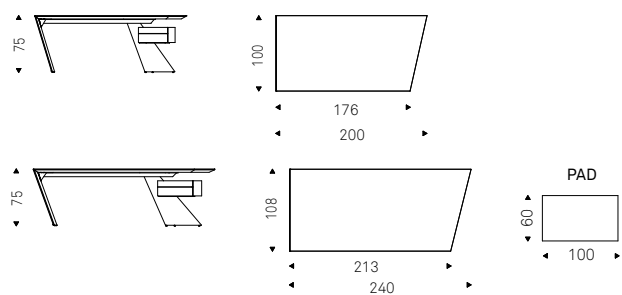

Nasdaq Keramik

Paolo Cattelan | 2020

Scrivania in ceramica Marmi nei colori Alabastro, Supreme, Golden Calacatta opaco, Golden Calacatta lucido, Portoro opaco, Portoro lucido, Sahara Noir lucido, Makalu, Breccia, Corcovado, Kaindy, Borghini Calacatta opaco, Borghini Calacatta lucido, Colosseo, Andromeda, Luxor o Invisible opaco con inserto in cromo nero. Gamba in acciaio verniciato groffrato graphite, titanio e bronzo, struttura e cassetiera in legno verniciati in tinta con la gamba. Pad in cuoio nei colori come da campionario.

Desk in Marmi ceramic Alabastro, Supreme, matt Golden Calacatta, glossy Golden Calacatta, matt Portoro, glossy Portoro, glossy Sahara Noir, Makalu, Breccia, Corcovado, Kaindy, matt Borghini Calacatta, glossy Borghini Calacatta, Colosseo, Andromeda, Luxor or matt Invisible with insert in black chrome. Leg in graphite, titanium or bronze embossed lacquered steel, structure and drawer unit embossed lacquered wood matching the colour of the leg. Leather pad as per sample card.