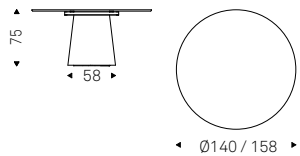

Rado Keramik Round

Paolo Cattelan | 2024

Tavolo con piano e base in ceramica Marmi nei colori Portoro opaco, Colosseo o Invisible opaco. Imperfezioni, variazioni cromatiche e irregolarità di forma della base sono caratteristiche della lavorazione e non sono da considerarsi difetti.

Table with top and base in ceramic Marmi matt Portoro, Colosseo or matt Invisible. Imperfections, color variations and irregularities on the base are characteristics of the workmanship and are not to be considered defects.

◀ RADO KERAMIK ROUND table in colosseo ceramic
▶ RADO KERAMIK ROUND table in colosseo ceramic - NANCY ML chairs in glove soft leather GLV12 oliva and titanium frame - COIMBRA lamps in bronze and dark grey - KIMI rug in white colour - HARBOUR bookcase with Canaletto walnut shelves and titanium frame