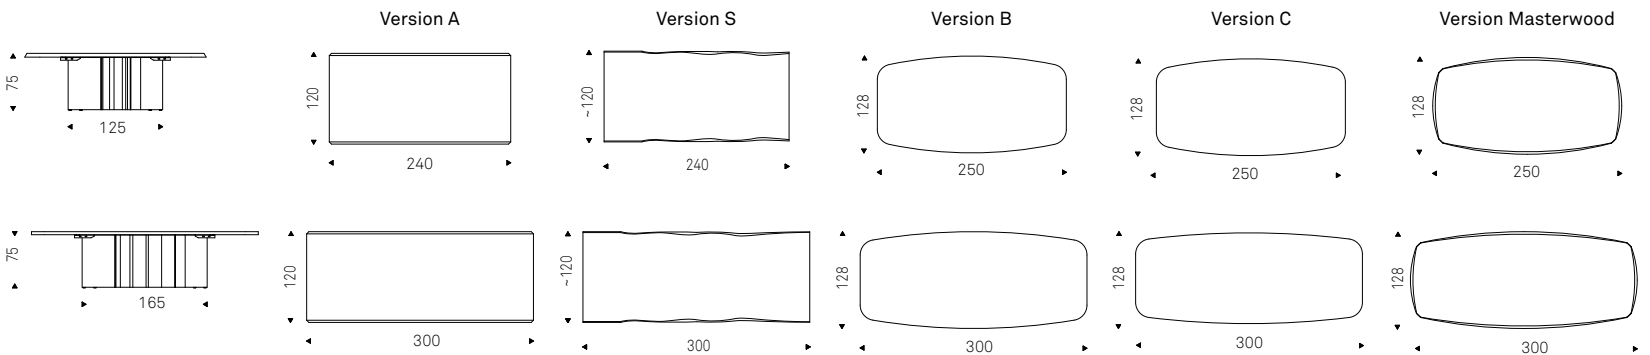

Version "B": barrel top with angled edges in Canaletto walnut or burned oak.

Version "C": top in Elm open pore matt black with Brushed Bronze lacquered and rounded lower profile.

Version "Masterwood": boat shaped top in Canaletto walnut or burned oak made of diagonal wooden planks of different sizes. Oblique and rounded edges.