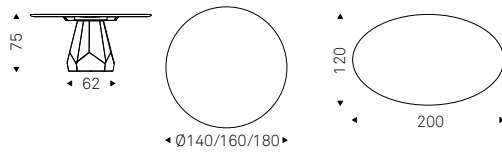

Zermatt Argile

Yasuhiro Shito | 2024

Tavolo con base in acciaio verniciato gofrato titanio o bronzo.
Piano in MDF spatolato in argilla nei colori Havana, Cairo o Oslo.

Table with base in titanium or bronze embossed lacquered steel.
Top in MDF clay-spatulated in colours Havana, Cairo or Oslo.