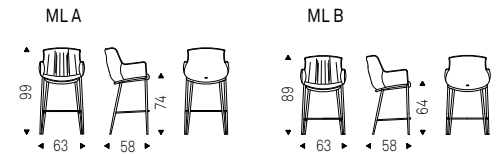

Rhonda Sgabello

Luca Signoretti | 2024

Sgabello con struttura in acciaio verniciato gofrato titanio, bronzo, graphite, pearl o nero. Rivestimento in tessuto, micro nubuck, ecopelle o pelle come da campionario. Non sfoderabile.

Stool with frame in titanium, bronze, graphite, pearl or black embossed lacquered steel. Cover in fabric, micro nubuck, soft leather or synthetic leather as per sample card. The cover is not removable.