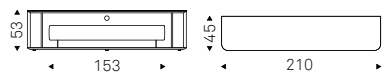

Award

Paolo Cattelan | 2022

Mobile porta tv con struttura verniciata gofrato titanio o bronzo e anta a ribalta. Top in ceramica Marmi nei colori Golden Calacatta opaco, Golden Calacatta lucido, Portoro opaco, Portoro lucido o Breccia.

TV cabinet in lacquered titanium or bronze embossed wood and flap door. Top in ceramic Marmi matt Golden Calacatta, glossy Golden Calacatta, matt Portoro, glossy Portoro or Breccia.