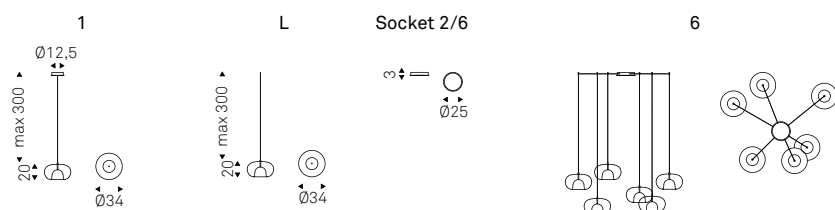

Coimbra

Oriano Favaretto | 2022

Lampada a soffitto con paralume in vetro borosilicato trasparente e calotta interna in vetro borosilicato verniciato bronzo, canna di fucile o azzurro. Attacco a soffitto in acciaio cromo nero.

Ceiling lamp with lampshade in transparent borosilicate glass and inner shell in borosilicate glass painted bronze, canna di fucile or light blue. Ceiling plate in black chrome steel.

◀ COIMBRA lamps in bronze and dark grey
▶ COIMBRA lamps light in blue and dark grey