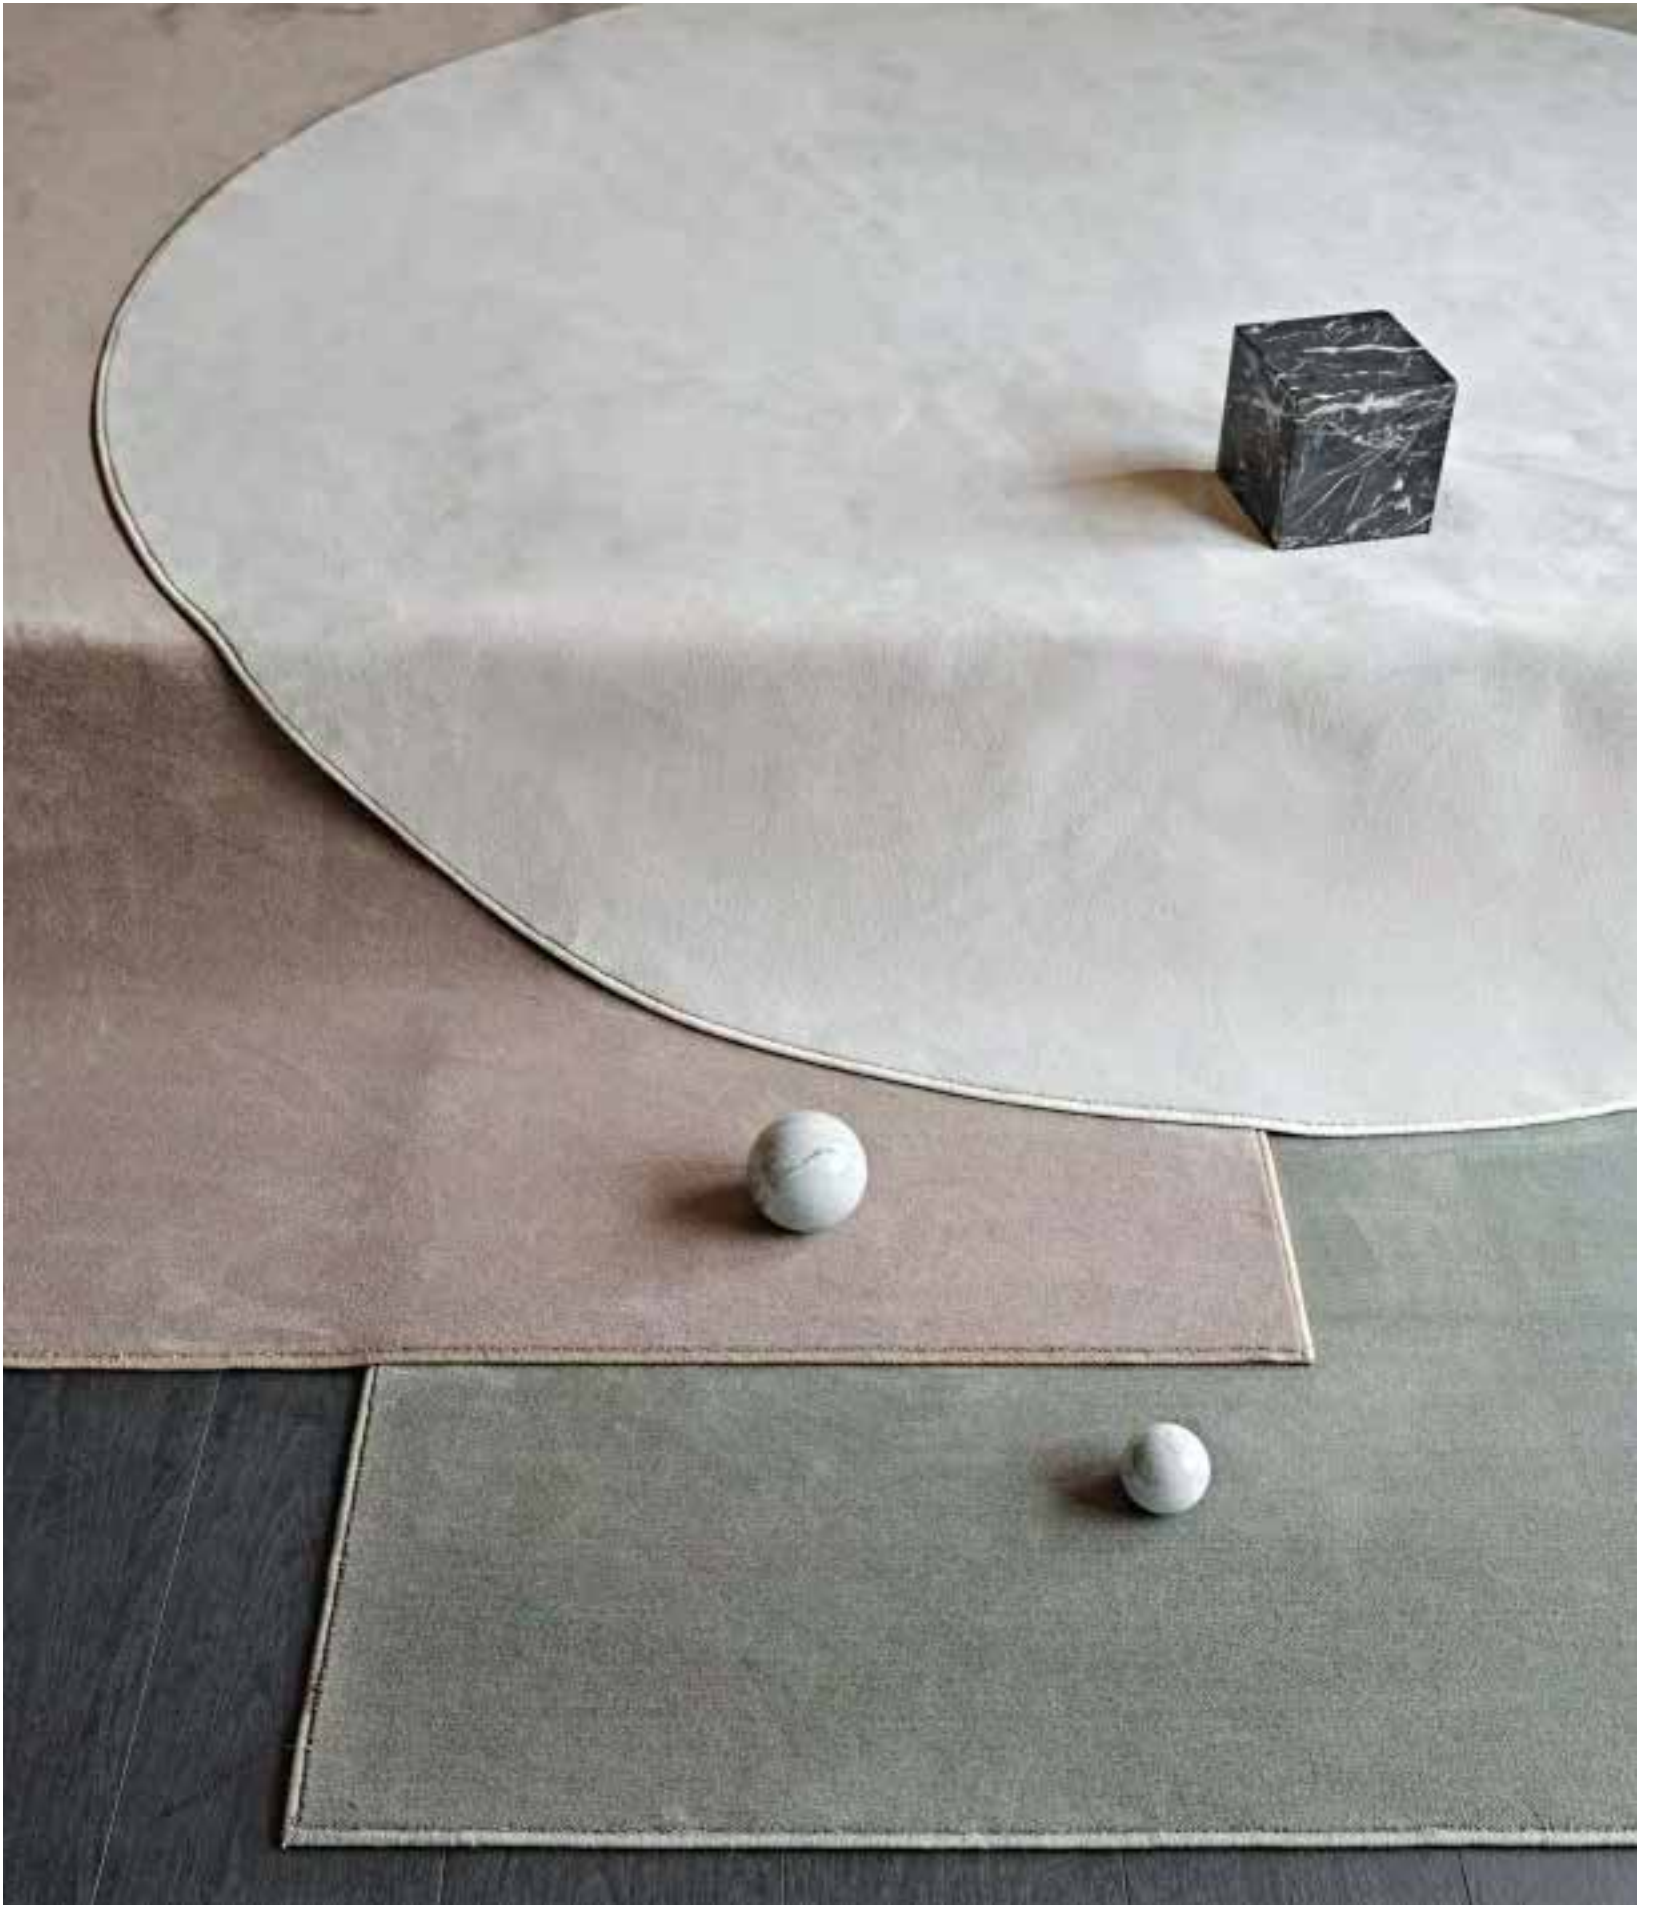

KIMI rugs in white, tortora and salvia colours