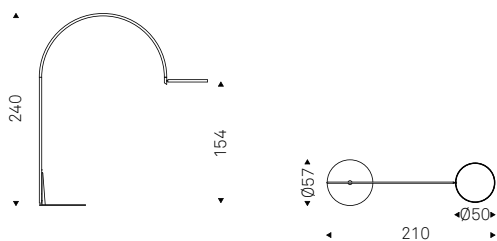

Arx

Giorgio Cattelan | 2022

Lampada da terra con struttura in acciaio verniciato gofrato titanio o bronzo. Illuminazione a led, led inclusi.

Floor lamp in titanium or bronze embossed lacquered steel. Led lights included.