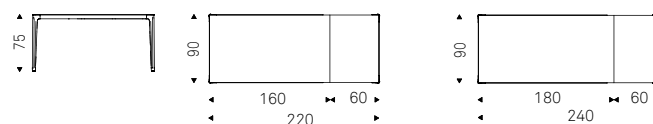

Boulevard Drive

Archirivolto | 2022

Tavolo allungabile con base in alluminio verniciato gofrato titanio, bronzo, o pearl. Piano in cristallo extrachiaro acidato temperato verniciato Corda o Visone. Prolunga in laminato in tinta con la base.

Extendible table with base in titanium, bronze or pearl embossed lacquered aluminium. Top in extra clear frosted tempered glass painted Corda or Visone. Laminated wood extension matching the base.