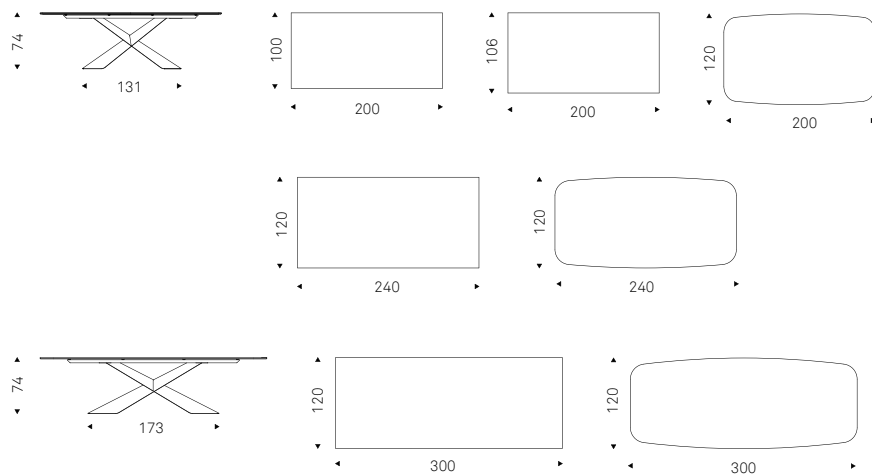

Tyron Keramik

Paolo Cattelan | 2020

Tavolo con base in acciaio verniciato goffrato titanio, bronzo, graphite o nero, Brushed Bronze o Brushed Grey. Piano in ceramica Marmi nei colori Alabastro, Supreme, Ardesia, Golden Calacatta opaco, Golden Calacatta lucido, Portoro opaco, Portoro lucido, Sahara Noir lucido, Makalu, Breccia, Arenal, Corcovado o Kaindy.

Table with base in titanium, bronze, graphite or black embossed lacquered steel, Brushed Bronze or Brushed Grey. Marmi Alabastro, Supreme, Ardesia, matt Golden Calacatta, glossy Golden Calacatta, matt Portoro, glossy Portoro, glossy Sahara Noir, Makalu, Breccia, Arenal, Corcovado or Kaindy ceramic top.

TYRON KERAMIK table with bronze base and Kaindy ceramic top – MARIEL ML chairs in soft leather 948 lino and bronze frame – KATANA lamp - KIMI rug in salvia colour