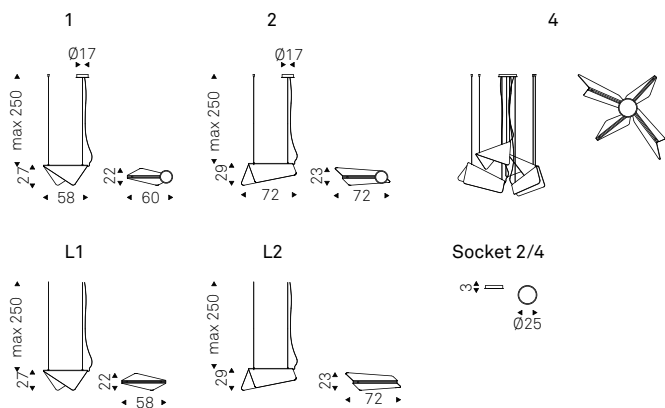

Velar

Carlo Rocchetti | 2022

Lampada a soffitto con paralume in vetro artistico decorato trasparente o vetro artistico decorato fumé blu. Attacco a soffitto in acciaio cromo nero. Illuminazione a led.

Ceiling lamp with lampshade in artistic decorated transparent glass or artistic decorated blue fumé glass. Ceiling plate in black chrome steel. Led lights.