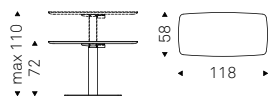

Runner Keramik

Paolo Cattelan | 2022

Scrivania regolabile elettricamente in altezza. Struttura in acciaio verniciato gofrato titanio o bronzo. Piano in ceramica Marmi nei colori Golden Calacatta opaco, Golden Calacatta lucido, Portoro opaco, Portoro lucido o Breccia.

Desk with electrically adjustable height. Frame in titanium or bronze embossed lacquered steel. Top in ceramic Marmi matt Golden Calacatta, glossy Golden Calacatta, matt Portoro, glossy Portoro or Breccia.

RUNNER KERAMIK table with titanium base and Breccia top – RIHANNA X chair in soft leather 951 castoro and titanium frame – PLANETA lamp