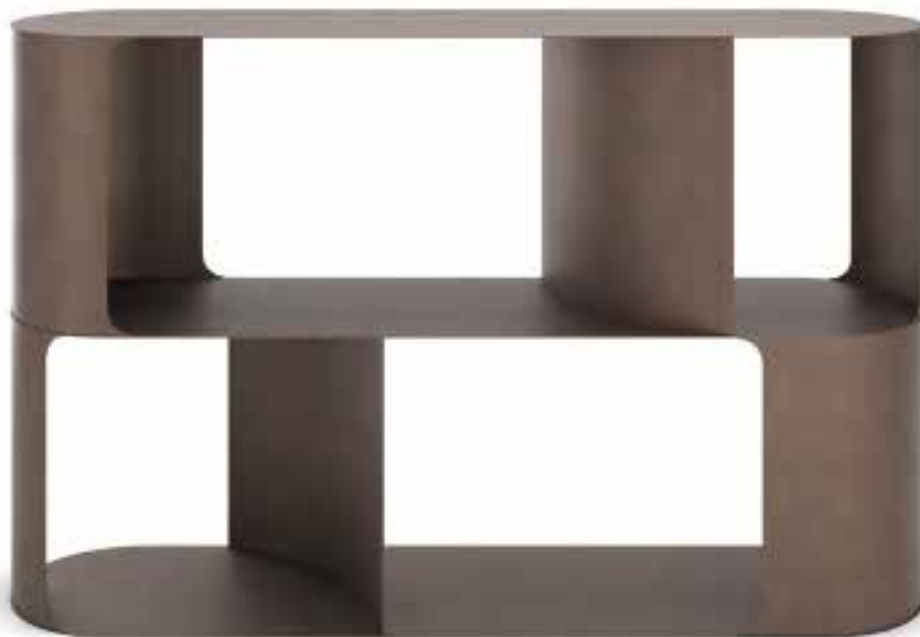

Libreria in acciaio verniciato goffrato titanio, bronzo o pearl.

Bookcase in titanium, bronze or pearl embossed lacquered steel.

◀ FULHAM bookcase in bronze
▶ FULHAM bookcase in titanium –
RHONDA chair in soft leather 953
ardesia and bronze frame