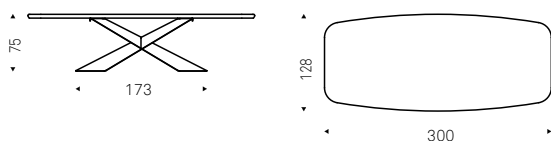

Tyron Signature

P. Cattelan & artist collective | 2022

Tavolo con base in acciaio verniciato goffrato titanio, bronzo, graphite o nero, Brushed Bronze o Brushed Grey. Piano in MDF con disegno artistico realizzato a mano: Thunder in foglia argento e rame o Goldeneye aerografato bianco perlato con sfumature calde. Ogni tavolo è unico e non replicabile.

Table with base in titanium, bronze, graphite or black embossed lacquered steel, Brushed Bronze or Brushed Grey. MDF top with handmade artistic design: Thunder in silver and copper leaf or Goldeneye white pearl airbrushed with warm shades. Each table is unique and non-replicable.