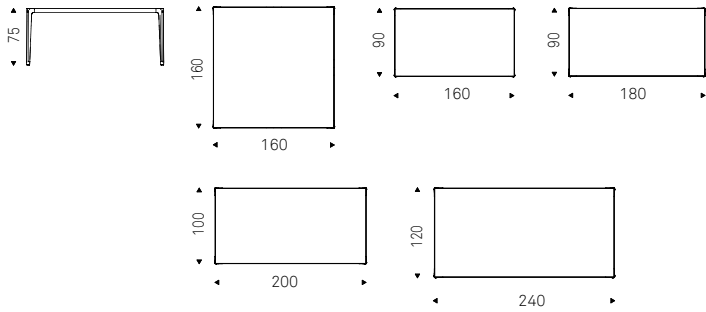

Boulevard Argile

Archirivolto | 2022

Tavolo con base in alluminio verniciato gofrato titanio, bronzo, o pearl. Piano in cristallo temperato spatolato in argilla nei colori Oslo, Cairo o Havana.

Table with base in titanium, bronze or pearl embossed lacquered aluminium.

Top in tempered glass clay-spatulated in colours Oslo, Cairo or Havana.