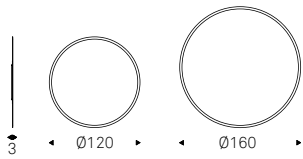

Hawaii Round

Studio Kronos | 2022

Specchio da parete tutto in cristallo specchiato, specchiato fumé o specchiato bronzo con bordi bisellati.

Wall mirror in mirrored, fumé or bronze mirrored glass with bevelled edges.

HAWAII ROUND mirror in mirrored glass – TERMINAL KERAMIK DRIVE console with titanium base and Makalu top