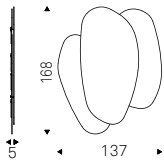

Ulisse

Paolo Cattelan | 2022

Specchio da parete in cristallo specchiato e specchiato fumé o in cristallo specchiato e specchiato bronzo.

Wall mirror in mirrored and fumé mirrored glass or in mirrored and bronze mirrored glass.