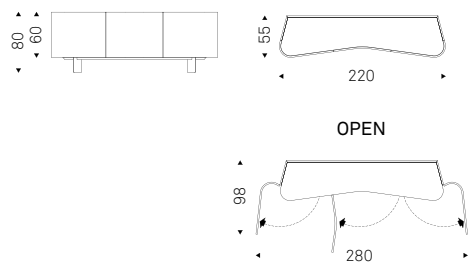

Blues

A. Lucatello & G. Cattelan | 2022

Madia contenitore in legno laccato titanio. Piedini in acciaio verniciato gofrato graphite. Top in cristallo specchiato fumé. Ripiani interni in cristallo trasparente.

Sideboard in titanium lacquered wood. Feet in graphite embossed lacquered steel. Top in fumé mirrored glass. Internal clear glass shelves.

BLUES sideboard – AKUMAL mirror fumé