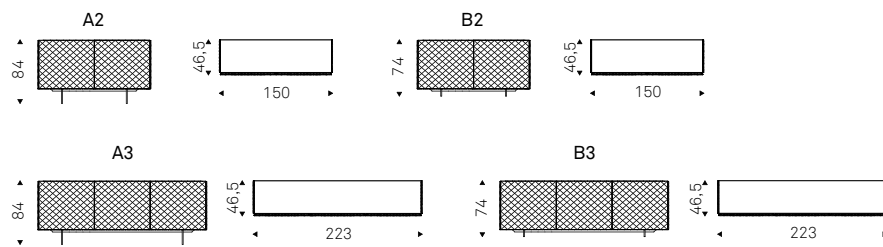

Vivaldi

P. Cattelan & L. Remedi | 2022

Madia con ante e fianchi in cristallo specchiato couture fumé o bronzo. Top in cristallo specchiato fumé o bronzo. Profili in alluminio verniciato nero gofrato. Piedini in acciaio inox lucido o verniciati graphite opaco. Contenitore a 2 o 3 ante in legno graphite e ripiani interni in cristallo trasparente. Optional: cassetto interno posizionabile su ognuna delle ante.

Sideboard with doors and sides in quilted fumé or bronze mirrored glass. Top in fumé or bronze mirrored glass. Profiles in embossed lacquered black aluminium. Feet in polished stainless steel or matt graphite lacquered. Sideboard 2 or 3 doors in graphite lacquered wood and internal clear glass shelves. Optional: internal drawer in each door.