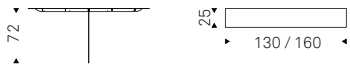

Tee Consolle

Paolo Cattelan | 2022

Consolle in acciaio Brushed Bronze o Brushed Grey.
Fissaggio a parete necessario.

Consolle in Brushed Bronze or Brushed Grey steel.
Wall anchorage is necessary.