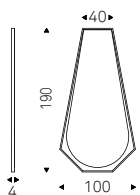

Sautern

Tosca Design | 2022

Specchio da parete in cristallo specchiato e cornice in acciaio verniciato gofrato bronzo.

Wall mirror in mirrored glass with bronze embossed lacquered steel frame.