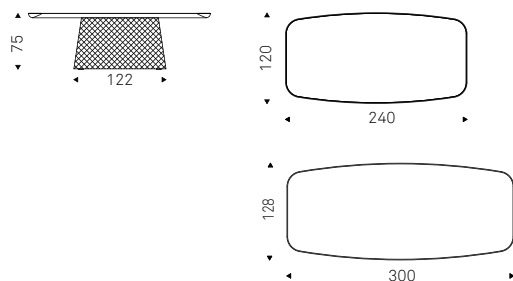

Atrium Keramik Premium

P. Cattelan & L. Remedi | 2022

Tavolo con base in cristallo curvato specchiato couture fumé o bronzo. Piano in ceramica Marmi nei colori Alabastro, Supreme, Ardesia, Golden Calacatta opaco, Golden Calacatta lucido, Portoro opaco, Portoro lucido, Sahara Noir lucido, Makalu, Breccia, Arenal, Corcovado o Kaindy con profilo inferiore arrotondato e verniciato Brushed Bronze o Brushed Grey.

Table with base in mirrored and quilted fumé or bronze curved glass. Top in ceramic Marmi Alabastro, Supreme, Ardesia, matt Golden Calacatta, glossy Golden Calacatta, matt Portoro, glossy Portoro, glossy Sahara Noir, Makalu, Breccia, Arenal, Corcovado or Kaindy with Brushed Bronze or Brushed Grey lacquered and rounded lower profile.