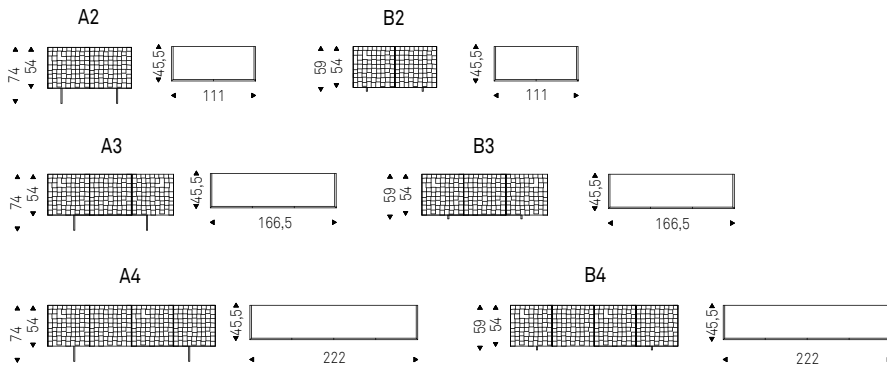

Arizona Crossing

Alessio Bassan | 2022

Madia contenitore in legno Brushed Bronze o Brushed Grey con lavorazione incrociata. Top in cristallo extrachiaro verniciato moka acidato. Piedi in acciaio verniciato gofrato nero. Ripiani interni in legno color graphite.

Sideboard in Brushed Bronze or Brushed Grey with woven effect. Top in extra clear moka painted frosted glass. Black embossed lacquered steel feet. Internal shelves in graphite painted wood.