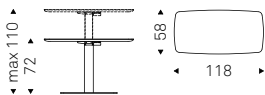

Runner Leather

Paolo Cattelan | 2022

Scrivania regolabile elettricamente in altezza. Struttura in acciaio verniciato gofrato titanio o bronzo. Piano in MDF laccato grafite opaco e cuoio nei colori come da campionario.

Desk with electrically adjustable height. Frame in titanium or bronze embossed lacquered steel. Top in lacquered graphite and leather as per sample card.