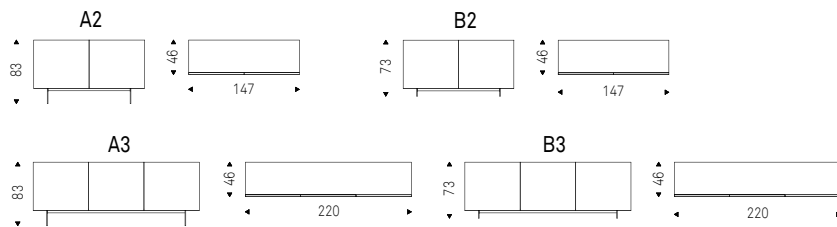

Focus CrystalArt

Paolo Cattelan | 2020

Madia contenitore a due o tre ante in legno laccato bianco opaco, graphite opaco o titanio. Ante in cristallo extrachiaro con stampa artistica decorativa nei colori CY01, CY02, Cotopaxi (CYM6) o Orobico (CYM7) e profili in alluminio verniciato titanio goffrato. Piedini in acciaio inox lucido, verniciati bianco o graphite opaco. Ripiani interni in cristallo trasparente. Optional: cassetto interno posizionabile su ognuna delle ante. Optional: top in cristallo extrachiaro con stampa artistica decorativa nei colori CY01, CY02, Cotopaxi (CYM6) o Orobico (CYM7) in tinta con le ante.

Sideboard 2 or 3 doors in matt white, matt graphite or titanium lacquered wood. Doors in extra clear glass with artistic decorative printing in colours CY01, CY02, Cotopaxi (CYM6) or Orobico (CYM7) and embossed titanium aluminum profiles. Polished stainless steel feet, matt white or graphite varnished. Internal clear glass shelves. Optional: internal drawer in each door. Optional: extra clear glass top with artistic decorative printing in colours CY01, CY02, Cotopaxi (CYM6) or Orobico (CYM7) matching the doors colour.