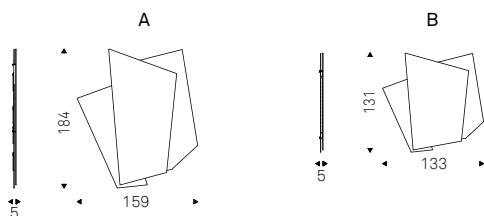

Risiko

Studio Kronos | 2022

Specchio da parete in cristallo specchiato.
Optional: luce a led.

Wall mirror in mirrored glass. Optional: led light.