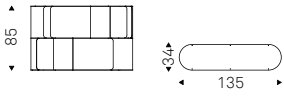

Fulham

Ono Design | 2022

Libreria in acciaio verniciato goffrato titanio, bronzo o pearl.

Bookcase in titanium, bronze or pearl embossed lacquered steel.

◀ FULHAM bookcase in bronze
▶ FULHAM bookcase in titanium –
RHONDA chair in soft leather 953
ardesia and bronze frame