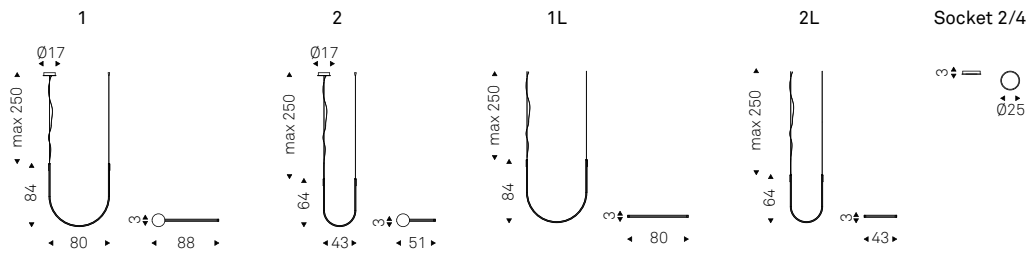

Nahun

Studio Kronos | 2022

Lampada a soffitto con struttura in acciaio verniciato iron grey satinato e particolari in ottone. Attacco a soffitto in acciaio verniciato gofrato titanio. Illuminazione a led. Optional telecomando e dimmer.

Ceiling lamp with frame in satin iron grey embossed lacquered steel and brass details. Ceiling plate in titanium embossed lacquered steel. Led lights. Optional: remote control and dimmer.