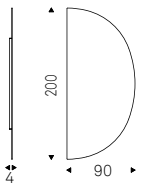

Day

Studio Kronos | 2022

Specchio da parete tutto in cristallo specchiato.

Wall mirror in mirrored glass.