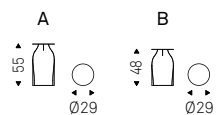

Yo-Yo brushed

Penguin

Paolo Cattelan | 2022

Tavolino in acciaio verniciato gofrato titanio o bronzo.

Coffee table in titanium or bronze embossed lacquered steel.

◀ PENGUIN coffee tables in titanium
▶ PENGUIN coffee tables in bronze