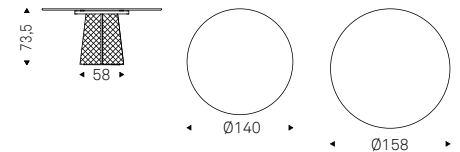

Tavolo con base in cristallo curvato specchiato couture fumé o bronzo. Piano in ceramica Marmi nei colori Alabastro, Supreme, Ardesia, Golden Calacatta opaco, Golden Calacatta lucido, Portoro opaco, Portoro lucido, Sahara Noir lucido, Makalu, Breccia, Arenal, Corcovado o Kaindy. Optional vassoio centrotavola girevole Lazy Susan.

Table with base in mirrored and quilted fumé or bronze curved glass. Top in ceramic Marmi in Alabastro, Supreme, Ardesia, matt Golden Calacatta, glossy Golden Calacatta, matt Portoro, glossy Portoro, glossy Sahara Noir, Makalu, Breccia, Arenal, Corcovado or Kaindy. Optional central swiveling tray Lazy Susan.

Atrium Wood Round

P. Cattelan & L. Remedi | 2022