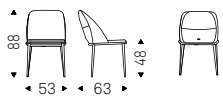

Mariel ML

Paolo Cattelan | 2022

Sedia con struttura in acciaio verniciato gofrato titanio, bronzo, graphite, pearl o nero. Rivestimento in tessuto, synthetic nubuck, micro nubuck, ecopelle o pelle come da campionario. Non sfoderabile.

Chair with frame in titanium, bronze, graphite, pearl or black embossed lacquered steel. Cover in fabric, synthetic nubuck, micro nubuck, soft leather or synthetic leather as per sample card. The cover is not removable.

◀ MARIEL ML chair in soft leather 948 lino and bronze frame
▶ MARIEL ML chair in soft leather glove GLV14 Platoon and bronze frame