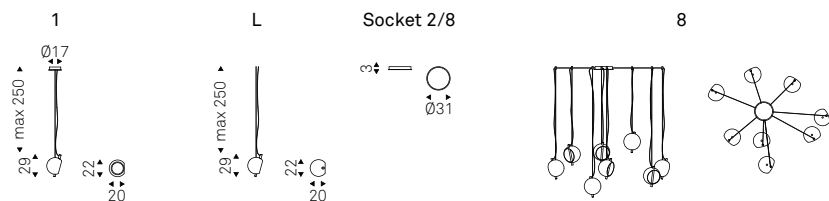

Cody

STC Studio | 2022

Lampada a soffitto con paralume in vetro soffiato trasparente o fumé. Attacco a soffitto in acciaio cromo nero. Illuminazione a led. Optional telecomando e dimmer.

Ceiling lamp with lampshade in artistic blown transparent or fumé glass. Ceiling plate in black chrome steel. Led lights. Optional: remote control and dimmer.