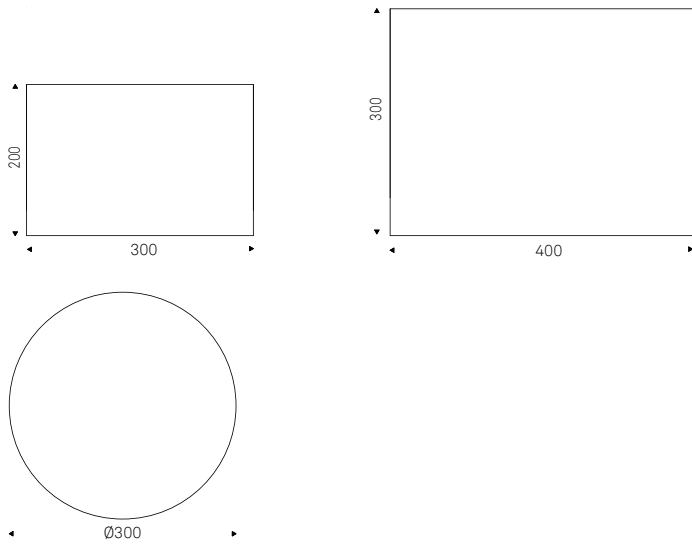

Kimi

STC Studio | 2022

Tappeto in velluto dall' aspetto semilucido ed effetto soft touch nei colori white, tortora o salvia.

Velvet rug with semi-gloss appearance and soft touch effect in white tortora or salvia colours.