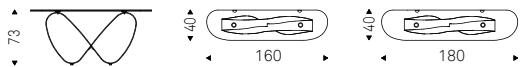

Butterfly Consolle

Nucleo+ | 2022

Consolle con base in acciaio verniciato gofrato titanio o bronzo, Brushed Bronze o Brushed Grey. Piano in cristallo trasparente o trasparente extrachiario 12mm. Piano in appoggio. Fissaggio a parete necessario.

Console with base in titanium or bronze embossed lacquered steel, Brushed Bronze or Brushed Grey. Top in 12mm clear or extra clear glass, laid on the base. Wall anchorage is necessary.

BUTTERFLY consolle with brushed grey base and extra clear glass top