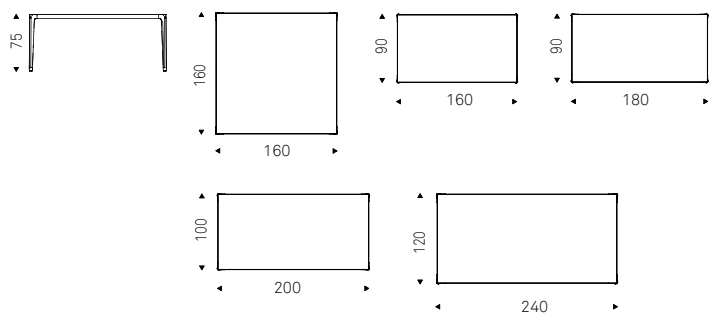

Boulevard

Archirivolto | 2022

Tavolo con base in alluminio verniciato gofrato titanio, bronzo, o pearl. Piano in cristallo extrachiaro acidato temperato verniciato Corda o Visone.

Table with base in titanium, bronze or pearl embossed lacquered aluminium. Top in extra clear frosted tempered glass painted Corda or Visone.