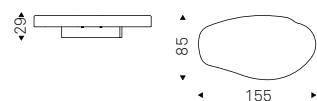

Arena Long

Yasuhiro Shito | 2022

Tavolino con base in acciaio verniciato goffrato nero e piano in legno verniciato Brushed Bronze o Brushed Grey. Nella versione LONG BOND il tavolino principale è affiancato da un tavolino con base in acciaio verniciato goffrato nero, colonna in acciaio verniciato Brushed Bronze o Brushed Grey e piano girevole in cristallo bisellato fumé.

Coffee table with black embossed lacquered steel base and wooden top in Brushed Bronze or Brushed Grey lacquered. In LONG BOND version, main coffee table is sided by a coffee table with base in black embossed lacquered steel, column in Brushed Bronze or Brushed Grey lacquered steel and swivelling fumé bevelled glass top.

Arena Long Bond