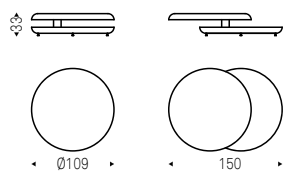

Yo-Yo Brushed

Emanuele Zenere | 2022

Tavolino in legno Brushed Bronze o Brushed Grey con piano superiore girevole.

Coffee table in Brushed Bronze or Brushed Grey laquered wood with swiveling upper top.

YO-YO BRUSHED coffee table in brushed grey - STING BRUSHED coffee table in brushed grey - KIMI rug in white colour - FULHAM bookcases in titanium