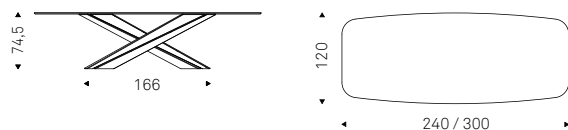

Lancer

Lancer Moonglass

Renato Guerra | 2022

Tavolo con base in acciaio verniciato gofrato titanio, bronzo, graphite, pearl o nero, Brushed Bronze o Brushed Grey. Top in vetro bronzo Moonglass.

Table with base in titanium, bronze, graphite, pearl, or black embossed lacquered steel, Brushed Bronze or Brushed Grey lacquered steel. Top in bronze glass Moonglass.