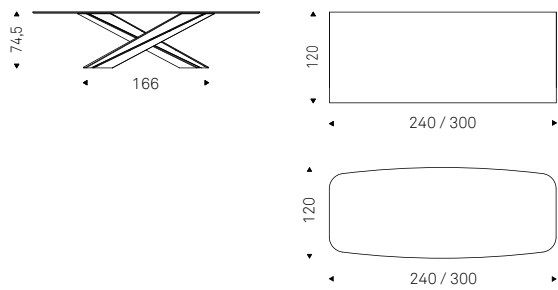

Lancer Keramik

Renato Guerra | 2022

Tavolo con base in acciaio verniciato gofrato titanio, bronzo, graphite, pearl o nero, Brushed Bronze o Brushed Grey. Piano in ceramica Marmi nei colori Alabastro, Supreme, Ardesia, Golden Calacatta opaco, Golden Calacatta lucido, Portoro opaco, Portoro lucido, Sahara Noir lucido, Makalu, Breccia, Arenal, Corcovado o Kaindy.

Table with base in titanium, bronze, graphite, pearl, or black embossed lacquered steel, Brushed Bronze or Brushed Grey lacquered steel. Top in ceramic Marmi Alabastro, Supreme, Ardesia, matt Golden Calacatta, glossy Golden Calacatta, matt Portoro, glossy Portoro, glossy Sahara Noir, Makalu, Breccia, Arenal, Corcovado or Kaindy.

LANCER KERAMIK table with titanium base and Corcovado top - MARIEL chairs in soft leather 948 lino and burned oak frame - COSTES sideboard in Canaletto walnut - NAHUN lamps - KIMI rug in salvia colour