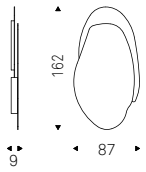

Akumal

Paolo Cattelan | 2022

Specchio da parete in cristallo specchiato fumé e cornice in cristallo fumé. Optional: luce a led.

Wall mirror in mirrored fumé glass with fumé glass frame. Optional: led light.