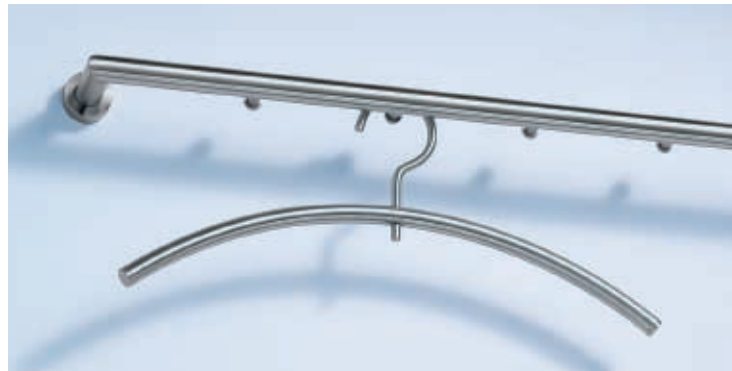

△ THOR
Schirmständer
Edelstahl
umbrella stand
stainless steel
B 28 T 29 H 62