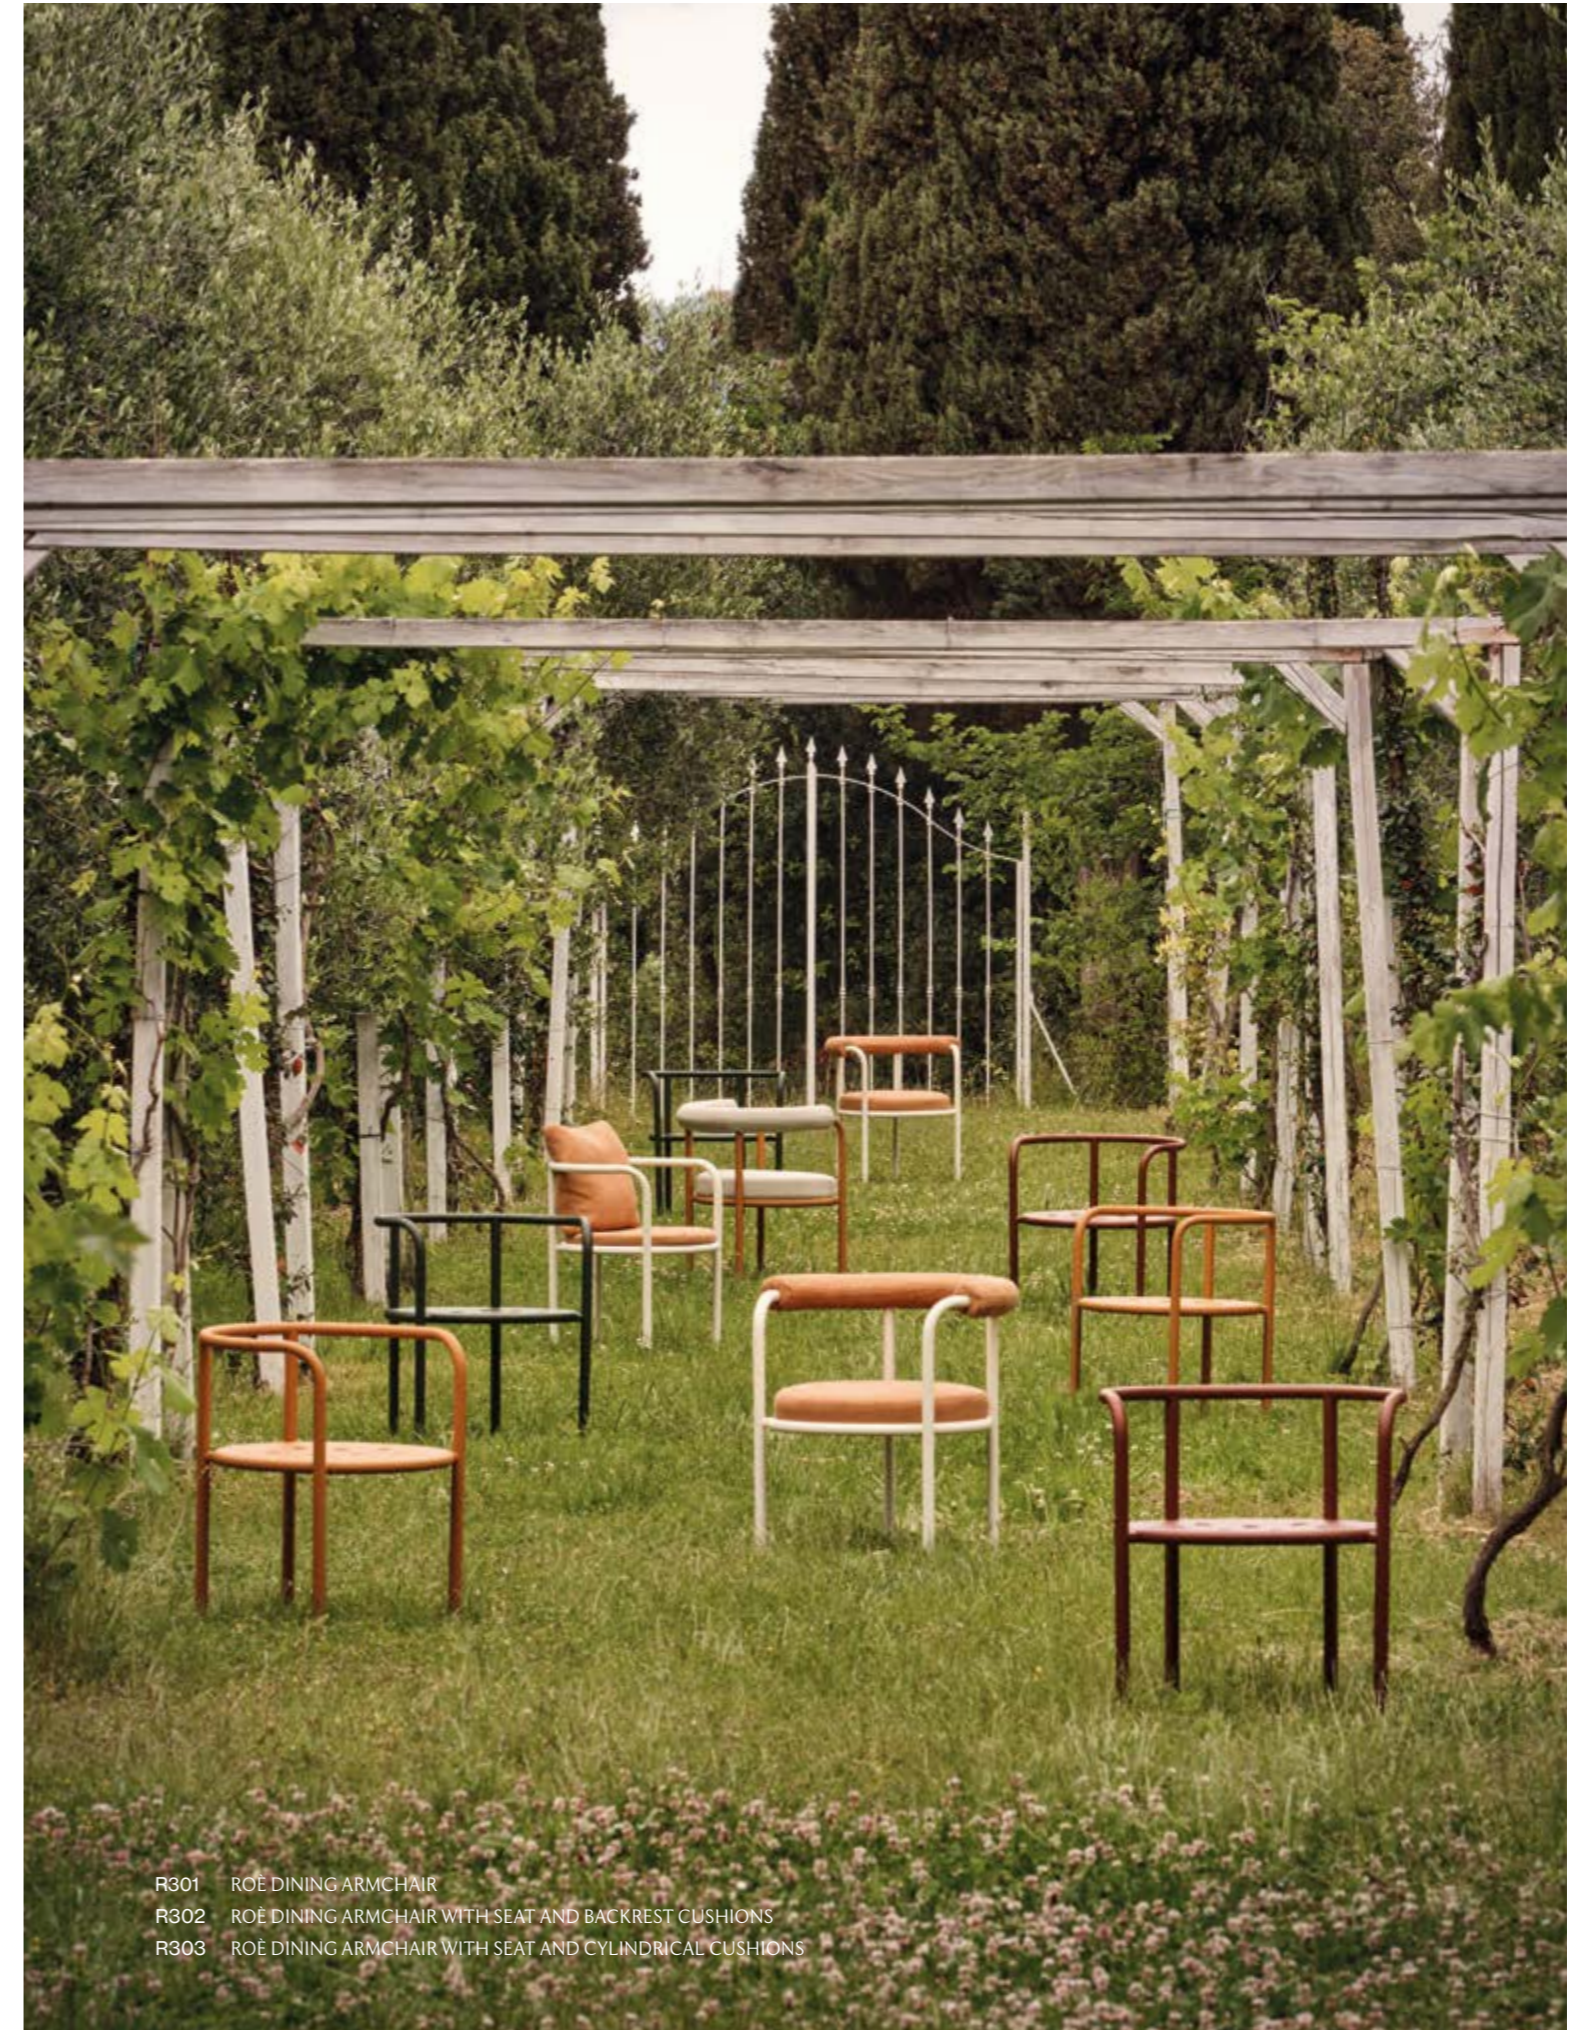

80R30L NACA TABLE WITH TOP IN TEAK

80R30P NACA TABLE WITH TOP IN LAVA STONE

ROÈ

Design Francesco Meda & David Lopez Quincoces

R301 ROÈ DINING ARMCHAIR

R301 ROÈ DINING ARMCHAIR

R301 ROÈ DINING ARMCHAIR
 R302 ROÈ DINING ARMCHAIR WITH SEAT AND BACKREST CUSHIONS
 R303 ROÈ DINING ARMCHAIR WITH SEAT AND CYLINDRICAL CUSHIONS