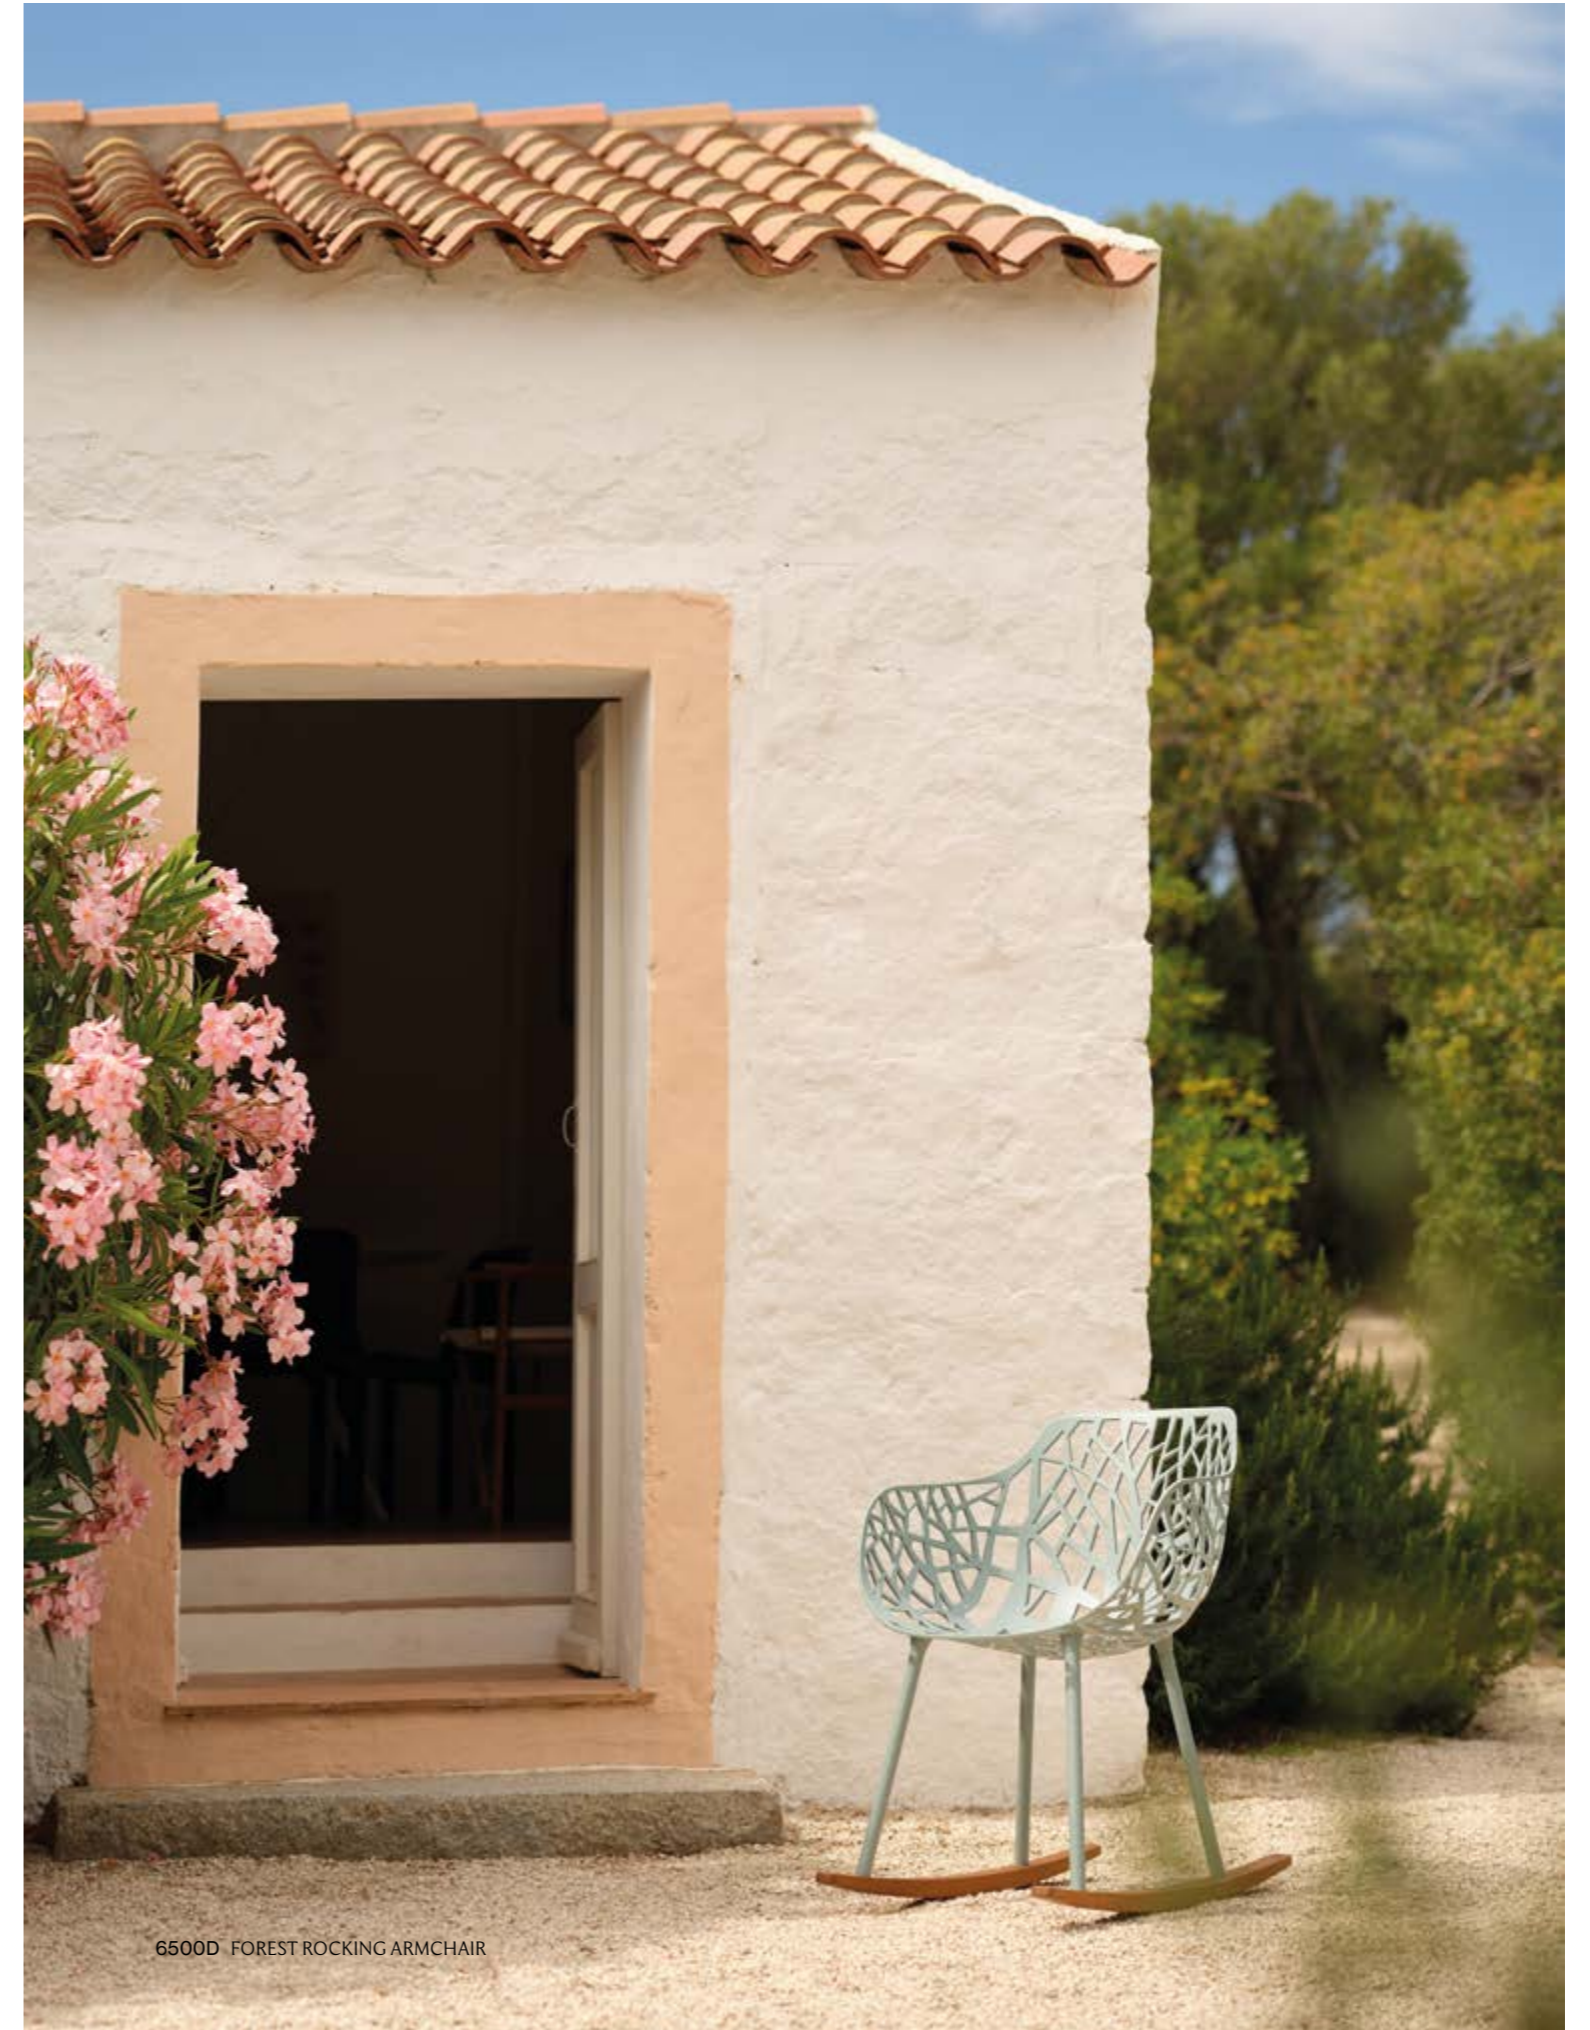

- 6605 FOREST LOUNGE ARMCHAIR
- 630 SEAT/BACKREST CUSHION
- 631 SEAT CUSHION
- 69T1 WILD SMALL TABLE

572210 GRANDE ARCHE TABLE
6501 FOREST CHAIR
6500 FOREST DINING ARMCHAIR

6500 FOREST DINING ARMCHAIR

6500D FOREST ROCKING ARMCHAIR