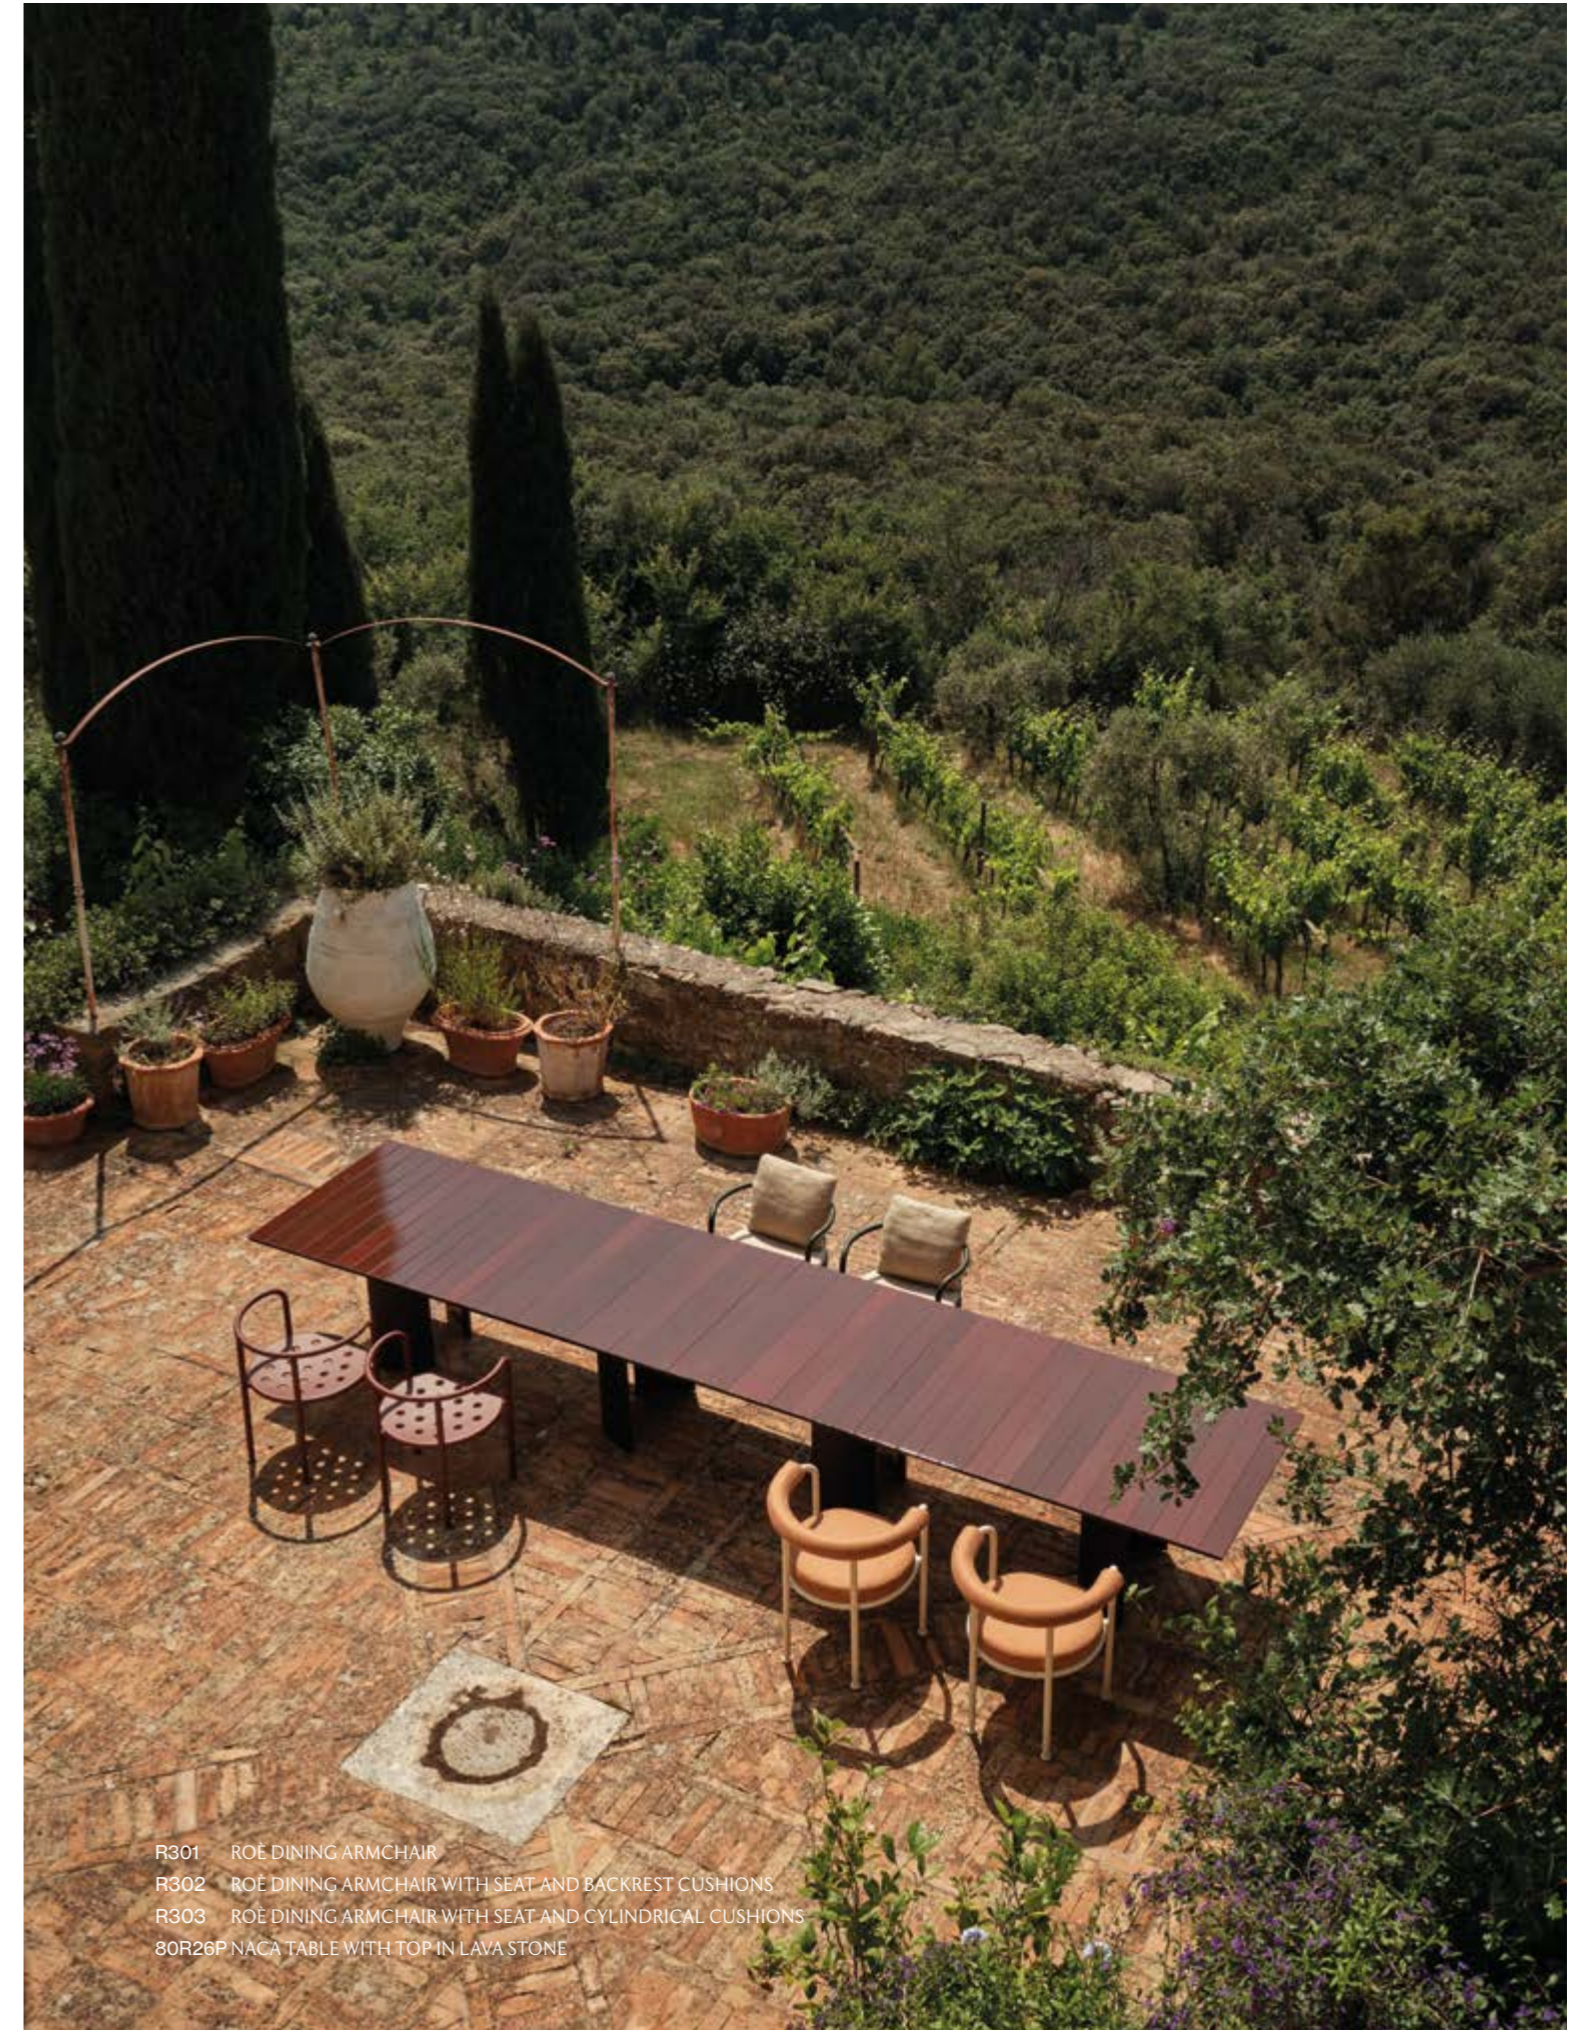

R301 ROÈ DINING ARMCHAIR
R302 ROÈ DINING ARMCHAIR WITH SEAT AND BACKREST CUSHIONS
R303 ROÈ DINING ARMCHAIR WITH SEAT AND CYLINDRICAL CUSHIONS
80R26P NACA TABLE WITH TOP IN LAVA STONE

80T16A NACA ROUND TABLE