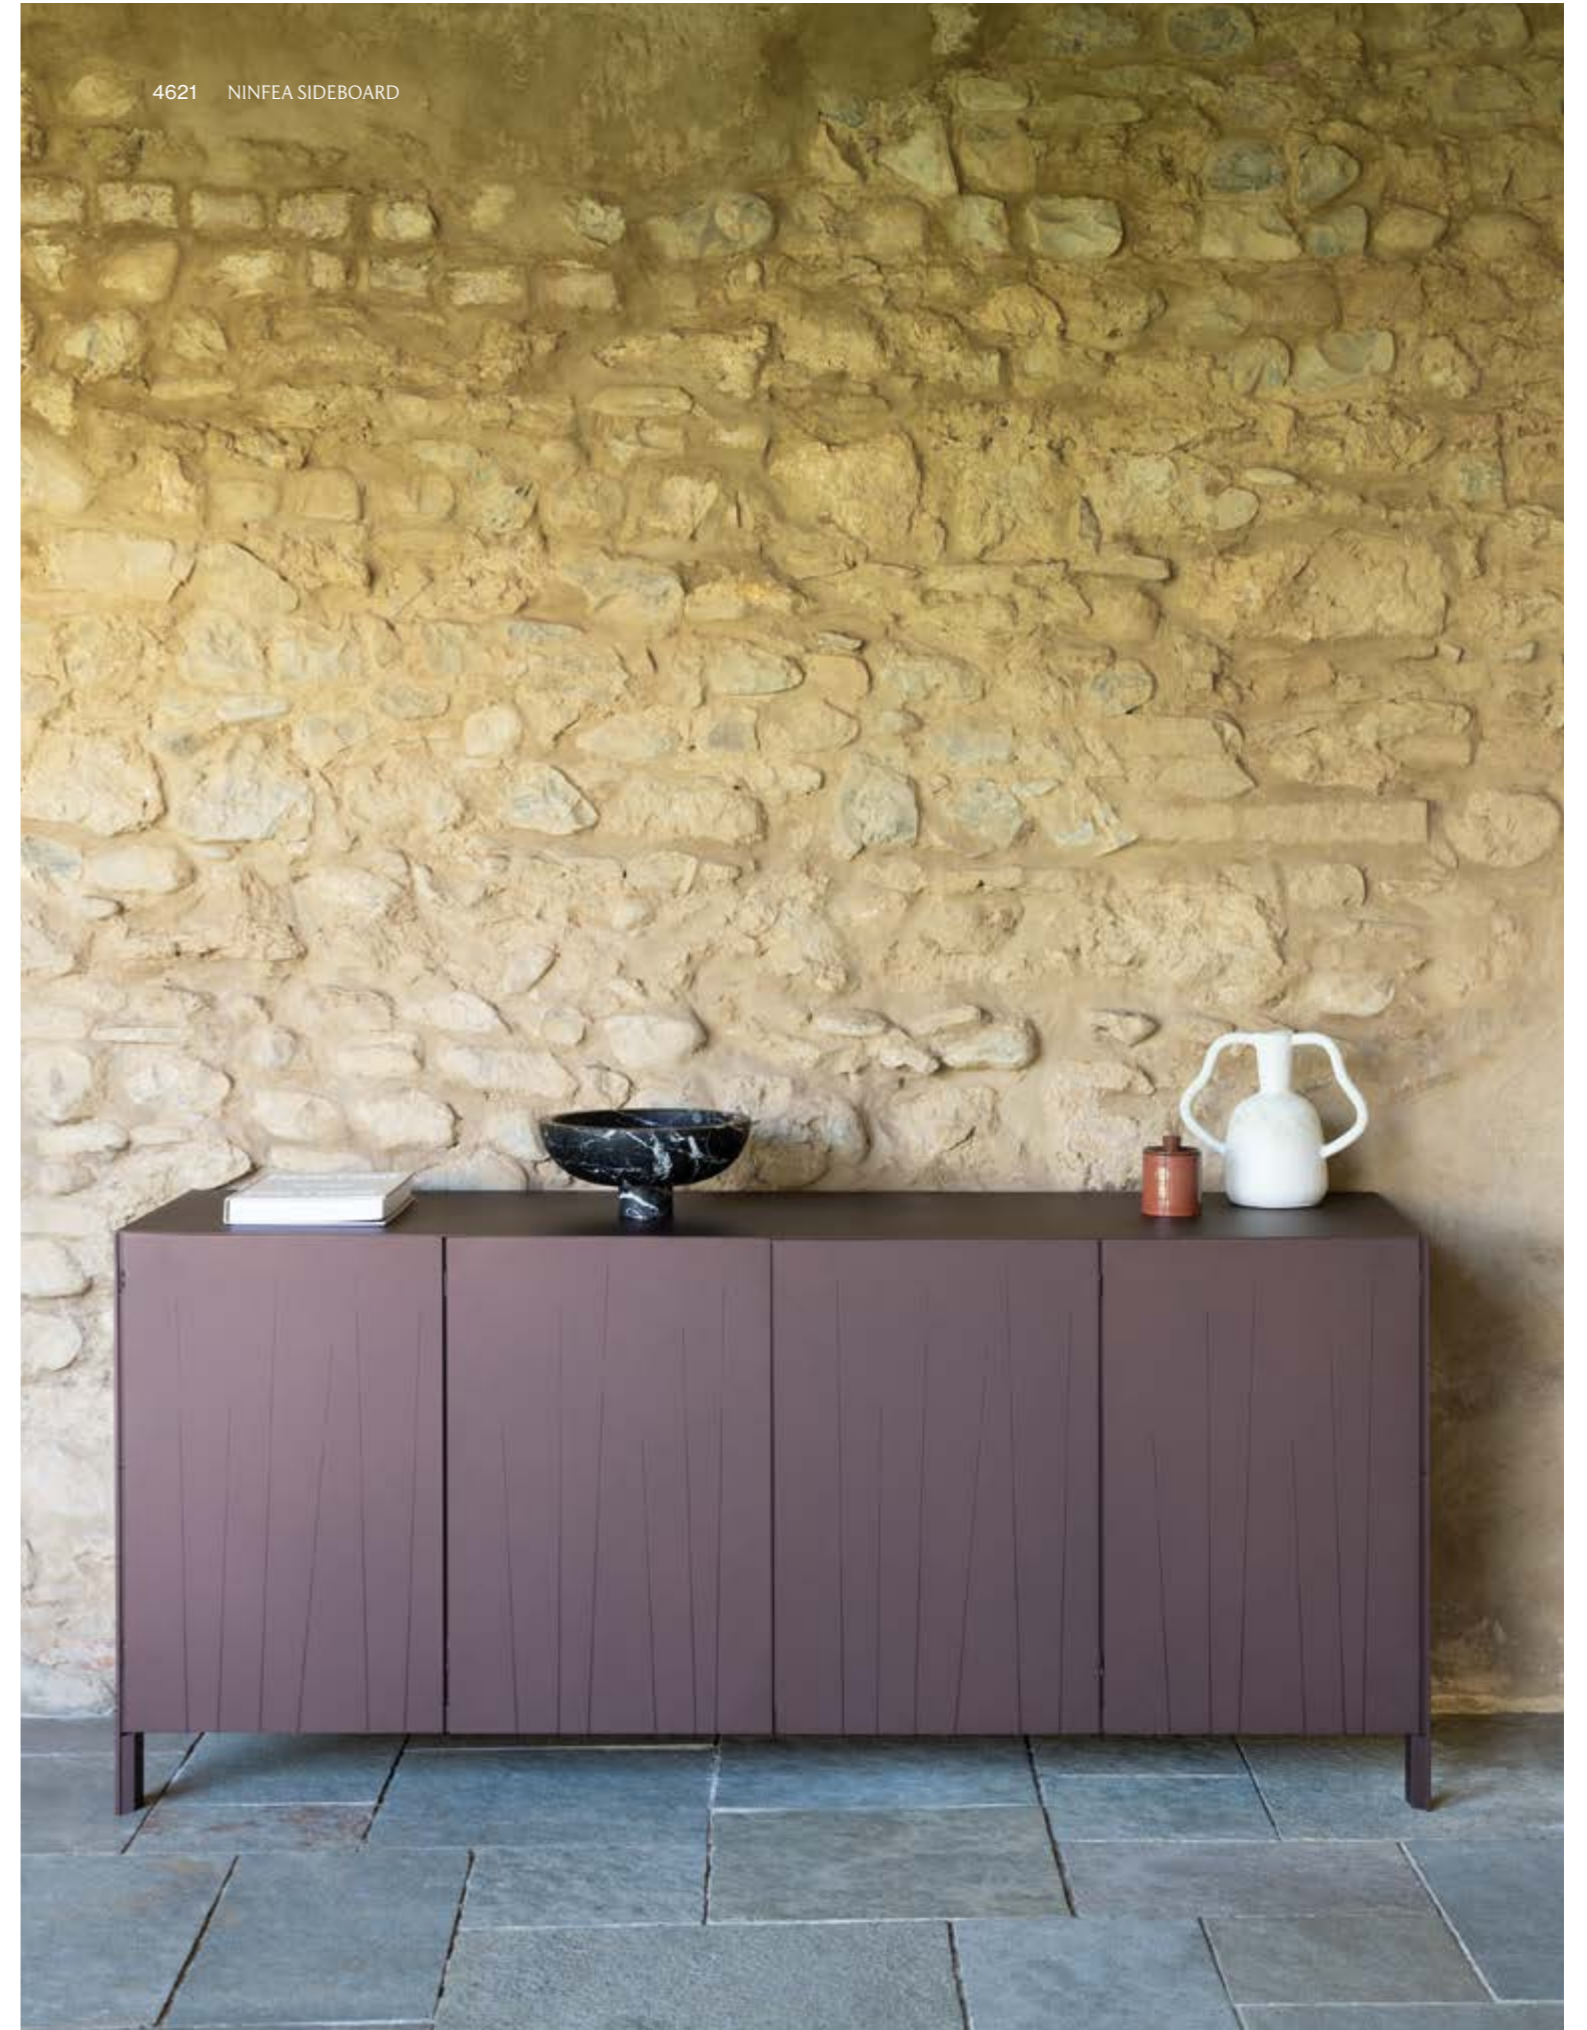

NINFEA

Design Alberto Lievore

4621 NINFEA SIDEBOARD