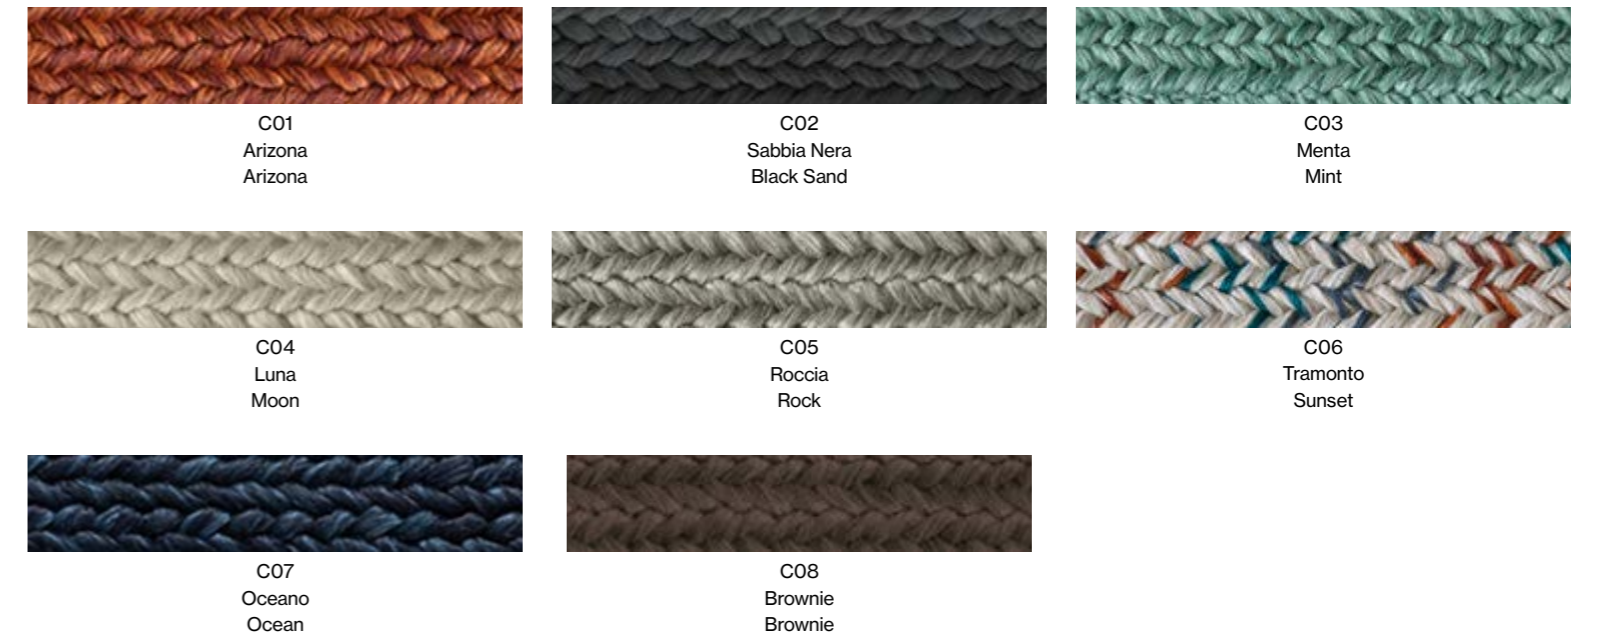

- 11 FABRIC NVSI SILK
- 12 FABRIC HCE CEREAL

MARE • SEA

- 1 ALUMINIUM 32 GREY BLUE
- 2 ROPE C07 OCEAN
- 3 LAVA STONE PL02 ABYSSAL
- 4 FELT FCL COLONIAL BLUE
- 5 BATYLINE BBR SLATE BLUE

- 6 FABRIC IRNE NEPTUNE
- 7 FABRIC SNA NAVY
- 8 FABRIC POOC OCTANIO
- 9 FABRIC DESP SAPPHIRE

Range Laminated

Liso Laminated **sunbrella**

LCEL
Cenere
Ash

LGFL
Grafite
Graphite

LSAL
Salvia
Sage

Solids Laminated **sunbrella**

SMIL
Minerale
Mineral

STAL
Tortora
Taupe

ATSV
Savana
Savannah

ATST
Tempesta
Storm

ATVO
Vulcano
Volcano

ATWM
Muschio Bianco
White Musk

BATYLINE

Range 1

Range 2

SIMILPELLE • LEATHERETTE

FELTRO • FELT

CORDE • ROPES

CORDE PIATTE • FLAT ROPES

© FAST Spa

Creative Direction
Francesco Meda e David Lopez Quincoces

Creative Consultant
Antonella Frezza

Graphic Design
Alessandro Maffioletti

Photography
Beppe Brancato, Salva Lopez, Alberto Strada, Mattia Toselli