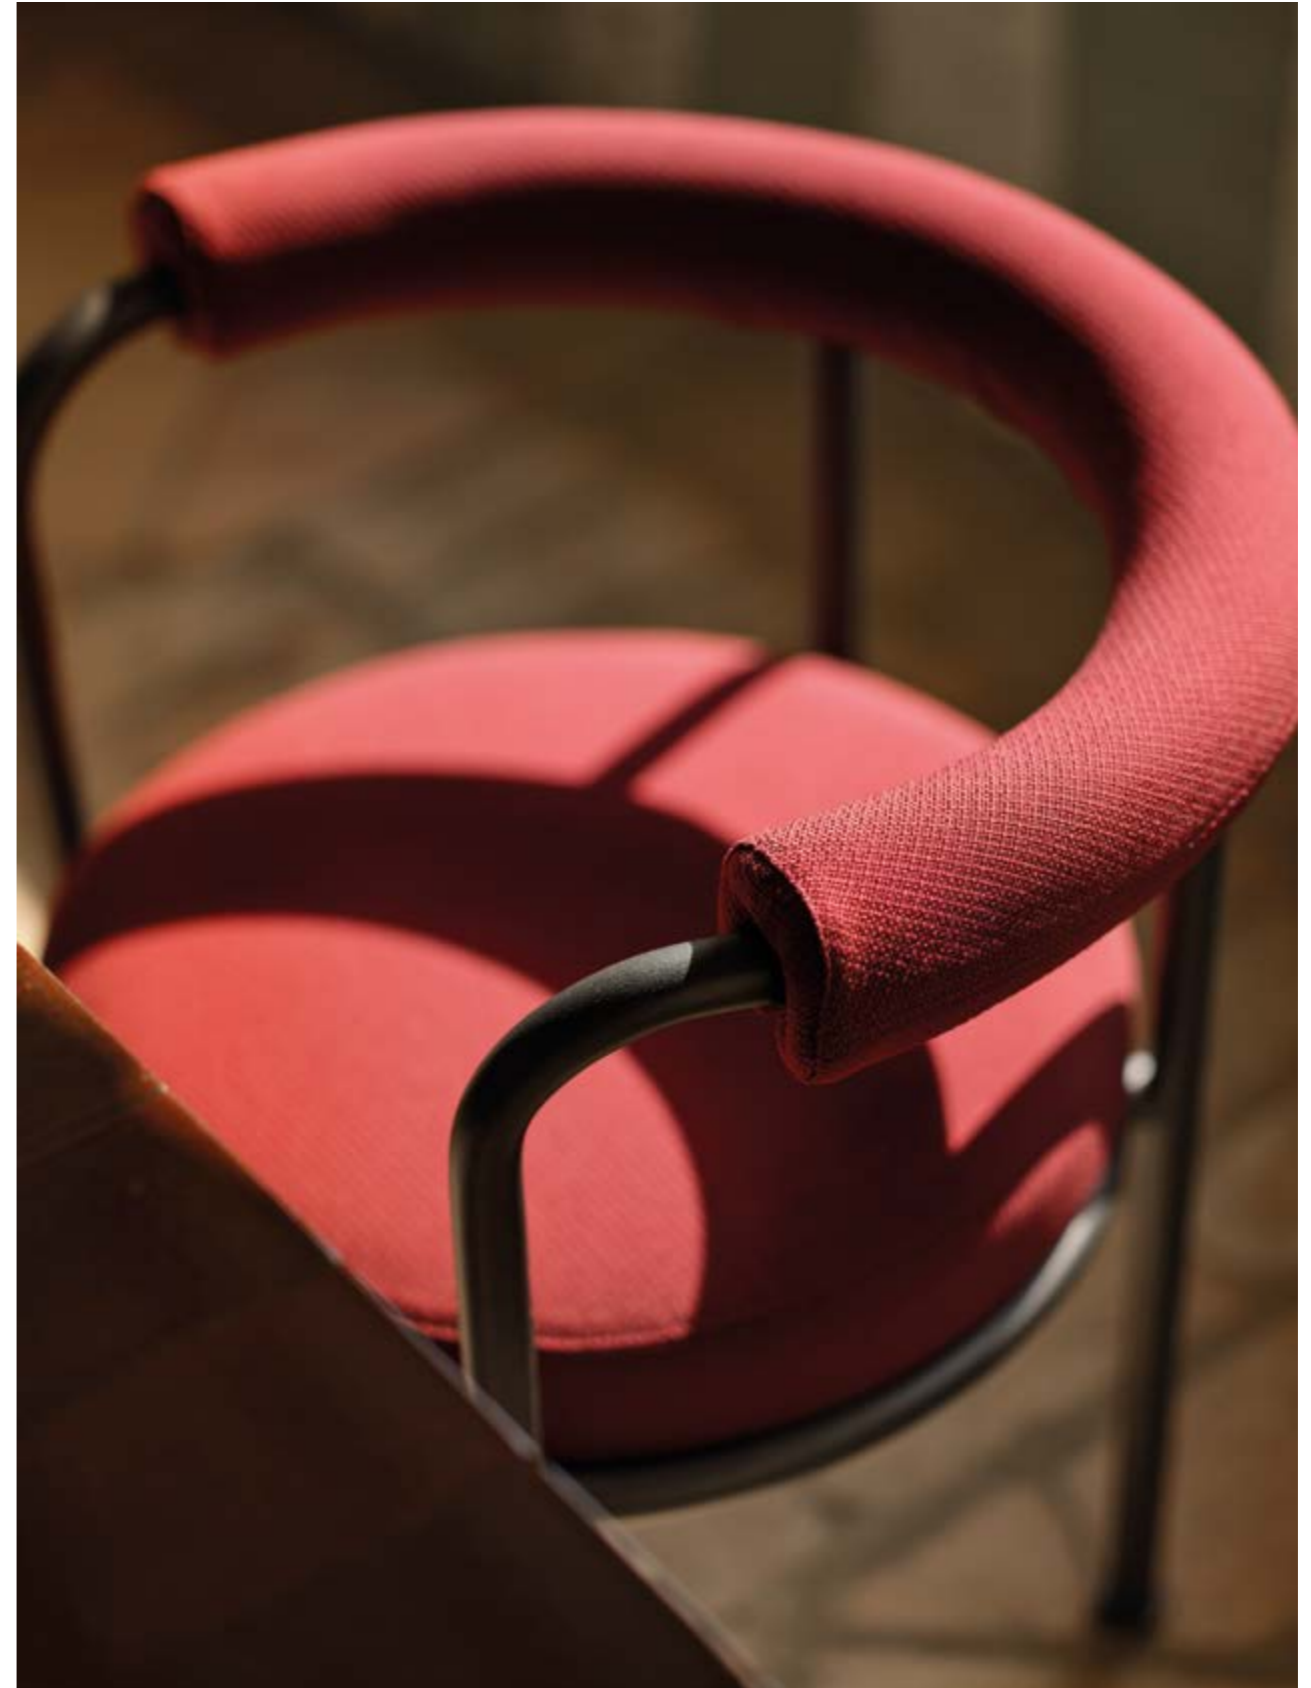

80R30L NACA TABLE WITH TOP IN TEAK

80R30P NACA TABLE WITH TOP IN LAVA STONE

ROÈ

Design Francesco Meda & David Lopez Quincoces

R301 ROÈ DINING ARMCHAIR

R301 ROÈ DINING ARMCHAIR

R301 ROÈ DINING ARMCHAIR
 R302 ROÈ DINING ARMCHAIR WITH SEAT AND BACKREST CUSHIONS
 R303 ROÈ DINING ARMCHAIR WITH SEAT AND CYLINDRICAL CUSHIONS