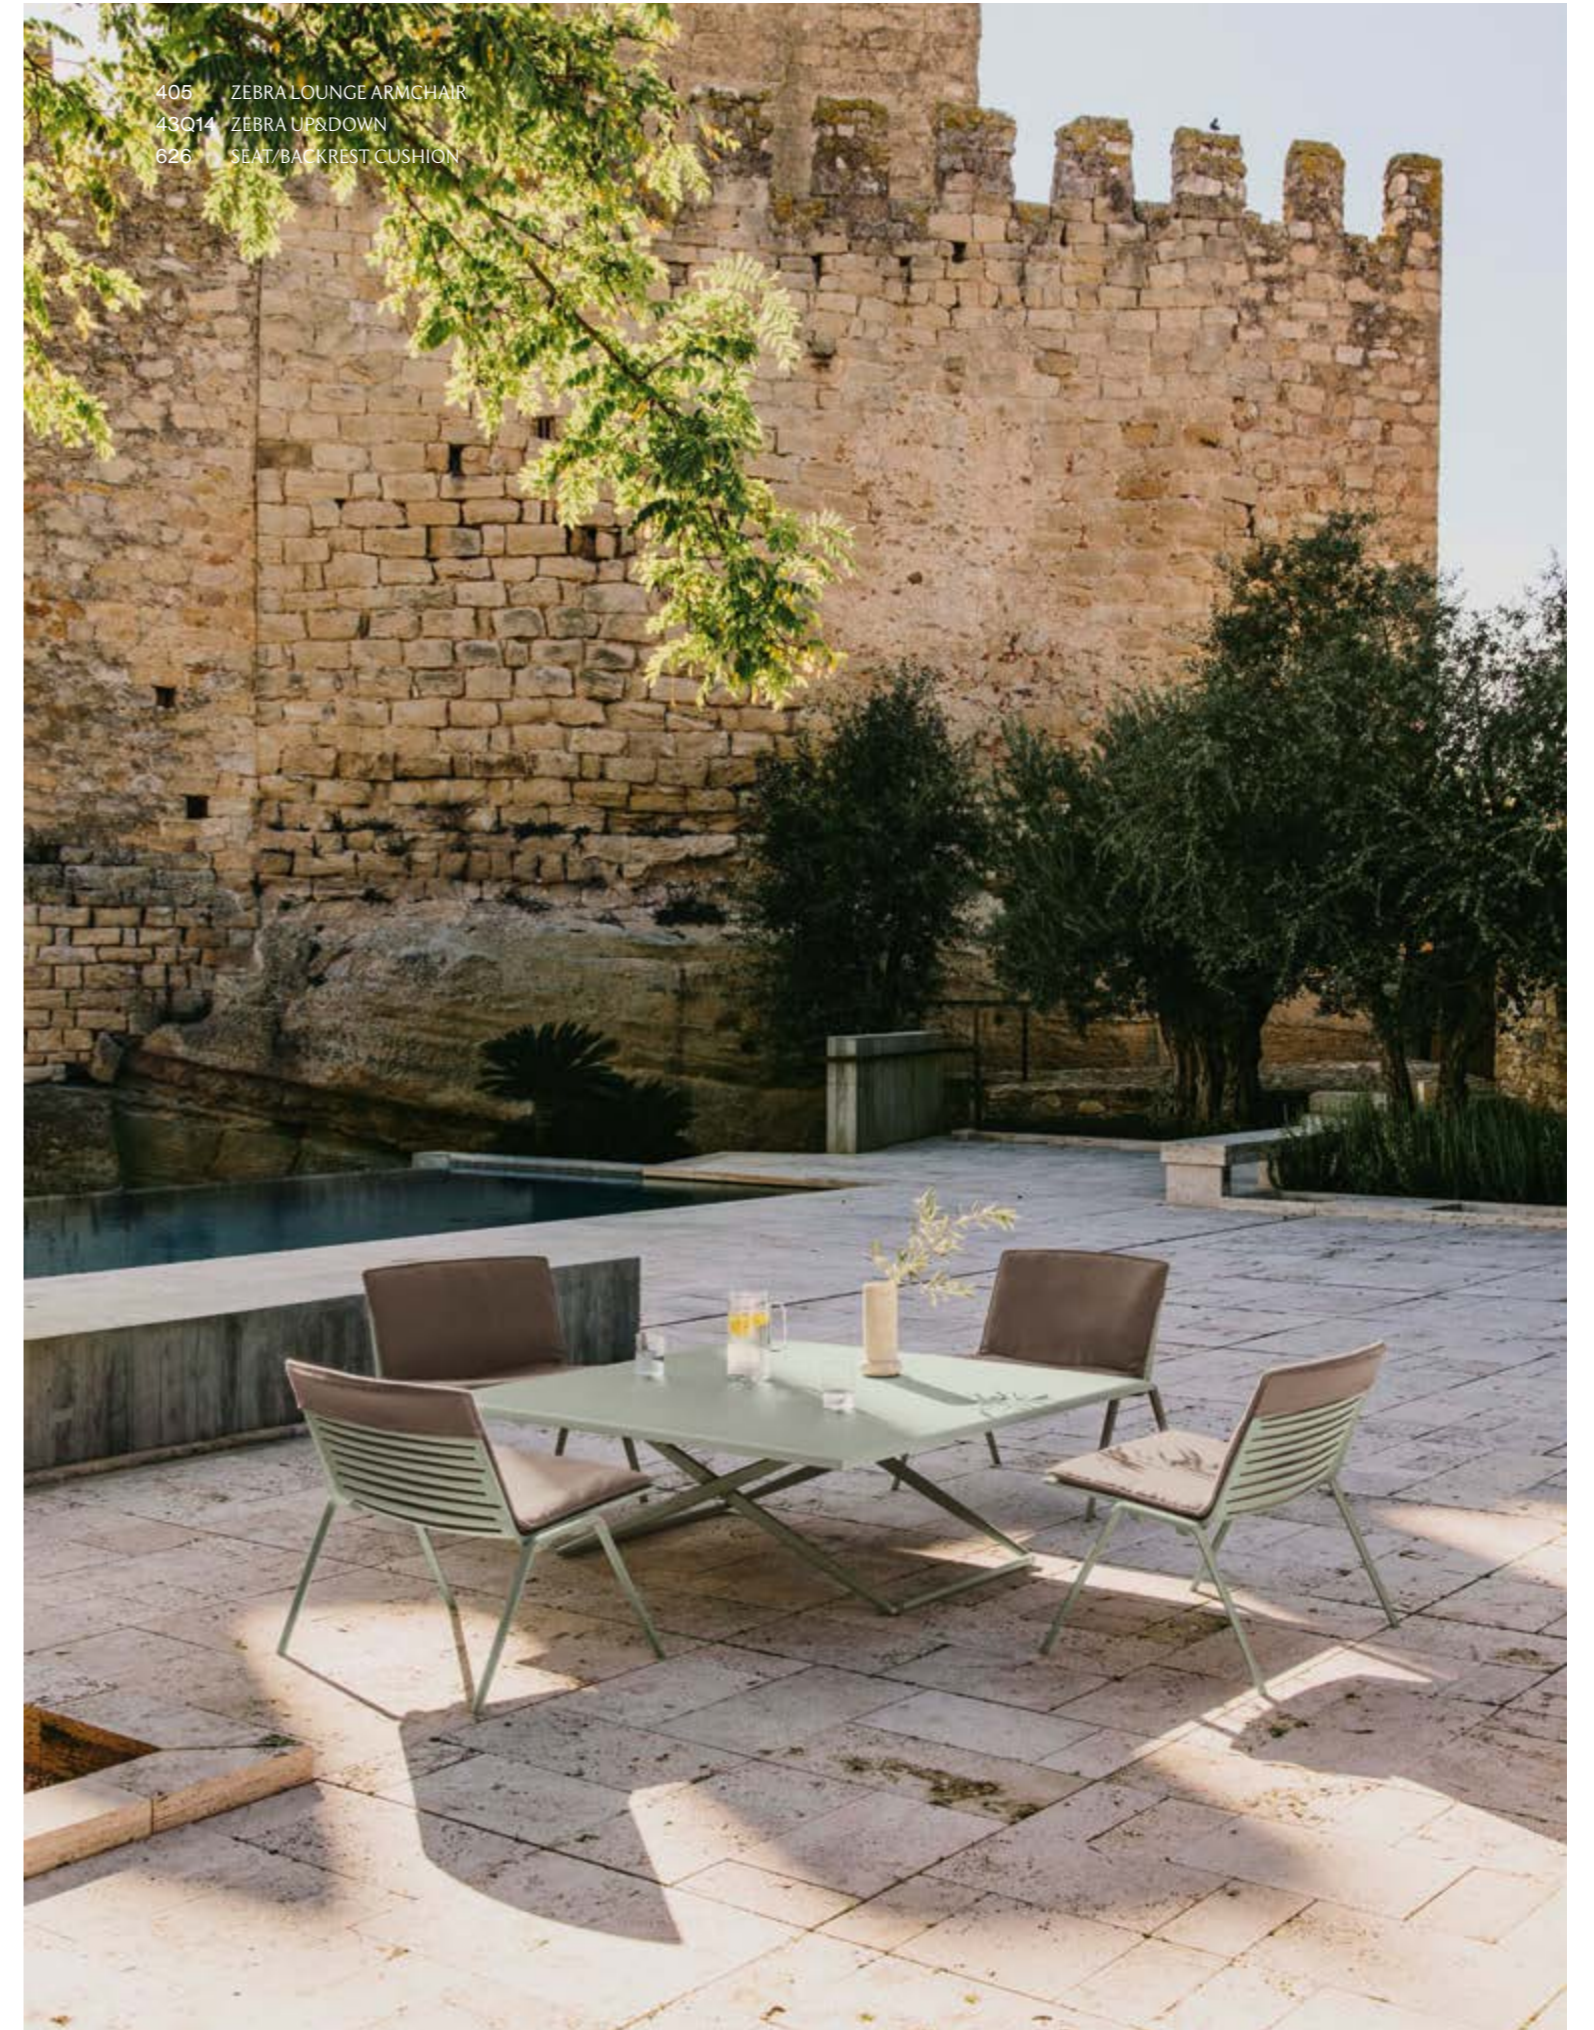

7624 RIA SOFT DAYBED

ZEBRA

Design Studio Lievore Altherr

405 ZEBRA LOUNGE ARMCHAIR

400 ZEBRA CHAIR
423 + P42T07 ZEBRA TABLE

400 ZEBRA CHAIR

405 ZEBRA LOUNGE ARMCHAIR
43Q14 ZEBRA UP&DOWN TABLE

405 ZEBRA LOUNGE ARMCHAIR
43Q14 ZEBRA UP&DOWN
626 SEAT/BACKREST CUSHION