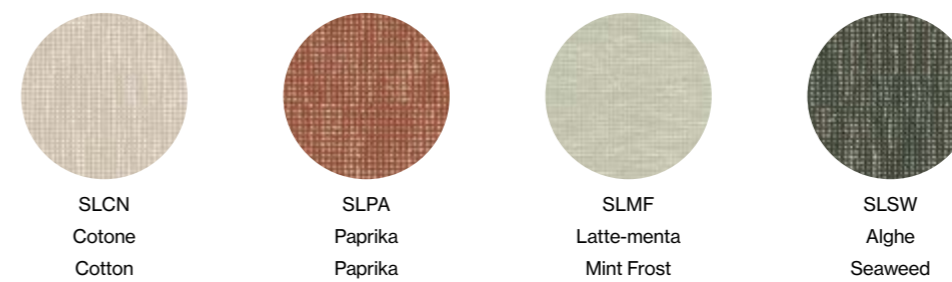

TESSUTI • FABRICS

Range 2

Heritage recycle

Positano **RaDa**

TESSUTI • FABRICS

Range 3

Lopi

Slow

Gaià **(agon)**

Mojito **marzottointeriors**

Cosmopolitan **marzottointeriors**