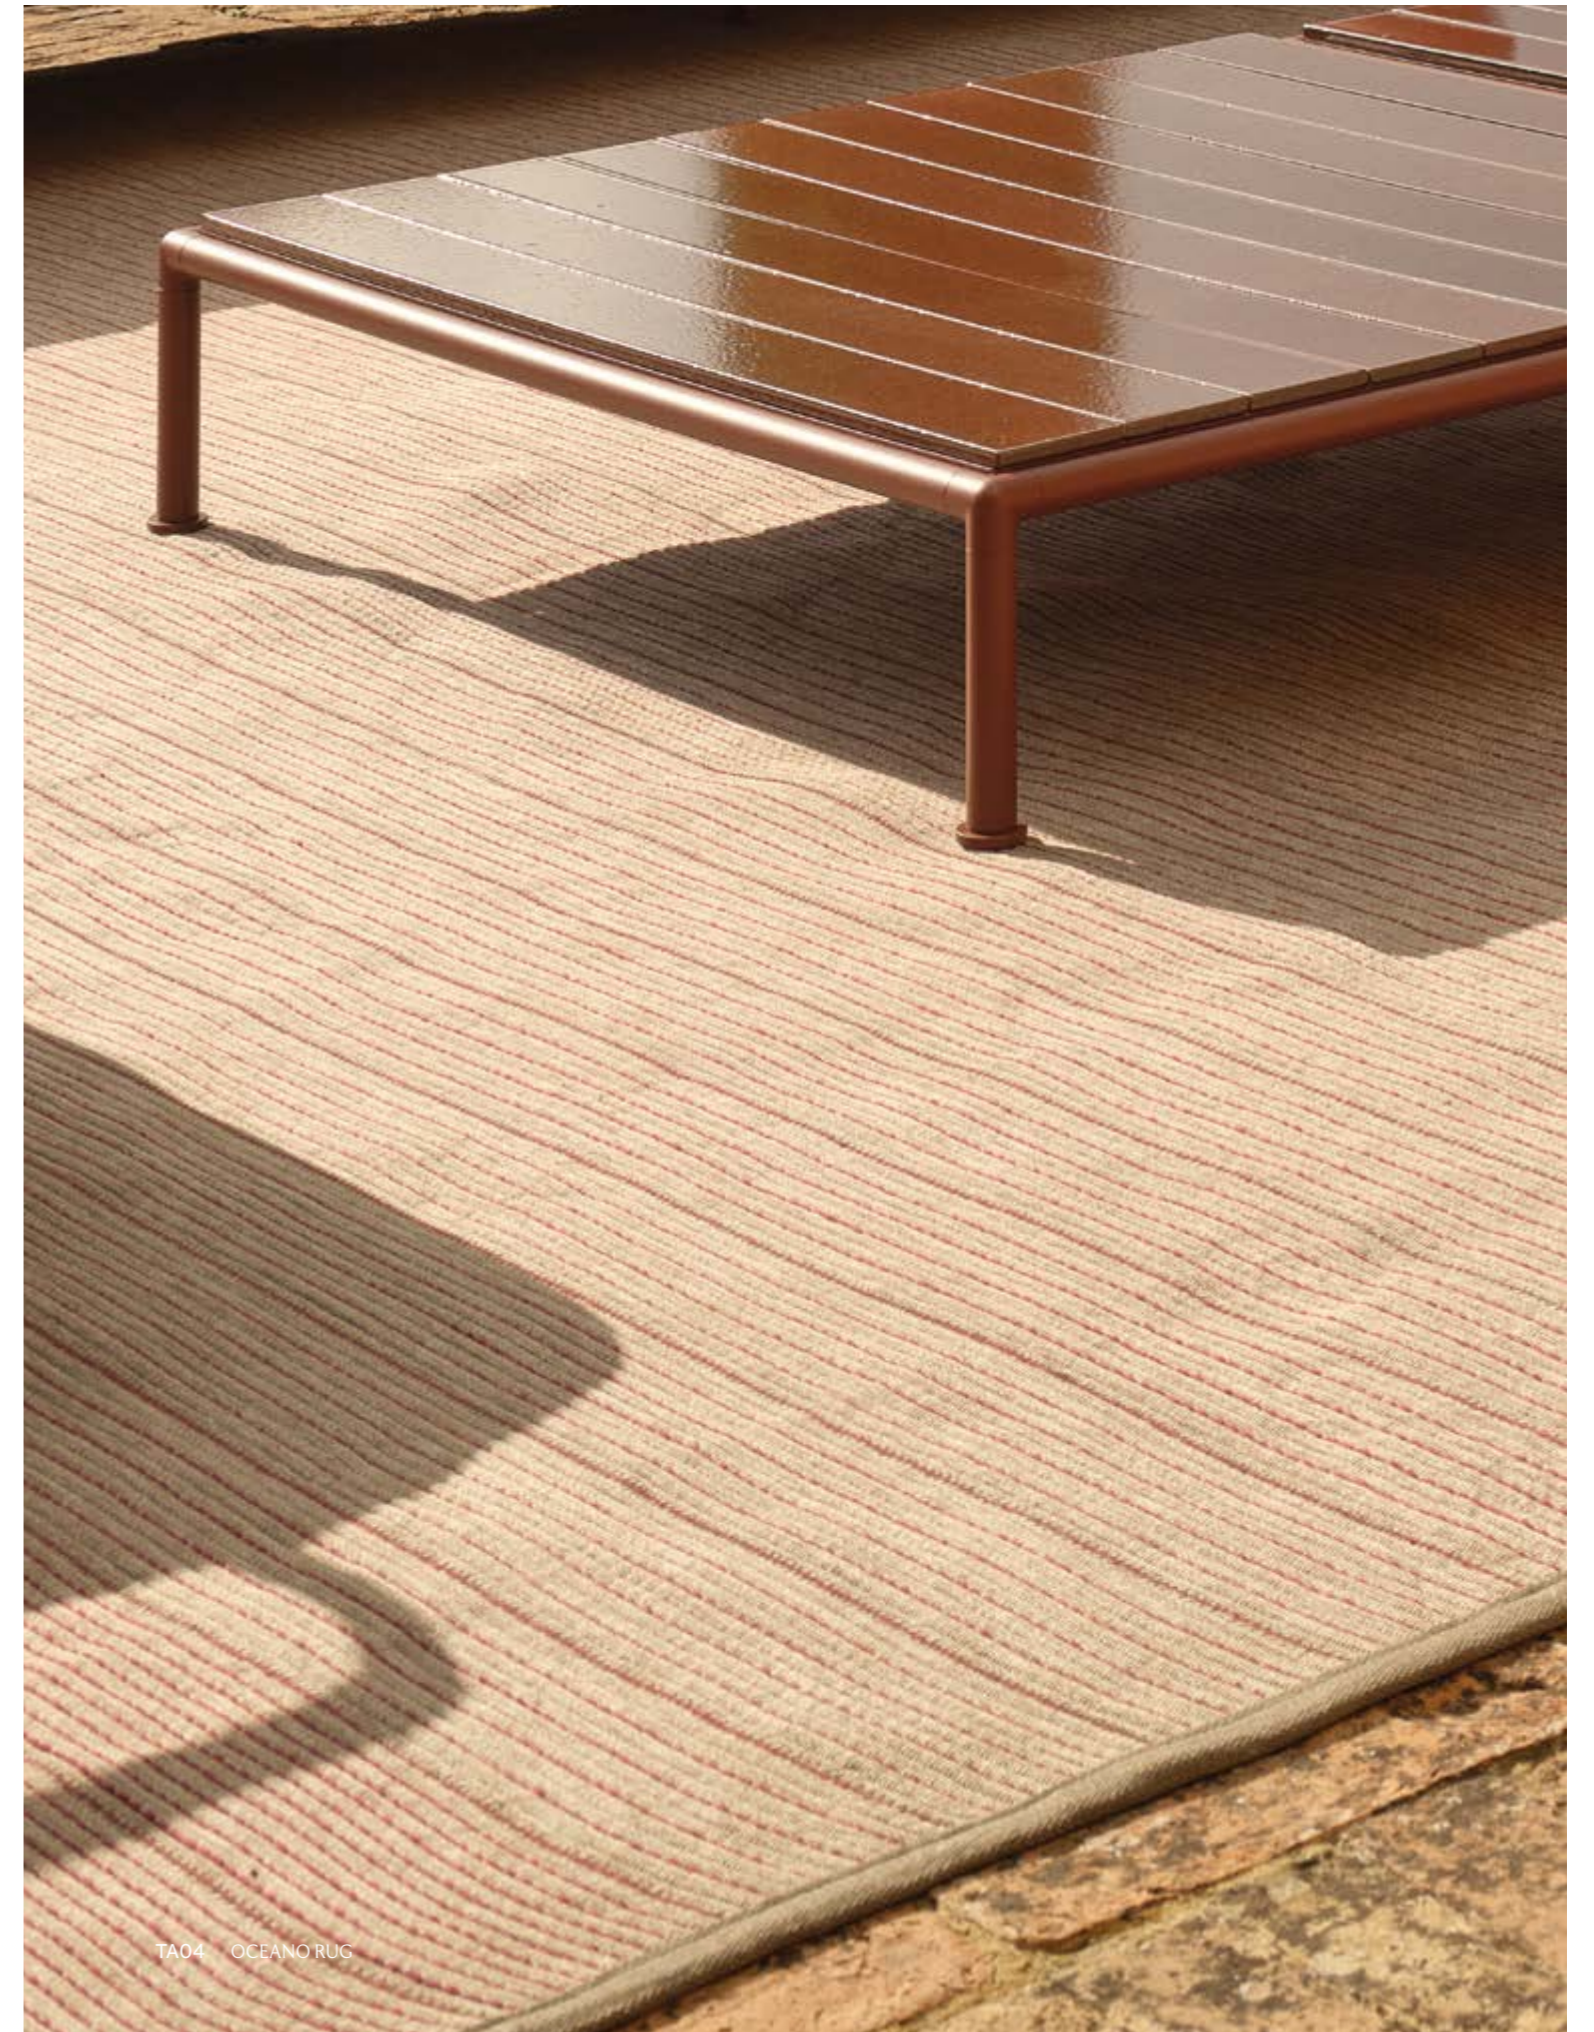

OCEANO

Design R&D Fast

TA04 - OCEANO RUG