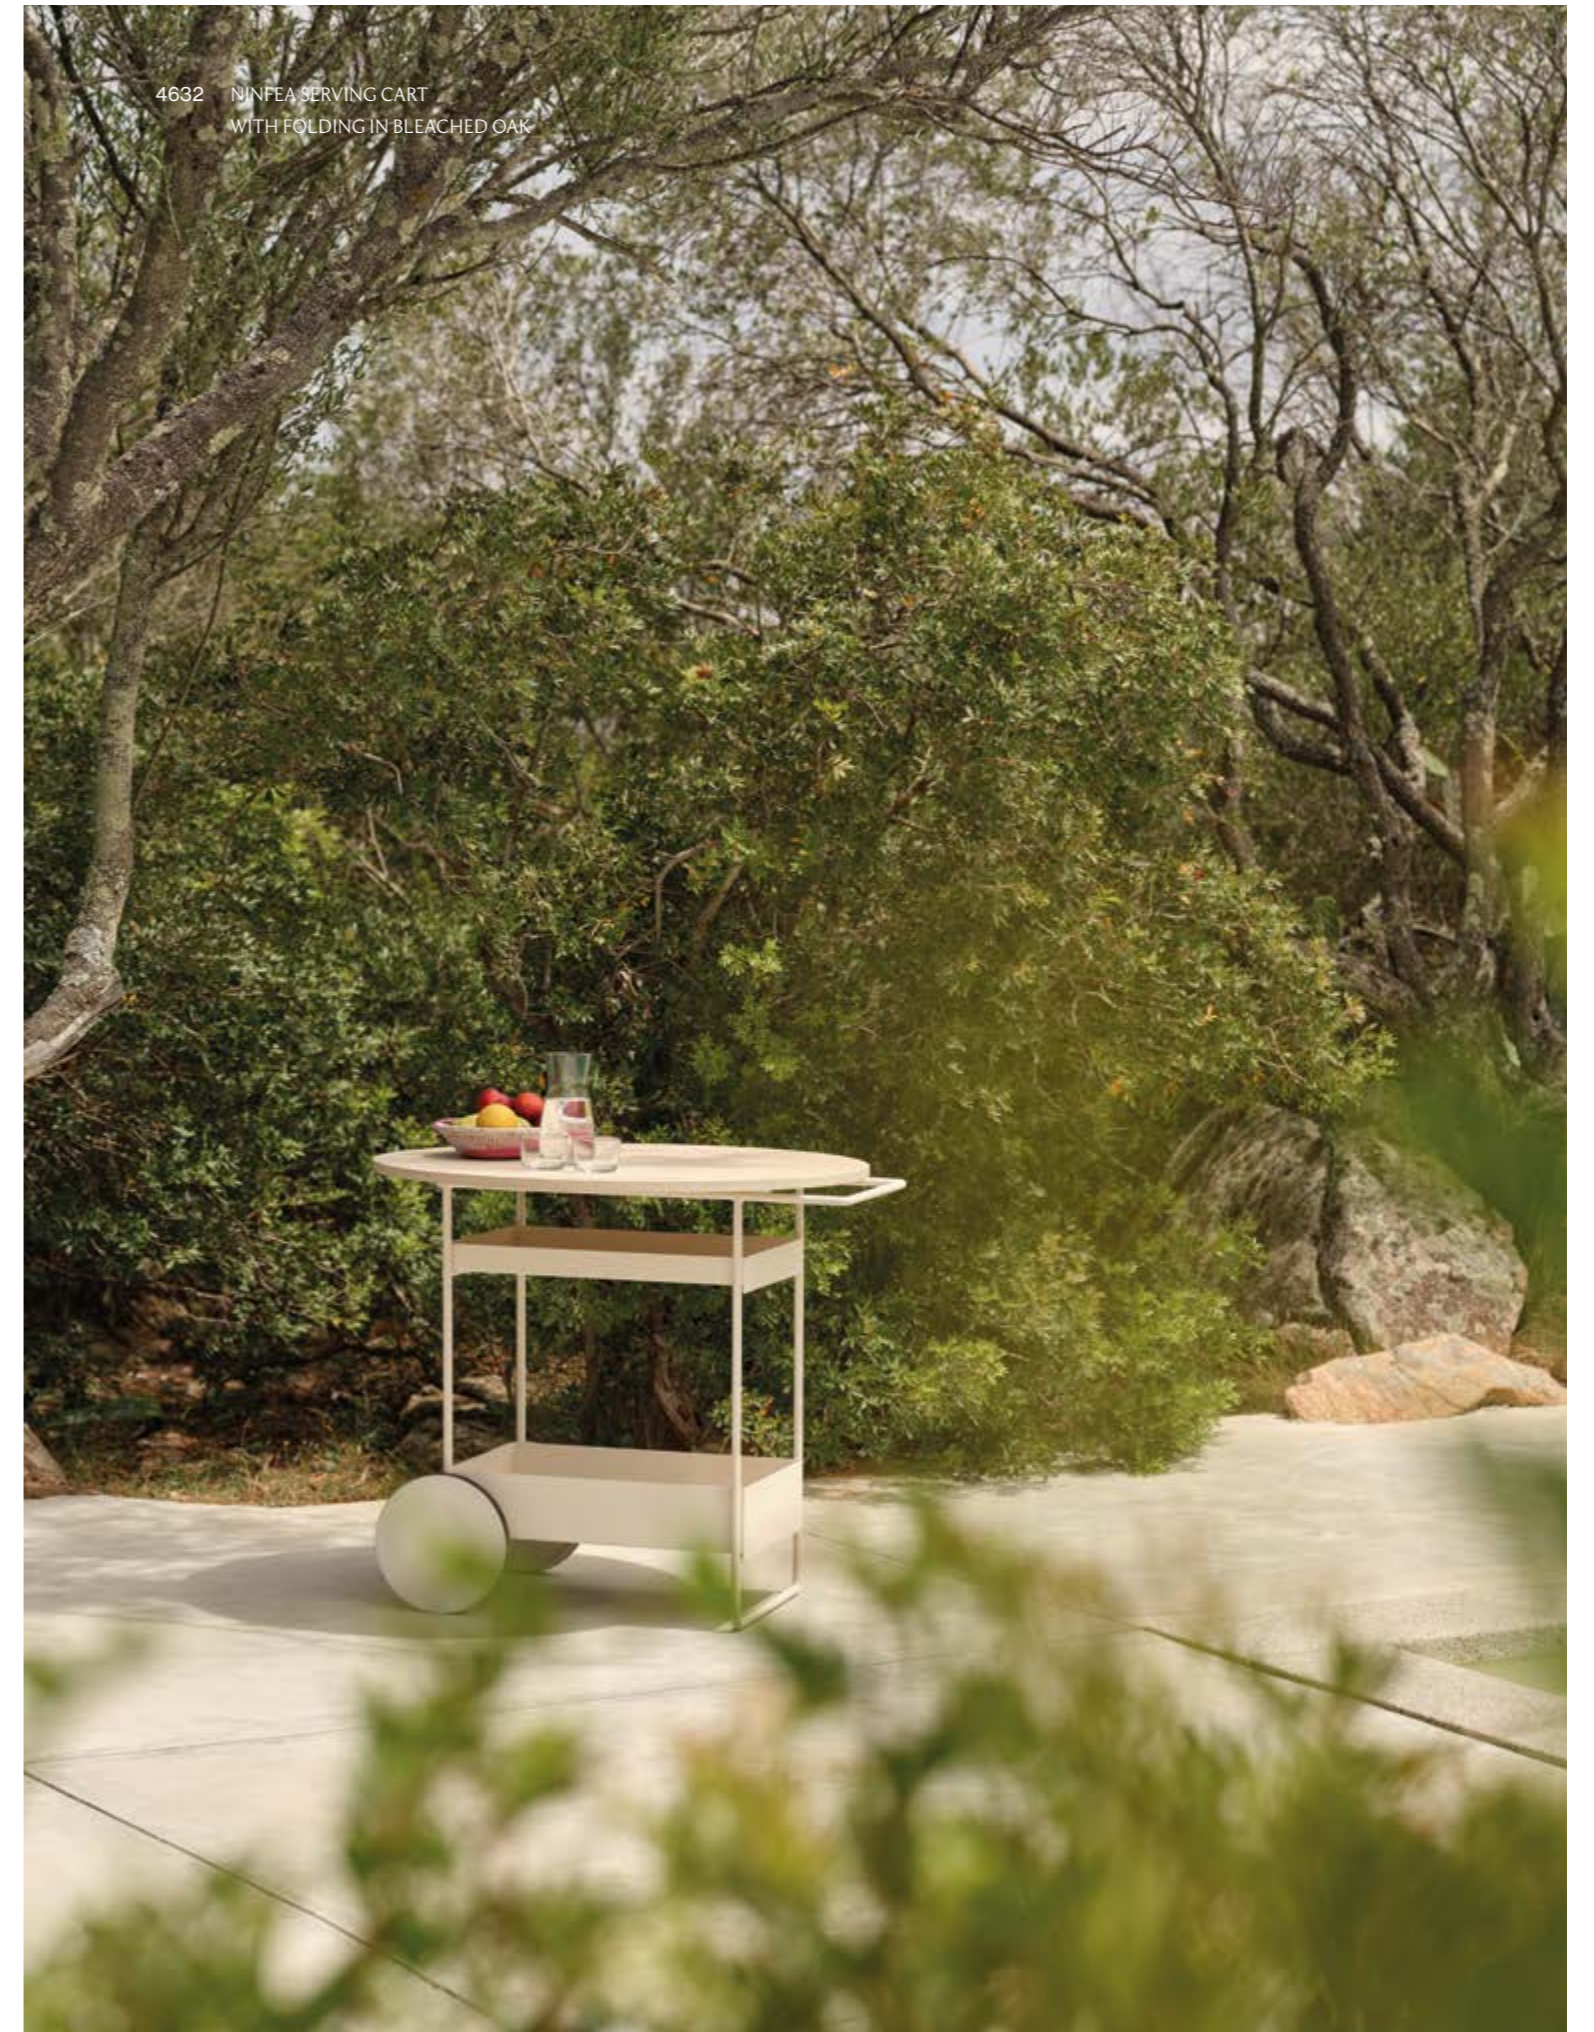

4632 NINFEA SERVING CART
WITH FOLDING IN BLEACHED OAK