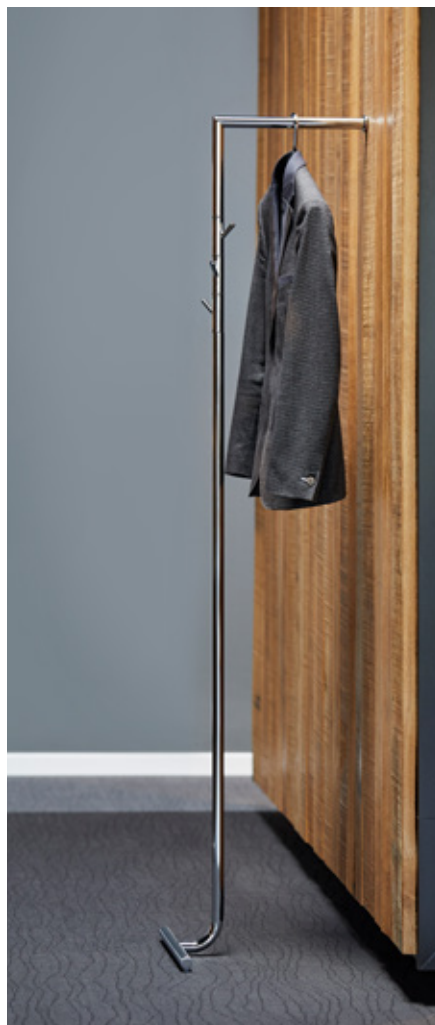

LUCCA

8114

Design Hauke Murken, Sven Hansen
Material Metall verchromt · metal chromium plated
Dimension H 175 cm · B 42 cm · T 43 cm
Colour verchromt · chromium plated
matt verchromt · chromium plated matt
schwarz matt · black matt
Keine Wandmontage · no wall fixation