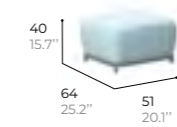

OTTOMAN
Pouf

ref. YAKI24

structure
Lacquered aluminium
Aluminium laqué

canva
Braided tube polyester
Tube tressé polyester