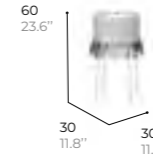

structure
Lacquered aluminium
Aluminium laqué

rope
PVC

SIDE TABLE

Bout de canapé

ref. FRIN30

structure
Lacquered aluminium
Aluminium laqué

rope
PVC

structure
Lacquered aluminium
Aluminium laqué