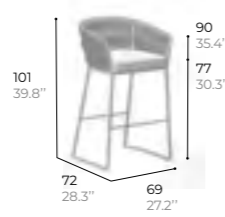

ref. BASK6S

structure
Lacquered aluminium
Aluminium laqué

braid
Braided polyester
Polyester tissé

BAR STOOL
Tabouret de bar

ref. BASK90

structure
Lacquered aluminium
Aluminium laqué

braid
Braided polyester
Polyester tissé