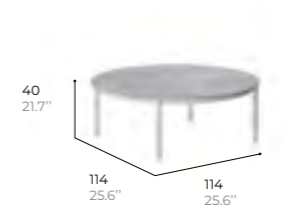

ref. OUTL27

structure
Lacquered aluminium
Aluminium laqué

tabletop
Ceramic
Céramique

COFFEE TABLE
Table basse

ref. OUTL29

structure
Lacquered aluminium
Aluminium laqué

tabletop
Ceramic
Céramique

structure
Lacquered aluminium
Aluminium laqué