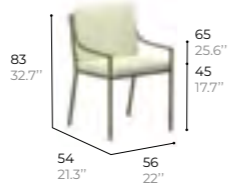

DINING ARMCHAIR
Fauteuil repas

ref. OXFO4

structure
Lacquered aluminium
Aluminium laqué