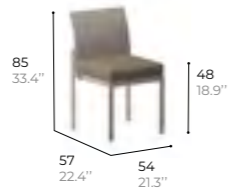

structure
Lacquered aluminium
Aluminium laqué

canva
Woven polyester
Polyester tissé

DINING CHAIR
Chaise repas

ref. KOMF5

structure
Lacquered aluminium
Aluminium laqué

canva
Woven polyester
Polyester tissé

SUNLOUNGER
Chaise longue