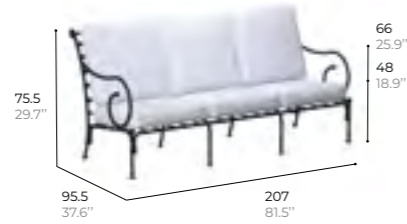

structure
Lacquered aluminium
Aluminium laqué

MAT MOKA
AL02

3-SEATER SOFA
Canapé 3 places

ref. KROS21

structure
Forged aluminium
Aluminium forge

2-SEATER SOFA
Canapé 2 places

ref. KROS22

structure
Forged aluminium
Aluminium forge