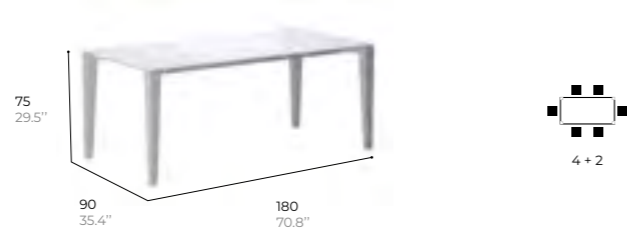

RECTANGULAR DINING TABLE
Table repas rectangulaire

ref. KON11

structure
Lacquered aluminium
Aluminium laqué

tabletop
Ceramic
Céramique
Tempered glass
Verre trempé

RECTANGULAR DINING TABLE
Table repas rectangulaire

ref. KON12

structure
Lacquered aluminium
Aluminium laqué

tabletop
Ceramic
Céramique
Tempered glass
Verre trempé