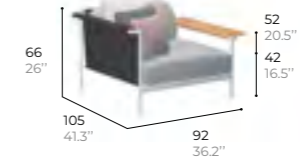

MODULAR LOUNGE CHAIR RIGHT ARMREST

Fauteuil salon avec accoudoir gauche

ref. OUTL104

structure
Lacquered aluminium
Aluminium laqué

canva
PVC / PES
PVC / PES