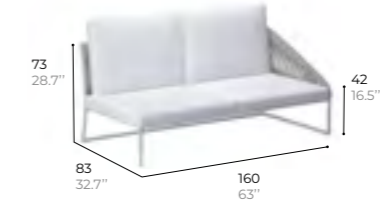

LEFT ARM 2-SEATER MODULE
Module canapé 2 places accoudoir gauche

ref. BASK103

structure
Lacquered aluminium
Aluminium laqué

braid
Braided polyester
Polyester tissé