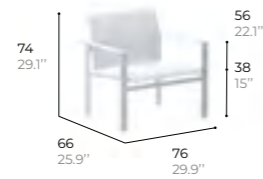

LOUNGE CHAIR
Fauteuil salon

ref. KWAD23S

structure
Lacquered aluminium
Aluminium laqué

canva
Woven polyester
Polyester tissé