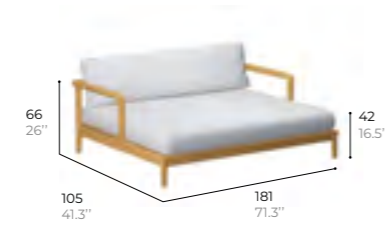

SUNBED
Sunbed

ref. NABA30

structure
Teak
Teck