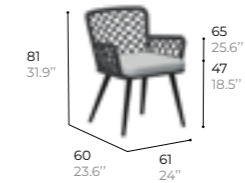

BRAIDED DINING ARMCHAIR
Fauteuil repas tressé

ref. RIRA4

structure
Aluminium Braided tube polyester
Aluminium Tube tressé polyester