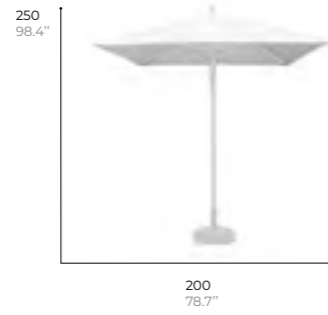

structure
Granit
Granite

NOIR

UMBRELLA 200 x 200 cm
Parasol 200 x 200 cm

ref. UMB200

structure
Glass fiber
Fibre de verre

UMBRELLA BASE 40 x 40 cm
Base de parasol 40 x 40 cm

ref. UMB200BASE

structure
White concrete
Béton blanc