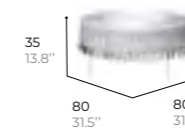

COFFEE TABLE

Table basse

ref. FRIN29

structure
Lacquered aluminium
Aluminium laqué

rope
PVC