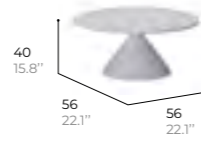

COFFEE TABLE
Table basse

ref. HIPS26

structure
Lacquered aluminium
Aluminium laqué
tabletop
Lacquered aluminium
Aluminium laqué