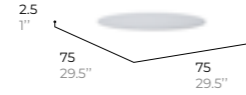

LAZY SUSAN

Plateau de table rotatif

ref. FRIN3LS

structure
Tempered glass
Verre trempé