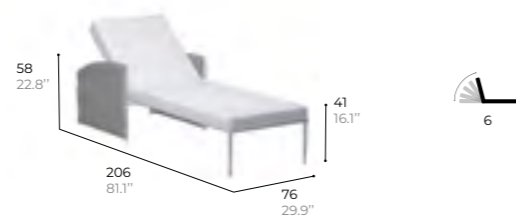

ADJUSTABLE RECLINER & OTTOMAN
Fauteuil inclinable & Ottoman

ref. BASK345

structure
Lacquered aluminium
Aluminium laqué

braid
Braided polyester
Polyester tissé