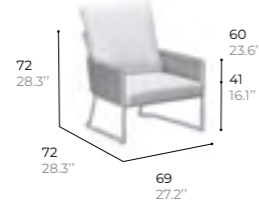

structure
Lacquered aluminium
Aluminium laqué

braid
Braided polyester
Polyester tissé

LOUNGE CHAIR
Fauteuil salon

ref. BASK23

structure
Lacquered aluminium
Aluminium laqué

braid
Braided polyester
Polyester tissé