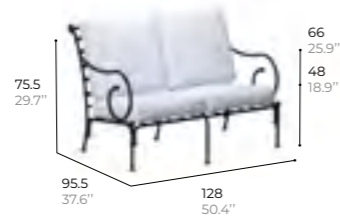

structure
Lacquered aluminium
Aluminium laqué

MAT MOKA
AL02

3-SEATER SOFA
Canapé 3 places

ref. KROS21

structure
Forged aluminium
Aluminium forge

2-SEATER SOFA
Canapé 2 places

ref. KROS22

structure
Forged aluminium
Aluminium forge