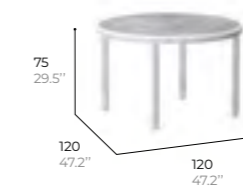

3-SEATER SOFA
Canapé 3 places

ref. **BIGROLL21**

structure
Lacquered aluminium
Aluminium laqué

fabric
3D polyester
Polyester 3D

2-SEATER SOFA
Canapé 2 places

ref. **BIGROLL22**

structure
Lacquered aluminium
Aluminium laqué

fabric
3D polyester
Polyester 3D

LOUNGE CHAIR
Fauteuil salon

ref. **BIGROLL23**

structure
Lacquered aluminium
Aluminium laqué

fabric
3D polyester
Polyester 3D

DINING CHAIR
Chaise repas

ref. **BIGROLL4**

structure
Lacquered aluminium
Aluminium laqué

fabric
3D polyester
Polyester 3D

structure
Lacquered aluminium
Aluminium laqué

fabric
3D polyester
Polyester 3D

MAT BLANC
AL04

LIGHT GREY
VI32

SALMON
VI35

DINING TABLE
Table repas

ref. **BIGROLL3**

structure
Lacquered aluminium
Aluminium laqué

tabletop
Ceramic
Céramique

Tempered glass
Verre trempé

COFFEE TABLE
Table basse

ref. **BIGROLL26**

structure
Lacquered aluminium
Aluminium laqué

tabletop
Ceramic
Céramique

Tempered glass
Verre trempé

structure
Lacquered aluminium
Aluminium laqué

tabletop
Tempered glass
Verre trempé

Ceramic
Céramique

MAT BLANC
AL04

BLANC
SU01

GRIS
CE08