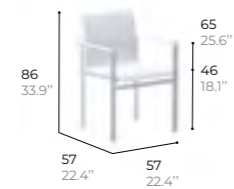

canva
Woven polyester
Polyester tissé

DINING ARMCHAIR x2
Fauteuil repas x2

ref. KWAD4S

structure
Lacquered aluminium
Aluminium laqué

canva
Woven polyester
Polyester tissé

DINING CHAIR x2
Chaise repas x2

ref. KWAD5S