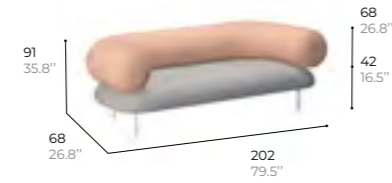

fabric
3D polyester
Polyester 3D

2-SEATER SOFA
Canapé 2 places

ref. **BIGROLL22**

structure
Lacquered aluminium
Aluminium laqué

fabric
3D polyester
Polyester 3D

LOUNGE CHAIR
Fauteuil salon

ref. **BIGROLL23**