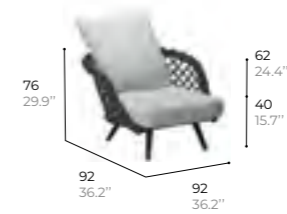

BRAIDED LOUNGE CHAIR
Fauteuil salon tressé

ref. RIRA32

structure
Aluminium Braided tube polyester
Aluminium Tube tressé polyester