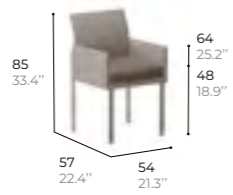

DINING ARMCHAIR
Fauteuil repas

ref. KOMF4

structure
Lacquered aluminium
Aluminium laqué

canva
Woven polyester
Polyester tissé