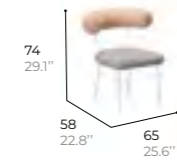

structure
Lacquered aluminium
Aluminium laqué

fabric
3D polyester
Polyester 3D

DINING CHAIR
Chaise repas

ref. **BIGROLL4**

structure
Lacquered aluminium
Aluminium laqué

fabric
3D polyester
Polyester 3D

structure
Lacquered aluminium
Aluminium laqué