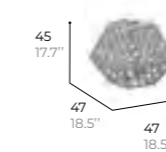

SOLAR TABLE LAMP
Lampe à suspendre solaire

ref. YAKIL5

structure
Lacquered aluminium
Aluminium laqué

canva
Braided tube polyester
Tube tressé polyester