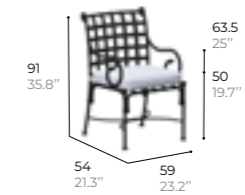

DINING ARMCHAIR
Fauteuil repas

ref. KROS4

structure
Forged aluminium
Aluminium forge