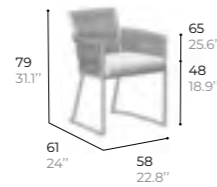

NATTE GREY
ME21

PREMIUM FABRICS
SIFAS

PREMIUM FABRICS
SUNBRELLA

DINING ARMCHAIR
Fauteuil repas

ref. BASK4

structure
Lacquered aluminium
Aluminium laqué

braid
Braided polyester
Polyester tissé

STACKABLE DINING ARMCHAIR
Fauteuil repas empilable