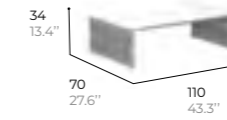

PREMIUM FABRICS
SUNBRELLA

COFFEE TABLE
Table basse

ref. BASK26

structure
Lacquered aluminium
Aluminium laqué

braid
Braided polyester
Polyester tissé

tabletop
Ceramic
Céramique

SIDE TABLE
Bout de canapé

ref. BASK27