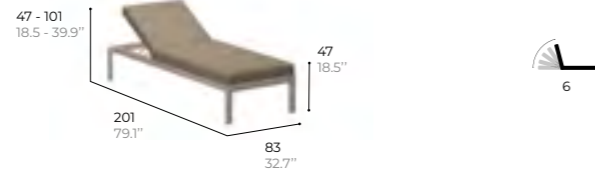

SUNLOUNGER
Chaise longue

ref. KOMF25

structure
Lacquered aluminium
Aluminium laqué

canva
Woven polyester
Polyester tissé