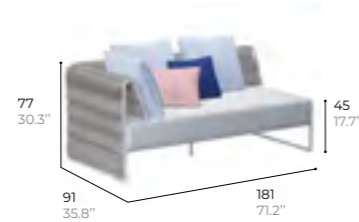

LEFT ARM 2-SEATER SOFA MODULE
Module canapé 2 places accoudoir gauche

ref. KALI21L

structure
Lacquered aluminium
Aluminium laqué

braid
Braided polyester
Polyester tressé

RIGHT ARM 2-SEATER SOFA MODULE
Module canapé 2 places accoudoir droite

ref. KALI21R

structure
Lacquered aluminium
Aluminium laqué

braid
Braided polyester
Polyester tressé