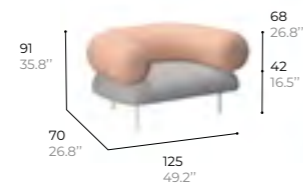

LOUNGE CHAIR
Fauteuil salon

ref. **BIGROLL23**

structure
Lacquered aluminium
Aluminium laqué

fabric
3D polyester
Polyester 3D