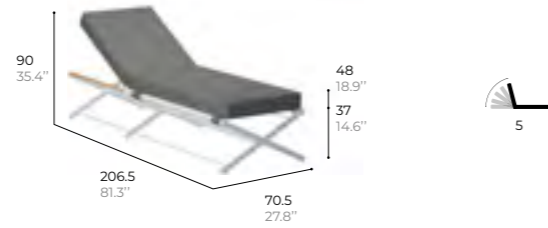

SUNLOUNGER
Chaise longue

ref. OSKA25N

structure
Lacquered aluminium
Aluminium laqué

canva
Woven polyester
Polyester tissé

FOLDING DIRECTOR'S CHAIR
Fauteuil pliant

ref. OSKA6

structure
Lacquered aluminium
Aluminium laqué

canva
Woven polyester
Polyester tissé

FOLDING OTTOMAN
Tabouret pliant

ref. OSKA24N

structure
Lacquered aluminium
Aluminium laqué

canva
Woven polyester
Polyester tissé

BAR STOOL
Chaise haute

ref. OSKA90

structure
Lacquered aluminium
Aluminium laqué

tabletop
Tempered glass
Verre trempé