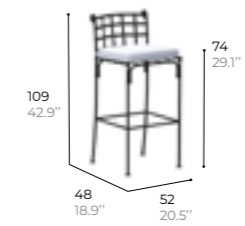

ref. KROS4

structure
Forged aluminium
Aluminium forge

DINING SIDECHAIR
Chaise repas

ref. KROS5

structure
Forged aluminium
Aluminium forge

BAR STOOL
Tabouret de bar

ref. KROS9

structure
Forged aluminium
Aluminium forge