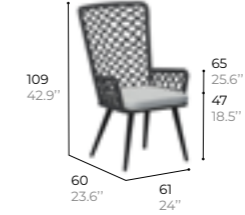

BRAIDED DINING ARMCHAIR HIGH-BACK
Fauteuil repas tressé dossier haut

ref. RIRA4HB

structure
Aluminium
Aluminium