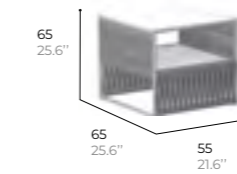

structure
Lacquered aluminium
Aluminium laqué

SIDE TABLE
Bout de canapé

ref. BASK29

structure
Lacquered aluminium
Aluminium laqué

braid
Braided polyester
Polyester tissé

tabletop
Ceramic
Céramique

structure
Lacquered aluminium
Aluminium laqué