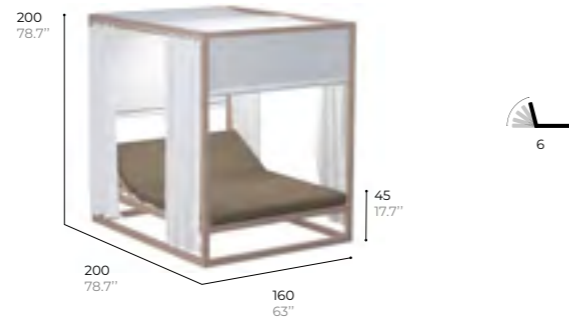

Possible combinations

MAT MOKA
AL02
TAUPE
LE13

MAT BLANC
AL04
BLANC
PF01

MAT GREY
AL08
GRIS
PF02

COFFEE TABLE
Table basse

ref. KOMF26

structure
Lacquered aluminium
Aluminium laqué

tabletop
Tempered glass
Verre trempé

SIDE TABLE
Bout de canapé

ref. KOMF27

structure
Lacquered aluminium
Aluminium laqué

tabletop
Tempered glass
Verre trempé

STORAGE CHEST
Coffre de rangement

ref. KOMFTRUNK

canva
Woven polyester
Polyester tissé

Possible combinations for KOMF26

MAT MOKA
AL02
CHANVRE
SU04

MAT BLANC
AL04
BLANC
SU01

MAT GREY
AL08
BLANC
SU01

structure
Lacquered aluminium
Aluminium laqué

tabletop
Tempered glass
Verre trempé

MAT MOKA
AL02

MAT BLANC
AL04

BLANC
SU01

CHANVRE
SU04

MAT GREY
AL08

GRIS
SU08