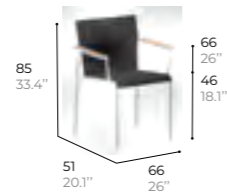

NATTE GREY
ME21

PREMIUM FABRICS
SIFAS

PREMIUM FABRICS
SUNBRELLA

DINING ARMCHAIR
Fauteuil repas

ref. OUTL4S

structure
Lacquered aluminium
Aluminium laqué

DINING CHAIR
Chaise repas

ref. OUTL5S