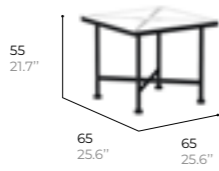

SIDE TABLE
Bout de canapé

ref. KROS27W

structure
Forged aluminium
Aluminium forgé

tabletop
Hammered glass
Verre martelé