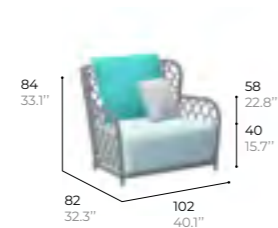

LARGE LOUNGE CHAIR
Fauteuil salon large

ref. YAKI31

structure
Lacquered aluminium
Aluminium laqué

canva
Braided tube polyester
Tube tressé polyester