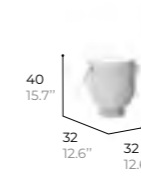

SIDE TABLE
Bout de canapé

ref. SPERD32

structure tabletop
Teak Glass fiber
Teck Fibre de verre