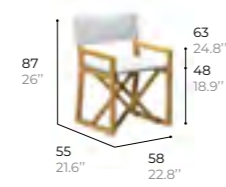

ref. NABA30

structure
Teak
Teck

DIRECTOR'S CHAIR
Fauteuil pliable

ref. NABA6

structure canva
Teak **PVC / PES**
Teck PVC / PES

DECK CHAIR
Chaise pliante

ref. NABA29

structure canva
Teak **PVC / PES**
Teck PVC / PES