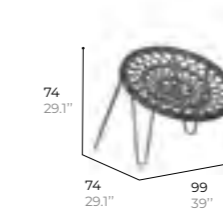

SAVANE WHITE
ME54

SAVANE NIMBUS
ME55

PREMIUM FABRICS
SIFAS

PREMIUM FABRICS
SUNBRELLA

BRAIDED ROPE LOUNGE CHAIR
Fauteuil salon tressé corde

ref. RIRA33

structure
Aluminium Braided tube polyester
Aluminium Tube tressé polyester