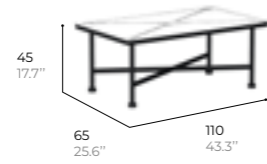

TABLE
Cuéridon

ref. KROS18

structure
Forged aluminium
Aluminium forgé

tabletop
Hammered glass
Verre martelé

COFFEE TABLE
Table basse

ref. KROS26W

structure
Forged aluminium
Aluminium forgé

tabletop
Hammered glass
Verre martelé