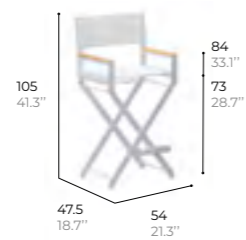

BAR STOOL
Chaise haute

ref. OSKA90

structure
Lacquered aluminium
Aluminium laqué

tabletop
Tempered glass
Verre trempé

structure
Lacquered aluminium
Aluminium laqué

canva
Woven polyester
Polyester tissé