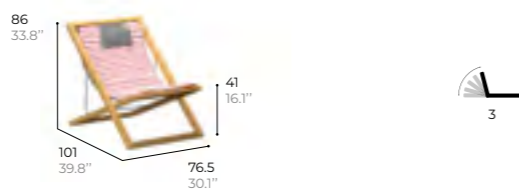

ref. NABA30

structure
Teak
Teck

DIRECTOR'S CHAIR
Fauteuil pliable

ref. NABA6

structure canva
Teak **PVC / PES**
Teck PVC / PES

DECK CHAIR
Chaise pliante

ref. NABA29

structure canva
Teak **PVC / PES**
Teck PVC / PES