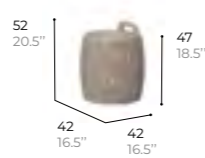

ref. SPER4

structure braid
Aluminium Polyester rope
Aluminium Corde polyester

OTTOMAN
Pouf

ref. SPER24

structure braid
Aluminium Braided tube polyester
Aluminium Tube tressé polyester

braid
Polyester rope
Corde polyester