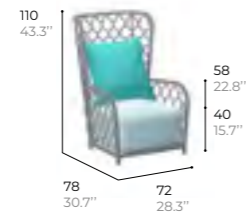

OTTOMAN
Pouf

ref. YAKI24

structure
Lacquered aluminium
Aluminium laqué

canva
Braided tube polyester
Tube tressé polyester

DAYBED
Daybed

ref. YAKI30

structure
Lacquered aluminium
Aluminium laqué

canva
Braided tube polyester
Tube tressé polyester