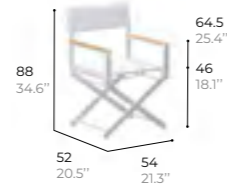

FOLDING OTTOMAN
Tabouret pliant

ref. OSKA24N

structure
Lacquered aluminium
Aluminium laqué

canva
Woven polyester
Polyester tissé