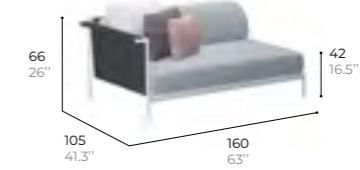

structure
Lacquered aluminium
Aluminium laqué

canva
PVC / PES
PVC / PES

LEFT ARM MODULAR 2-SEATER SOFA

Canapé 2 places accoudoir gauche

ref. OUTL103

structure
Lacquered aluminium
Aluminium laqué

canva
PVC / PES
PVC / PES