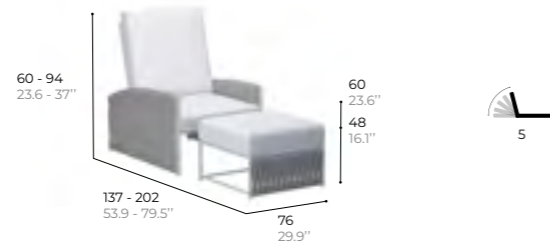

braid
Braided polyester
Polyester tissé

LOUNGE CHAIR NO ARM
Fauteuil sans accoudoir

ref. BASK100

structure
Lacquered aluminium
Aluminium laqué

braid
Braided polyester
Polyester tissé

CORNER MODULE
Module d'angle