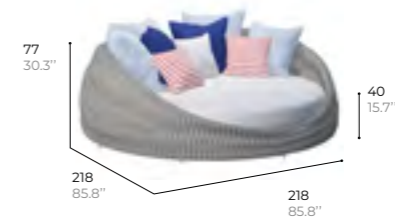

ref. KALI28

structure
Lacquered aluminium
Aluminium laqué

top
Syntek®
Syntek®

LOVESEAT
Loveseat

ref. KALI30

structure
Lacquered aluminium
Aluminium laqué

braid
Braided polyester
Polyester tressé

ROUND LOUNGE ARMCHAIR
Fauteuil rond