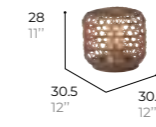

OTTOMAN
Pouf

ref. FISHMAN1