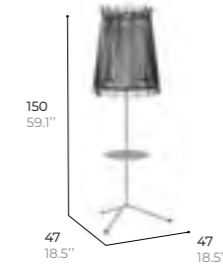

SOLAR FLOOR LAMP

Luminaire solaire

ref. FRINL6

structure
Lacquered aluminium
Aluminium laqué

rope
PVC