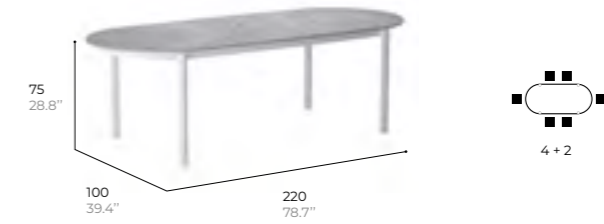

DINING ARMCHAIR
Fauteuil repas

ref. OUTL4S

structure
Lacquered aluminium
Aluminium laqué

DINING CHAIR
Chaise repas

ref. OUTL5S

structure
Lacquered aluminium
Aluminium laqué

structure
Lacquered aluminium
Aluminium laqué

MAT BLANC
AL04

canva
PVC / PES
PVC / PES

DARK GREY
BV01

OBLONG DINING TABLE
Table repas oblongue

ref. OUTL2

structure
Lacquered aluminium
Aluminium laqué

tabletop
Ceramic
Céramique
Tempered glass
Verre trempé