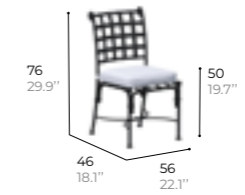

ref. KROS4

structure
Forged aluminium
Aluminium forge

DINING SIDECHAIR
Chaise repas

ref. KROS5

structure
Forged aluminium
Aluminium forge

BAR STOOL
Tabouret de bar

ref. KROS9

structure
Forged aluminium
Aluminium forge