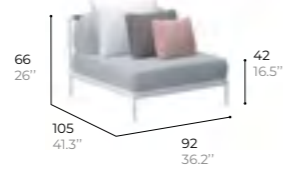

MODULAR SEAT WITHOUT ARM

Fauteuil salon sans accoudoir

ref. OUTL100

structure
Lacquered aluminium
Aluminium laqué

canva
PVC / PES
PVC / PES