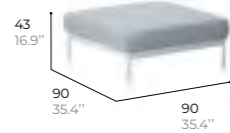

OTTOMAN

Pouf

ref. OUTL24

structure
Lacquered aluminium
Aluminium laqué

canva
PVC / PES
PVC / PES