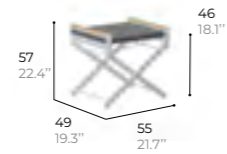

SUNLOUNGER
Chaise longue

ref. OSKA25N

structure
Lacquered aluminium
Aluminium laqué

canva
Woven polyester
Polyester tissé

FOLDING DIRECTOR'S CHAIR
Fauteuil pliant

ref. OSKA6

structure
Lacquered aluminium
Aluminium laqué

canva
Woven polyester
Polyester tissé

FOLDING OTTOMAN
Tabouret pliant

ref. OSKA24N

structure
Lacquered aluminium
Aluminium laqué

canva
Woven polyester
Polyester tissé

BAR STOOL
Chaise haute

ref. OSKA90

structure
Lacquered aluminium
Aluminium laqué

tabletop
Tempered glass
Verre trempé

structure
Lacquered aluminium
Aluminium laqué

canva
Woven polyester
Polyester tissé

MAT MOKA
AL02

MAT BLANC
AL04

TAUPE
LE13

BLANC
PF01

MAT GREY
AL08

GRIS
PF02

cushion
Fabrics
Tissus

NATTE WHITE
ME20

NATTE GREY
ME21

PREMIUM FABRICS
SIFAS

PREMIUM FABRICS
SUNBRELLA

Possible combinations for OSKA6

MAT MOKA
AL02

TAUPE
LE13

MAT BLANC
AL04

BLANC
PF01

MAT GREY
AL08

GRIS
PF02

Possible combination for OSKA24 - OSKA25 - OSKA90

MAT BLANC
AL04

BLANC
PF01