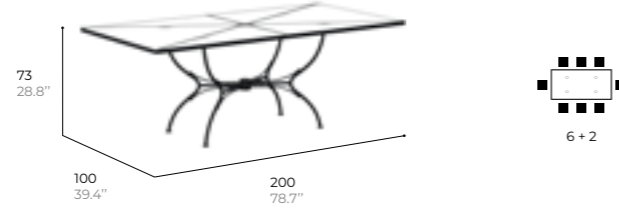

RECTANGULAR DINING TABLE
Table repas rectangulaire

ref. KROS1

structure
Forged aluminium
Aluminium forgé

tabletop
Hammered glass
Verre martelé

SQUARE DINING TABLE
Table repas carrée

ref. KROS8

structure
Forged aluminium
Aluminium forgé

tabletop
Hammered glass
Verre martelé