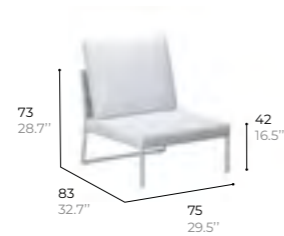

braid
Braided polyester
Polyester tissé

LOUNGE CHAIR NO ARM
Fauteuil sans accoudoir

ref. BASK100

structure
Lacquered aluminium
Aluminium laqué

braid
Braided polyester
Polyester tissé

CORNER MODULE
Module d'angle