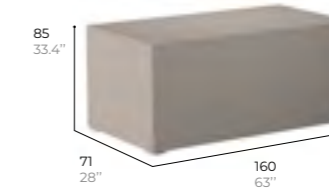

STORAGE CHEST
Coffre de rangement

ref. KOMFTRUNK

canva
Woven polyester
Polyester tissé