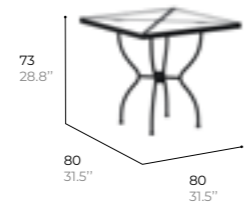

TABLE
Cuéridon

ref. KROS18

structure
Forged aluminium
Aluminium forgé

tabletop
Hammered glass
Verre martelé