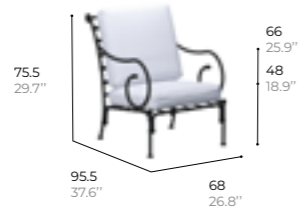

LOUNGE CHAIR
Fauteuil salon

ref. KROS23

structure
Forged aluminium
Aluminium forge