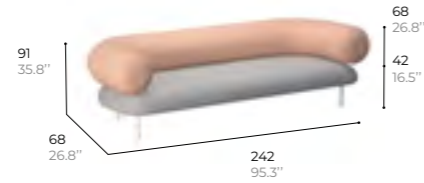

3-SEATER SOFA
Canapé 3 places

ref. **BIGROLL21**

structure
Lacquered aluminium
Aluminium laqué

fabric
3D polyester
Polyester 3D