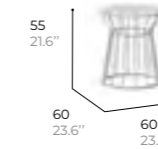

SIDE TABLE
Bout de canapé

ref. BASK27

structure
Lacquered aluminium
Aluminium laqué