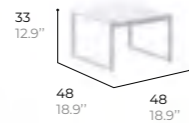

structure
Lacquered aluminium
Aluminium laqué

canva
Woven polyester
Polyester tissé

SIDE TABLE
Bout de canapé

ref. KWAD27N

structure
Lacquered aluminium
Aluminium laqué

tabletop
Tempered glass
Verre trempé