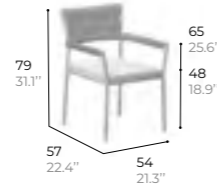

STACKABLE DINING ARMCHAIR
Fauteuil repas empilable

ref. BASK6S

structure
Lacquered aluminium
Aluminium laqué

braid
Braided polyester
Polyester tissé