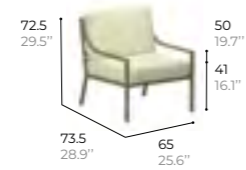

2-SEATER SOFA
Canapé 2 places

ref. OXFO22

structure
Lacquered aluminium
Aluminium laqué

LOUNGE CHAIR
Fauteuil salon

ref. OXFO23

structure
Lacquered aluminium
Aluminium laqué

DINING ARMCHAIR
Fauteuil repas

ref. OXFO4