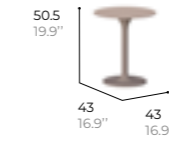

tabletop
Lacquered aluminium
Aluminium laqué

structure
Lacquered aluminium
Aluminium laqué

MAT MOKA
AL02

MAT BLANC
AL04

MAT GREY
AL08

SIDE TABLE
Bout de canapé

ref. KOR027

structure
Lacquered aluminium
Aluminium laqué