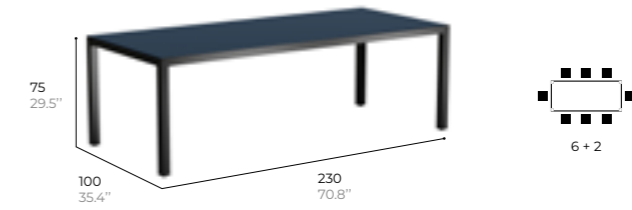

RECTANGULAR DINING TABLE
Table repas rectangulaire

ref. OXFOIN

structure
Lacquered aluminium
Aluminium laqué