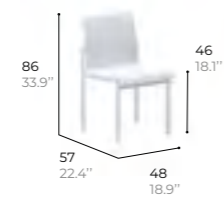

SIDE TABLE
Bout de canapé

ref. KWAD27N

structure
Lacquered aluminium
Aluminium laqué

tabletop
Tempered glass
Verre trempé