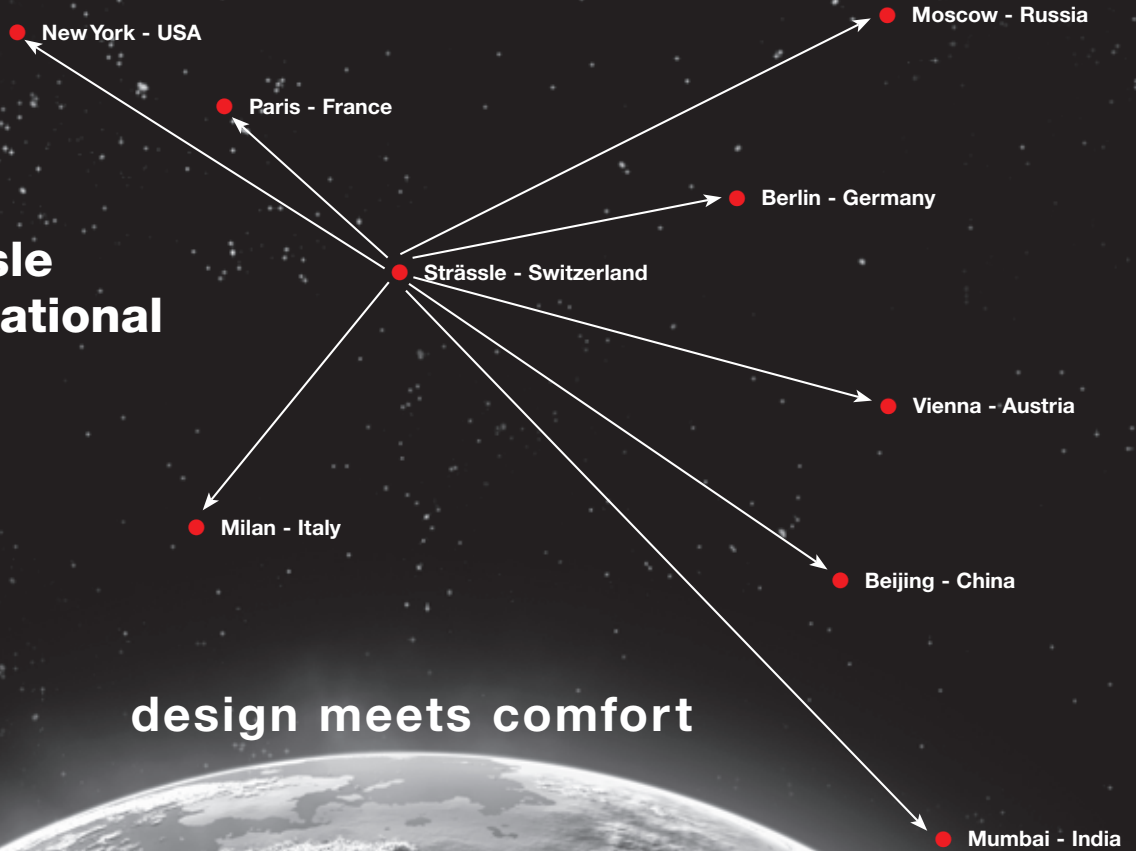

design meets comfort

Strässle
s w i t z e r l a n d
since 1886

relaxessel
collection

Swiss made

**Strässle
international**

design meets comfort

strässle, qualität + garantie

Relaxsessel