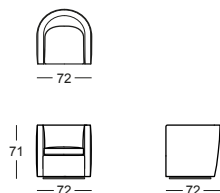

Der Fauteuil ist für GIL gemacht, lässt sich aber auch mit den Modellen LUIS und PIU gut kombinieren. Er ist wahlweise mit oder ohne Drehfunktion erhältlich.

Le fauteuil est conçu pour GIL mais se combine aussi avec les modèles LUIS et PIU. Il est disponible au choix avec ou sans fonction pivotante.

Even though this armchair was designed for the GIL collection, it fits in beautifully with both the LUIS and PIU models. It is available with or without the rotation feature.

HIGHLIGHTS

– Mit oder ohne Drehfunktion erhältlich
– Optional Drehrückholmechanik

– Disponible avec ou sans fonction pivotante
– Mécanisme de rappel en option

– Available with or without the rotation feature
– Optional rotation return mechanism

Design:
WEIBELWEIBEL

Fauteuil / Fauteuil / Armchair

Fauteuil mit Drehfunktion, Q2 Ocean ocker

Mehr Inspiration zu GIL FAUTEUIL finden Sie hier: [weibelweibel.ch](https://www.weibelweibel.ch)
Pour d'autres inspirations mettant en vedette GIL FAUTEUIL, visitez [weibelweibel.ch](https://www.weibelweibel.ch)
For more inspiring ideas with GIL ARMCHAIR visit: [weibelweibel.ch](https://www.weibelweibel.ch)

WEIBELWEIBEL
c/o Intertime AG
Brühlstrasse 21
5304 Eendingen
Schweiz

T +41 (0)56 265 88 88
info@weibelweibel.ch
[weibelweibel.ch](https://www.weibelweibel.ch)

WEIBELWEIBEL