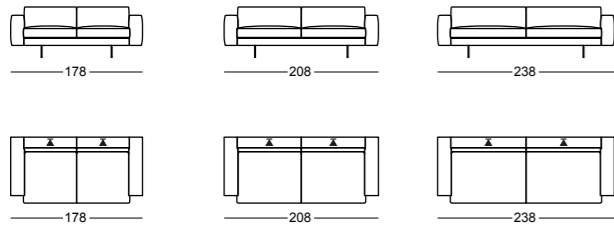

Sofas / Canapés / Sofas