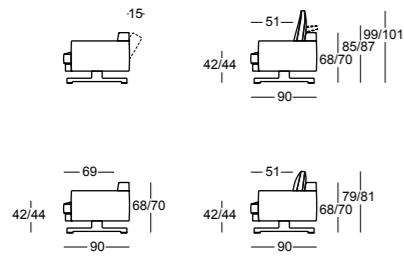

- Available as a single sofa or reclining combination
- The armrest can be changed from left to right or added later
- Back adjustment
- Back cushions in two height options
- Attachable headrest with adjustable tilt
- Frame for the headrest available in brown or black saddle leather
- Flat steel base in polished chrome, brushed chrome or anthracite
- Seat height 42 or 44 cm

Design:
RETO FRIGG

Kopfstützenbügel in Sattelleder braun
Barre d'appui-tête en cuir de selle marron
Headrest bar in brown saddle leather

LUIS

1576 LUIS Sitztiefe 51 cm

1576 LUIS Profondeur d'assise 51 cm
1576 LUIS Seat depth 51 cm

1577 LUIS Sitztiefe 55 cm (+ 4 cm)

1577 LUIS Profondeur d'assise 55 cm (+ 4 cm)
1577 LUIS Seat depth 55 cm (+ 4 cm)

Legende
► Rücken optional verstellbar
Dossier réglable en option
Optional adjustable back