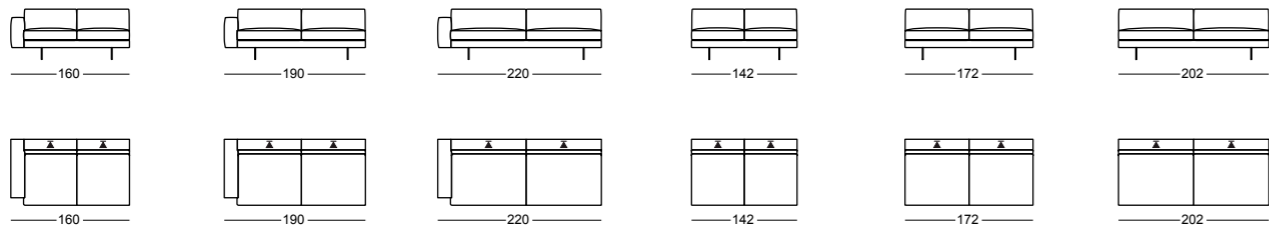

Anbauelemente / Eléments supplémentaires / Add-on elements