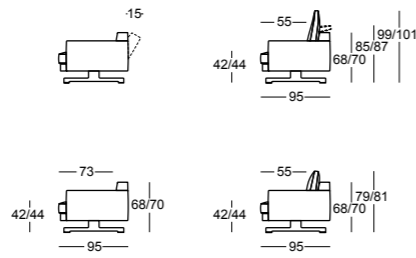

- Available as a single sofa or reclining combination
- The armrest can be changed from left to right or added later
- Back adjustment
- Back cushions in two height options
- Attachable headrest with adjustable tilt
- Frame for the headrest available in brown or black saddle leather
- Flat steel base in polished chrome, brushed chrome or anthracite
- Seat height 42 or 44 cm

Design:
RETO FRIGG

Kopfstützenbügel in Sattelleder braun
Barre d'appui-tête en cuir de selle marron
Headrest bar in brown saddle leather

LUIS

1576 LUIS Sitztiefe 51 cm

1576 LUIS Profondeur d'assise 51 cm
1576 LUIS Seat depth 51 cm

1577 LUIS Sitztiefe 55 cm (+ 4 cm)

1577 LUIS Profondeur d'assise 55 cm (+ 4 cm)
1577 LUIS Seat depth 55 cm (+ 4 cm)

Legende
► Rücken optional verstellbar
Dossier réglable en option
Optional adjustable back