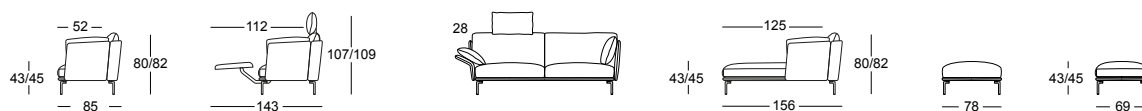

Sofas / Canapés / Sofas

Anbauelemente / Eléments supplémentaires / Add-on elements

Liege / Canapé / Couch

Hocker / Pouf / Stool

Zubehör / Accessoires / Accessories

Mehr Inspiration zu MARA finden Sie hier: weibelweibel.ch
Pour d'autres inspirations mettant en vedette MARA, visitez weibelweibel.ch
For more inspiring ideas with MARA visit: weibelweibel.ch

WEIBELWEIBEL
c/o Intertime AG
Brühlstrasse 21
5304 Eendingen
Schweiz

T +41 (0)56 265 88 88
info@weibelweibel.ch
weibelweibel.ch

WEIBELWEIBEL