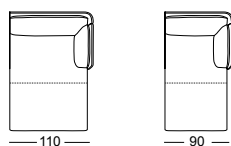

Liege / Canapé / Couch