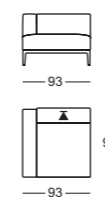

- Available as a single sofa or a corner combination
- Soft, cushiony look
- Base section can be upholstered in the desired material
- Armrests adjustments
- Back adjustment
- Attachable headrest with adjustable neck support
- Back cushions, loose cushions and throw pillows with goose down
- The back cushions are also available with Visco foam
- Seat-cushion depth can be varied through use of different cushions
- Throw pillows with choice of corded edge
- Metal base in polished chrome, brushed chrome or smoked chrome
- The feet are also available in other colours as special model
- Seat depth without back cushions 72 cm with back cushions 55 cm with scatter cushions 57 cm
- Seat height 41 or 43 cm

Design:  
WERNER BAUMHAKL

Anbauelemente / Eléments supplémentaires / Add-on elements

Anbausofas / Canapés modulaires / Modular sofas

Eckelement / Élément d'angle / Corner element

Liege / Canapé / Couch

Kombinationsmöglichkeiten / Possibilités de combinaison / Combinations