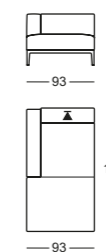

- Available as a single sofa or a corner combination
- Soft, cushiony look
- Base section can be upholstered in the desired material
- Armrests adjustments
- Back adjustment
- Attachable headrest with adjustable neck support
- Back cushions, loose cushions and throw pillows with goose down
- The back cushions are also available with Visco foam
- Seat-cushion depth can be varied through use of different cushions
- Throw pillows with choice of corded edge
- Metal base in polished chrome, brushed chrome or smoked chrome
- The feet are also available in other colours as special model
- Seat depth without back cushions 72 cm with back cushions 55 cm with scatter cushions 57 cm
- Seat height 41 or 43 cm

Design:  
WERNER BAUMHAKL

Anbauelemente / Eléments supplémentaires / Add-on elements

Anbausofas / Canapés modulaires / Modular sofas

Eckelement / Élément d'angle / Corner element

Liege / Canapé / Couch

Kombinationsmöglichkeiten / Possibilités de combinaison / Combinations