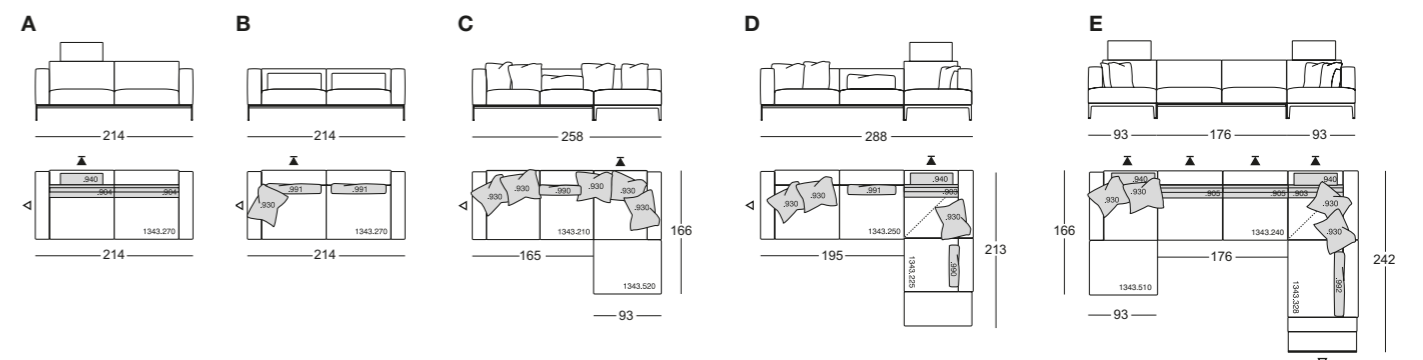

- Available as a single sofa or a corner combination
- Soft, cushiony look
- Base section can be upholstered in the desired material
- Armrests adjustments
- Back adjustment
- Attachable headrest with adjustable neck support
- Back cushions, loose cushions and throw pillows with goose down
- The back cushions are also available with Visco foam
- Seat-cushion depth can be varied through use of different cushions
- Throw pillows with choice of corded edge
- Metal base in polished chrome, brushed chrome or smoked chrome
- The feet are also available in other colours as special model
- Seat depth without back cushions 72 cm with back cushions 55 cm with scatter cushions 57 cm
- Seat height 41 or 43 cm

Design:  
WERNER BAUMHAKL

Anbauelemente / Eléments supplémentaires / Add-on elements

Anbausofas / Canapés modulaires / Modular sofas

Eckelement / Élément d'angle / Corner element

Liege / Canapé / Couch

Kombinationsmöglichkeiten / Possibilités de combinaison / Combinations